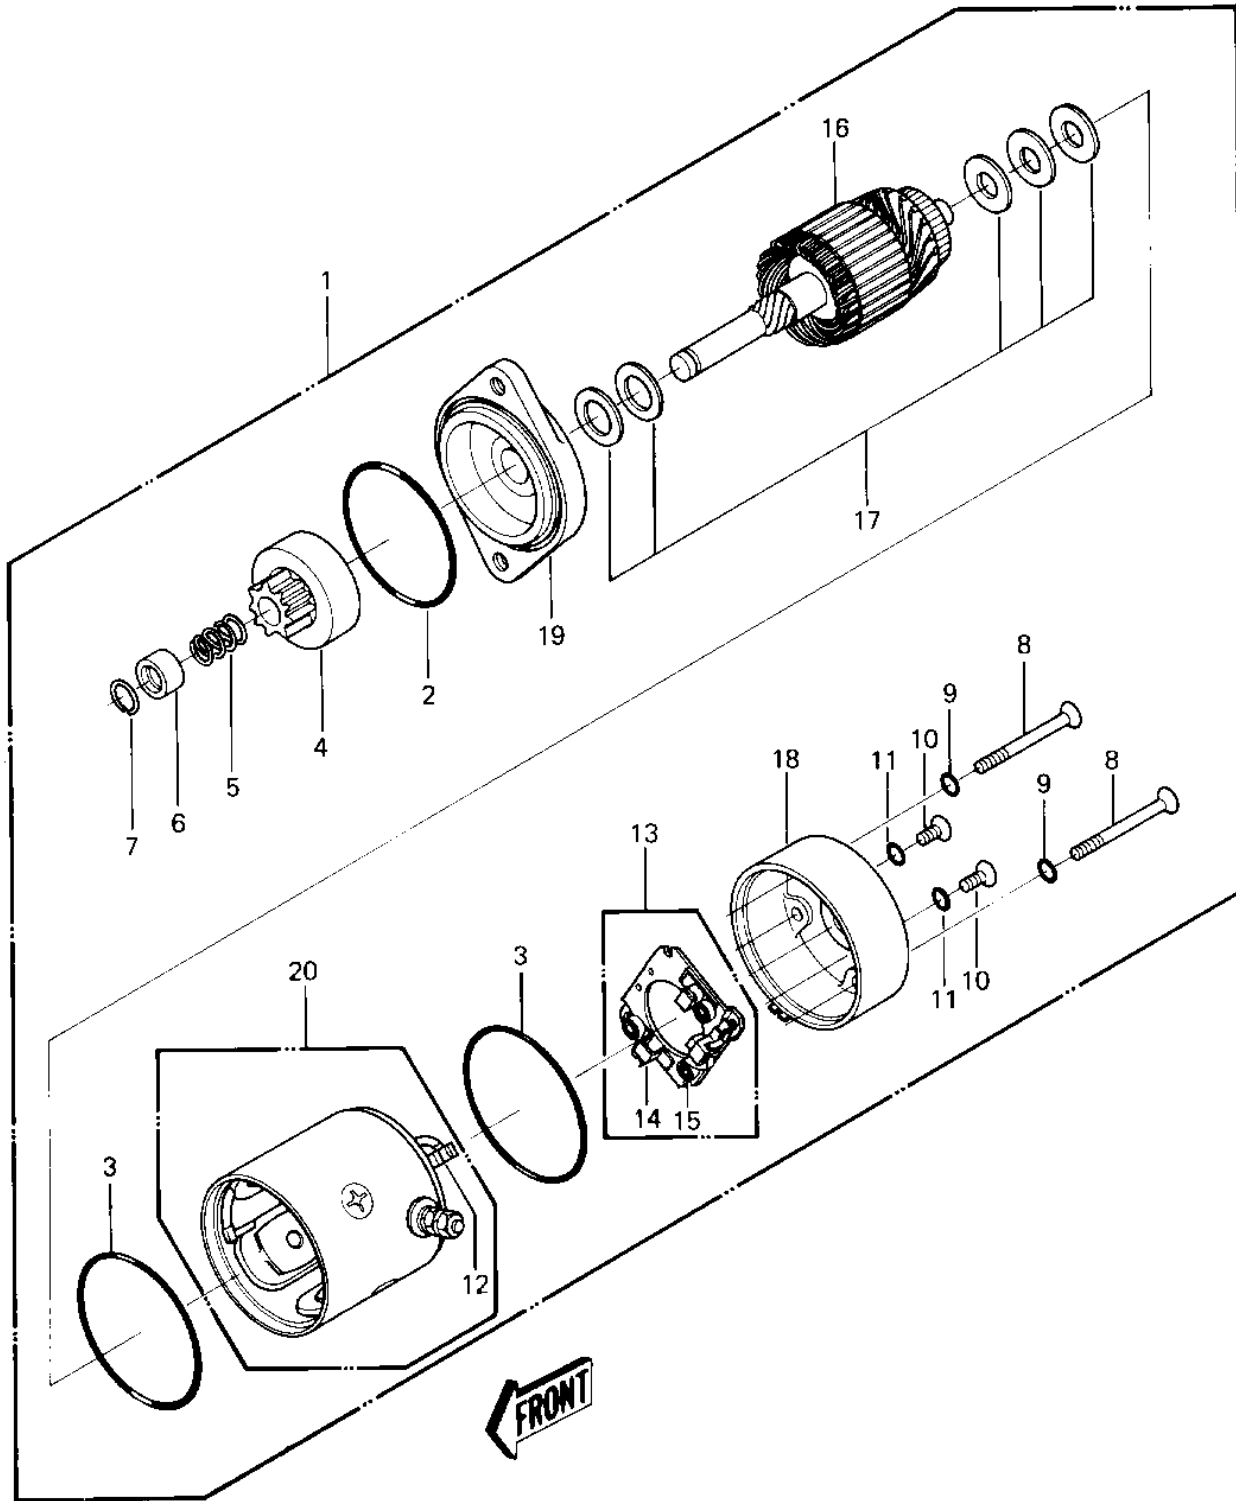

1983 JS440 PARTS DIAGRAM

STARTER MOTOR ('82-'83 JS440-A6/A7)

10

1983 JS440 PARTS LIST

STARTER MOTOR ('82-'83 JS440-A6/A7)

ITEM NAME	PART NUMBER	QUANTITY
STARTER-ELECTRIC (Ref # 1)	21163-3002-YR	1
STARTER, ELECTRIC (Ref #)	21163-3003-YR	1
"O" RING,65MM (Ref # 2)	671B2565	1
"O" RING(4) (Ref # 3)	92055-517	1
PINION ASSY-STARTER (Ref # 4)	59051-3005	2
SPRING,RETURN (Ref # 5)	92081-541	1
STOPPER,PINION (Ref # 6)	92027-513	1
RING,SNAP (Ref # 7)	92036-517	1
SCREW 6X107 (Ref # 8)	92011-549	2
"O" RING,6M/M (Ref # 9)	670B1506	2
SCREW 4X8 (Ref # 10)	92011-550	2
"O" RING,5MM (Ref # 11)	670B1505	2
BRUSH(+) (Ref # 12)	21039-3003	2
BRUSH(+) (Ref # 12)	21039-3003	2
HOLDER ASSY,BRUSH (Ref # 13)	14079-3002	1
HOLDER ASSY,BRUSH (Ref # 13)	14079-3002	1
BRUSH(-) (Ref # 14)	21039-3004	1
BRUSH(-) (Ref # 14)	21039-3004	1
SPRING,BRUSH (Ref # 15)	92081-540	3
ARMATURE ASSY (Ref # 16)	21080-3001	1
WASHER SET (Ref # 17)	92022-3044	1
COVER ASSY-REAR (Ref # 18)	14025-3027	1
COVER ASSY-FRONT (Ref # 19)	14025-3028	1
YOKE ASSY (Ref # 20)	49117-3002	1