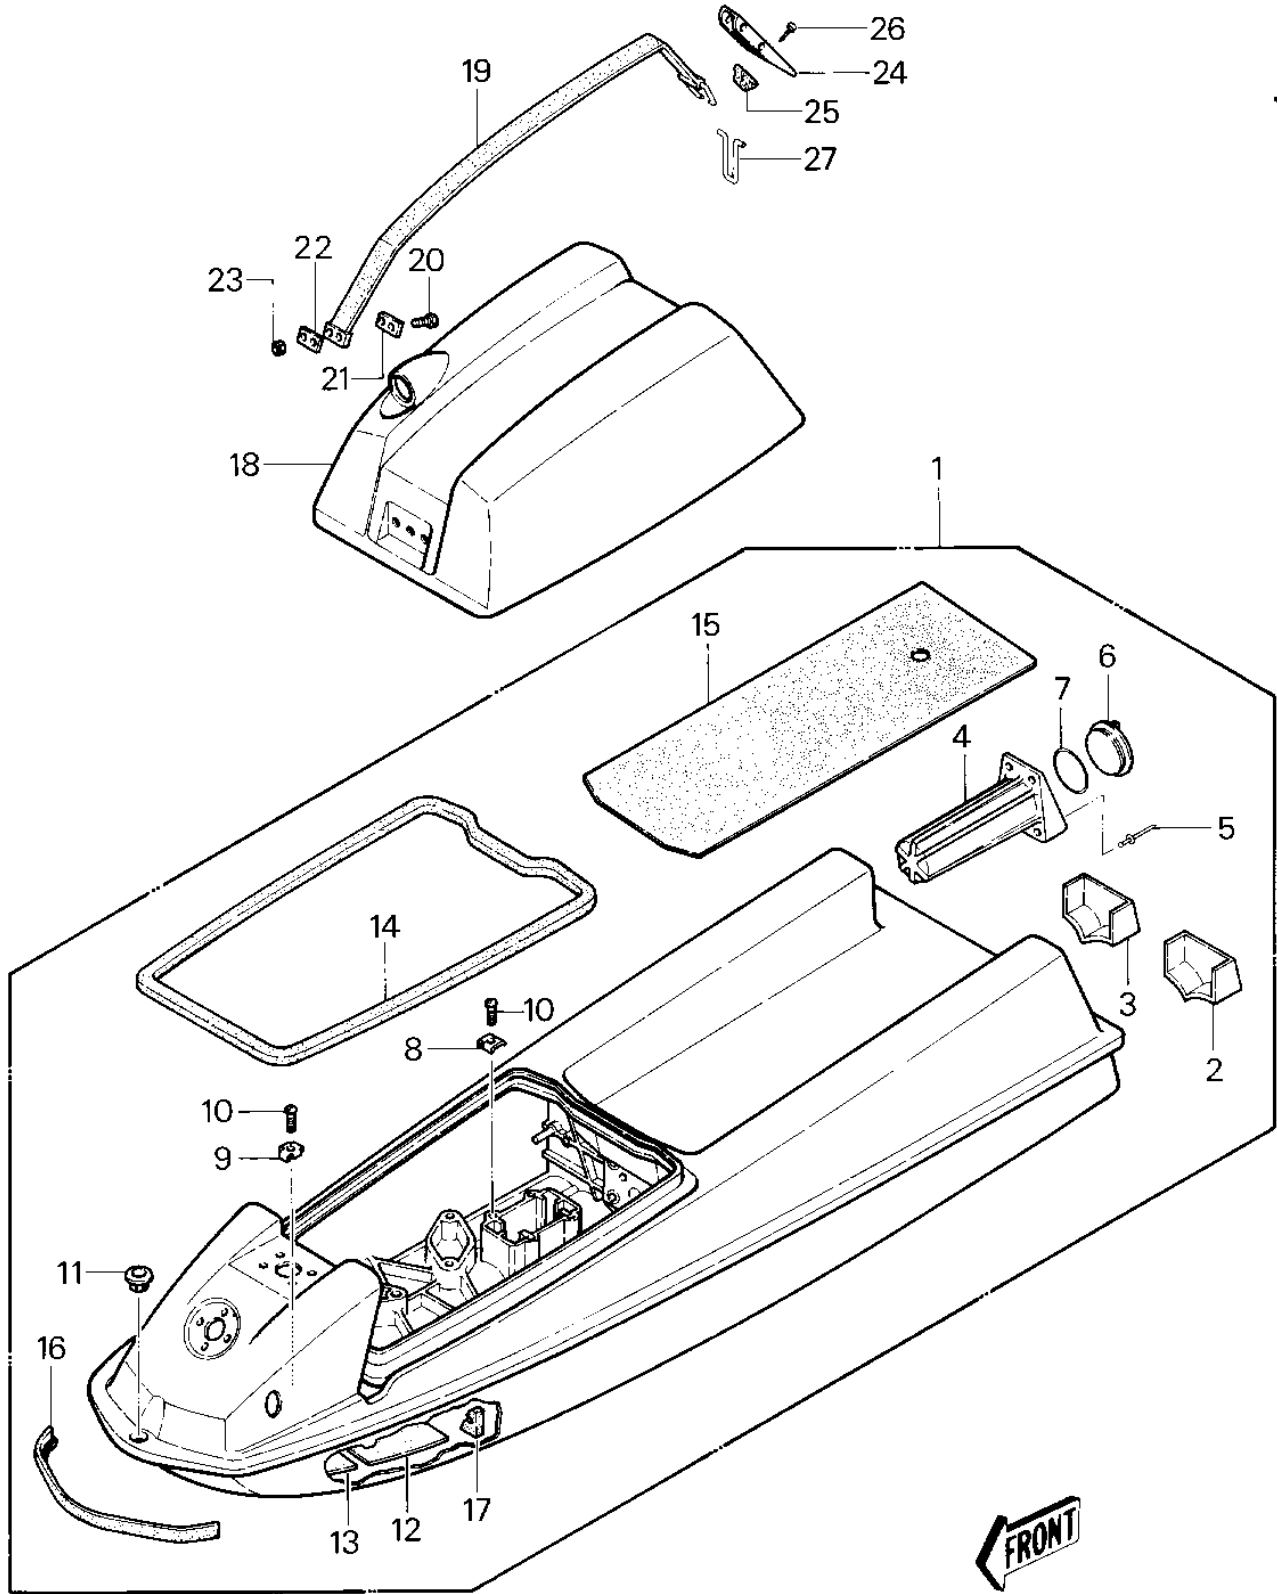

1982 JS440 PARTS DIAGRAM

HULL/ENGINE HOOD ('82-'83 JS440-A6/A7)

1982 JS440 PARTS LIST

HULL/ENGINE HOOD ('82-'83 JS440-A6/A7)

ITEM NAME	PART NUMBER	QUANTITY
HULL-ASSY,JET-WHITE (Ref # 1)	59431-3704-8C	1
HULL EXTENSION-LH (Ref # 2)	59251-3006-8C	1
HULL EXTENSION-RH (Ref # 3)	59251-3005-8C	1
CASE-ASSY-FIRE (Ref # 4)	32099-5501	1
RIVET (Ref # 5)	59281-506	4
CAP,FIRE EXT.BLACK (Ref # 6)	11012-3724	1
"O" RING (Ref # 7)	671B2585	1
HOOK (Ref # 8)	27012-501	7
HOOK (Ref # 9)	27012-502	2
SCREW 0.22 X 0.563 (Ref # 10)	92011-561	9
BUSHING (Ref # 11)	92028-3013	(1
DAMPER,6.0TX90X300 (Ref # 12)	92075-521	2
DAMPER,3.0TX90X200 (Ref # 13)	92075-522	2
GASKET,ENGINE COVER (Ref # 14)	92065-539	1
MAT (Ref # 15)	59131-502	1
BUMPER (Ref # 16)	59201-502	1
DETENT,STEERING CABLE (Ref # 17)	59346-504	3
HOOD-COMP-ENGINE,JET (Ref # 18)	59456-3719-8C	1
BAND,HOOD (Ref # 19)	92072-3746	1
BOLT,6X30 (Ref # 20)	92001-3022	2
PLATE-ENG. CVR. STRAP (Ref # 21)	59086-501	1
PLATE-ENG. CVR. STRAP (Ref # 22)	59086-501	1
NUT,6M/M (Ref # 23)	311R0600	2
LEVER (Ref # 24)	13168-3701	1
DETENT-HOOD LEVER (Ref # 25)	59346-503	1
SCREW 0.16X0.5 (Ref # 26)	92011-562	1
HINGE-HOOD LEVER (Ref # 27)	53009-503	1