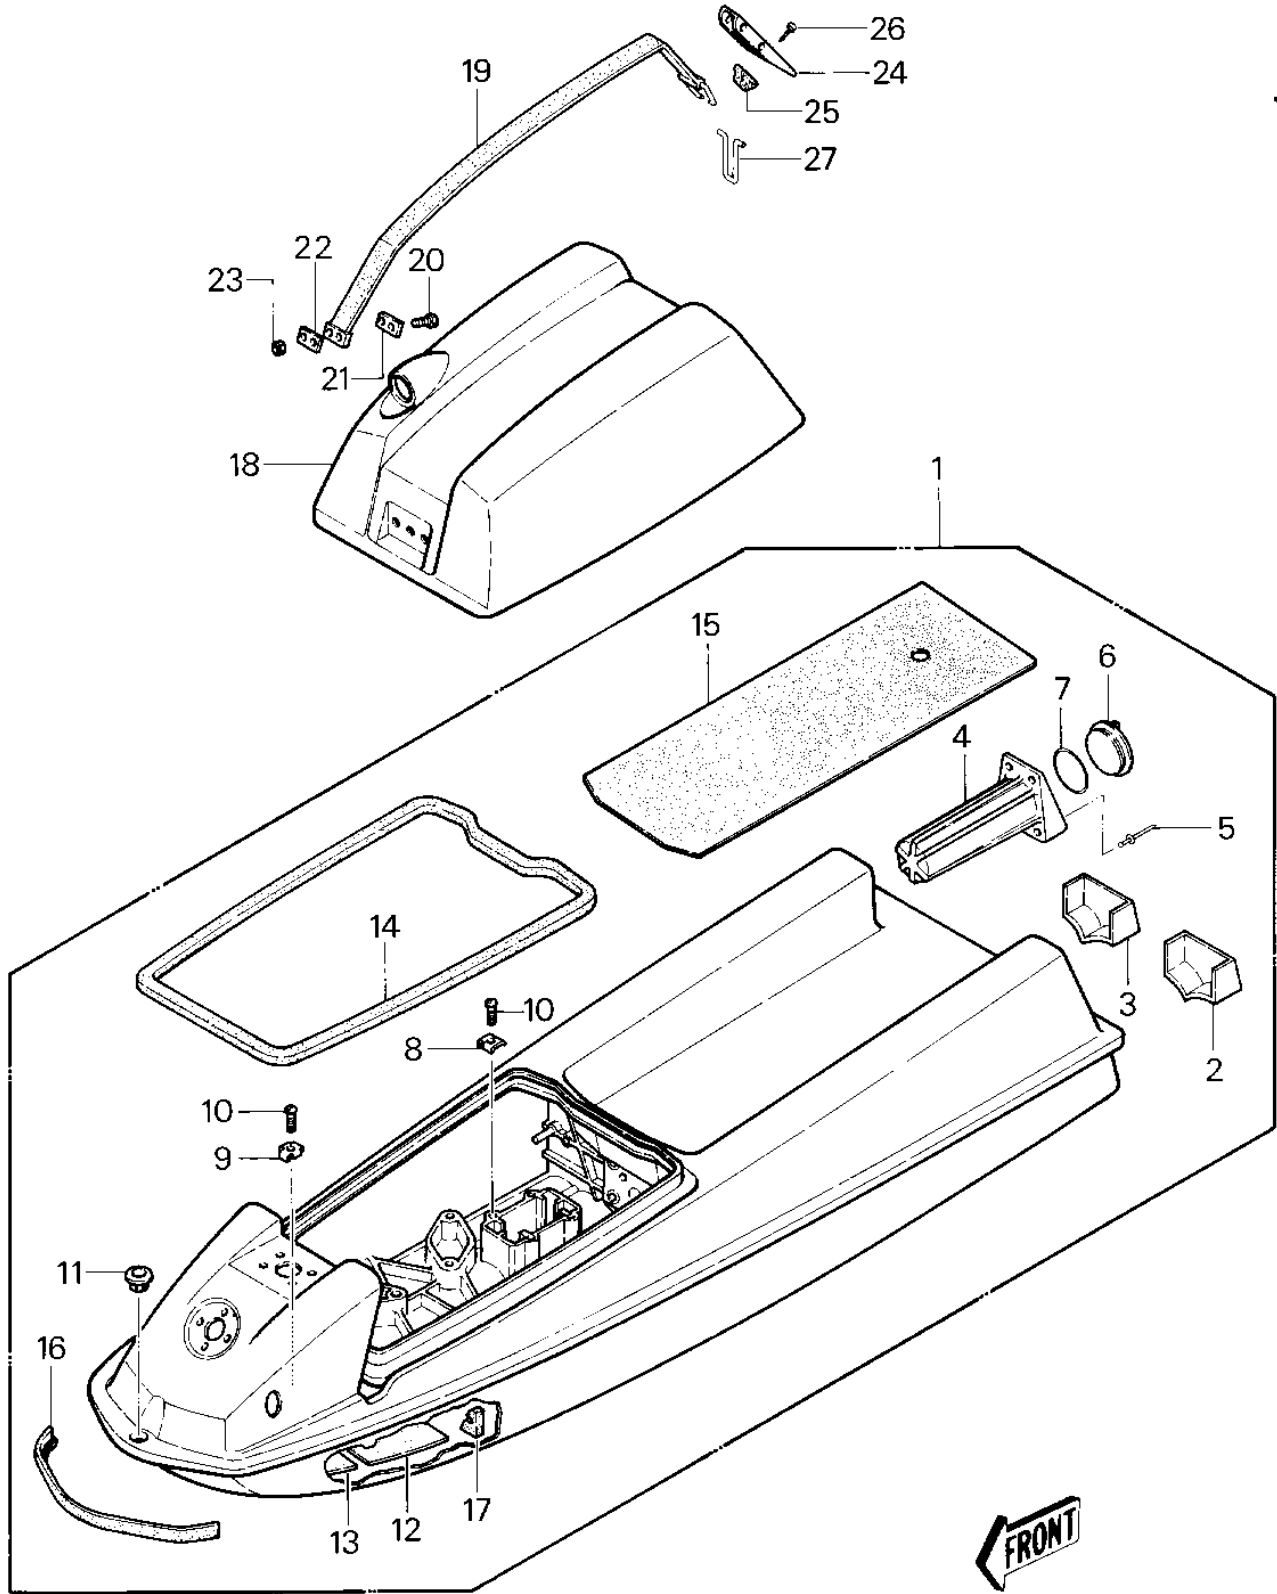

1983 JS440 PARTS DIAGRAM

HULL/ENGINE HOOD ('82-'83 JS440-A6/A7)

1983 JS440 PARTS LIST

HULL/ENGINE HOOD ('82-'83 JS440-A6/A7)

ITEM NAME	PART NUMBER	QUANTITY
HULL-ASSY,JET-WHITE (Ref # 1)	59431-3704-8C	1
HULL EXTENSION-LH (Ref # 2)	59251-3006-8C	1
HULL EXTENSION-RH (Ref # 3)	59251-3005-8C	1
CASE-ASSY-FIRE (Ref # 4)	32099-5501	1
RIVET (Ref # 5)	59281-506	4
CAP,FIRE EXT.BLACK (Ref # 6)	11012-3724	1
"O" RING (Ref # 7)	671B2585	1
HOOK (Ref # 8)	27012-501	7
HOOK (Ref # 9)	27012-502	2
SCREW 0.22 X 0.563 (Ref # 10)	92011-561	9
BUSHING (Ref # 11)	92028-3013	(1
DAMPER,6.0TX90X300 (Ref # 12)	92075-521	2
DAMPER,3.0TX90X200 (Ref # 13)	92075-522	2
GASKET,ENGINE COVER (Ref # 14)	92065-539	1
MAT (Ref # 15)	59131-502	1
BUMPER (Ref # 16)	59201-502	1
DETENT,STEERING CABLE (Ref # 17)	59346-504	3
HOOD-COMP-ENGINE,JET (Ref # 18)	59456-3719-8C	1
BAND,HOOD (Ref # 19)	92072-3746	1
BOLT,6X30 (Ref # 20)	92001-3022	2
PLATE-ENG. CVR. STRAP (Ref # 21)	59086-501	1
PLATE-ENG. CVR. STRAP (Ref # 22)	59086-501	1
NUT,6M/M (Ref # 23)	311R0600	2
LEVER (Ref # 24)	13168-3701	1
DETENT-HOOD LEVER (Ref # 25)	59346-503	1
SCREW 0.16X0.5 (Ref # 26)	92011-562	1
HINGE-HOOD LEVER (Ref # 27)	53009-503	1