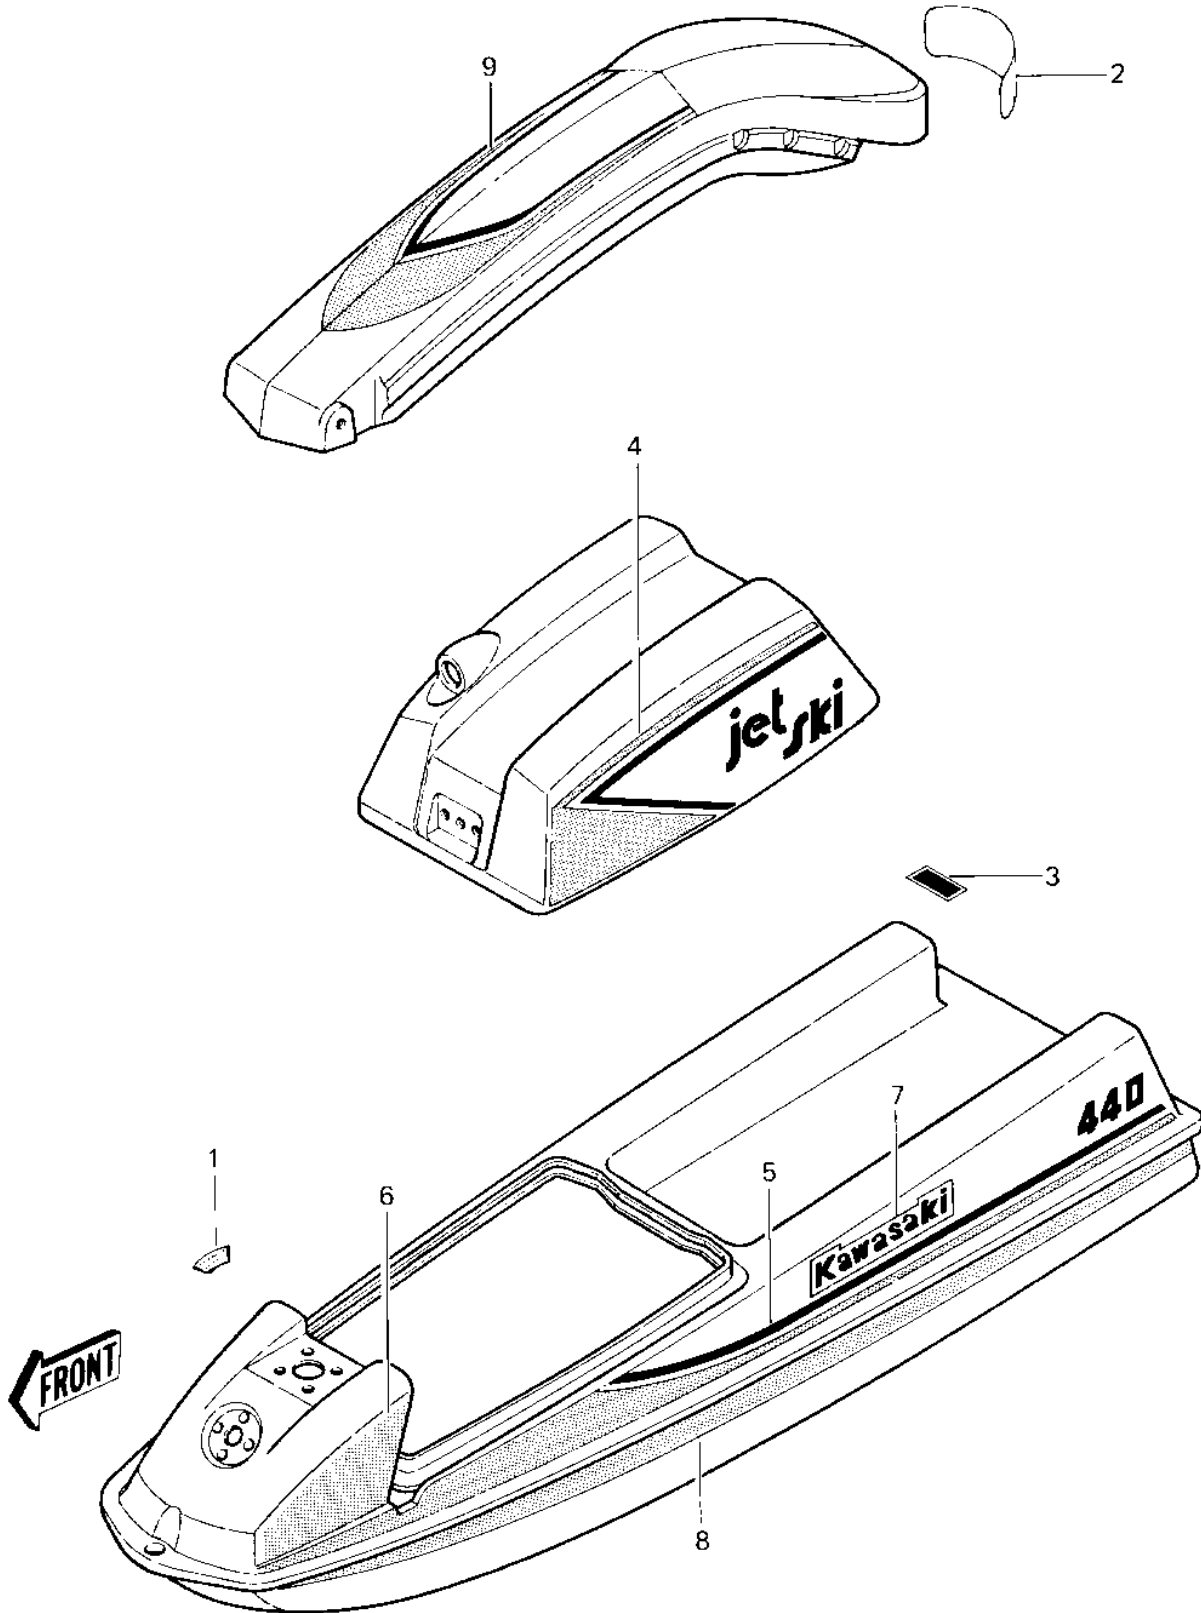

1982 JS440 PARTS DIAGRAM

LABELS (JS440-A6)

1982 JS440 PARTS LIST

LABELS (JS440-A6)

ITEM NAME	PART NUMBER	QUANTITY
LABEL,FUEL (Ref # 1)	56040-3001	1
LABEL-SFTY-HNDL POLE (Ref # 2)	56022-507	1
LABEL FIRE EXT (Ref # 3)	56022-506	1
DECAL-LH ENGINE COVER (Ref # 4)	56030-3034	1
DECAL-RH ENGINE COVER (Ref # 4)	56030-3033	1
DECAL-LH REAR DECK (Ref # 5)	56030-3029	1
DECAL-RH REAR DECK (Ref # 5)	56030-3028	1
DECAL-LH FRONT DECK (Ref # 6)	56030-3032	1
DECAL-RH FRONT DECK (Ref # 6)	56030-3031	1
DECAL-"KAWASAKI" LOGO (Ref # 7)	56030-3027	2
DECAL-LH HULL (Ref # 8)	56030-3026	1
DECAL-RH HULL (Ref # 8)	56030-3025	1
DECAL-HANDLE POLE (Ref # 9)	56030-3030	1