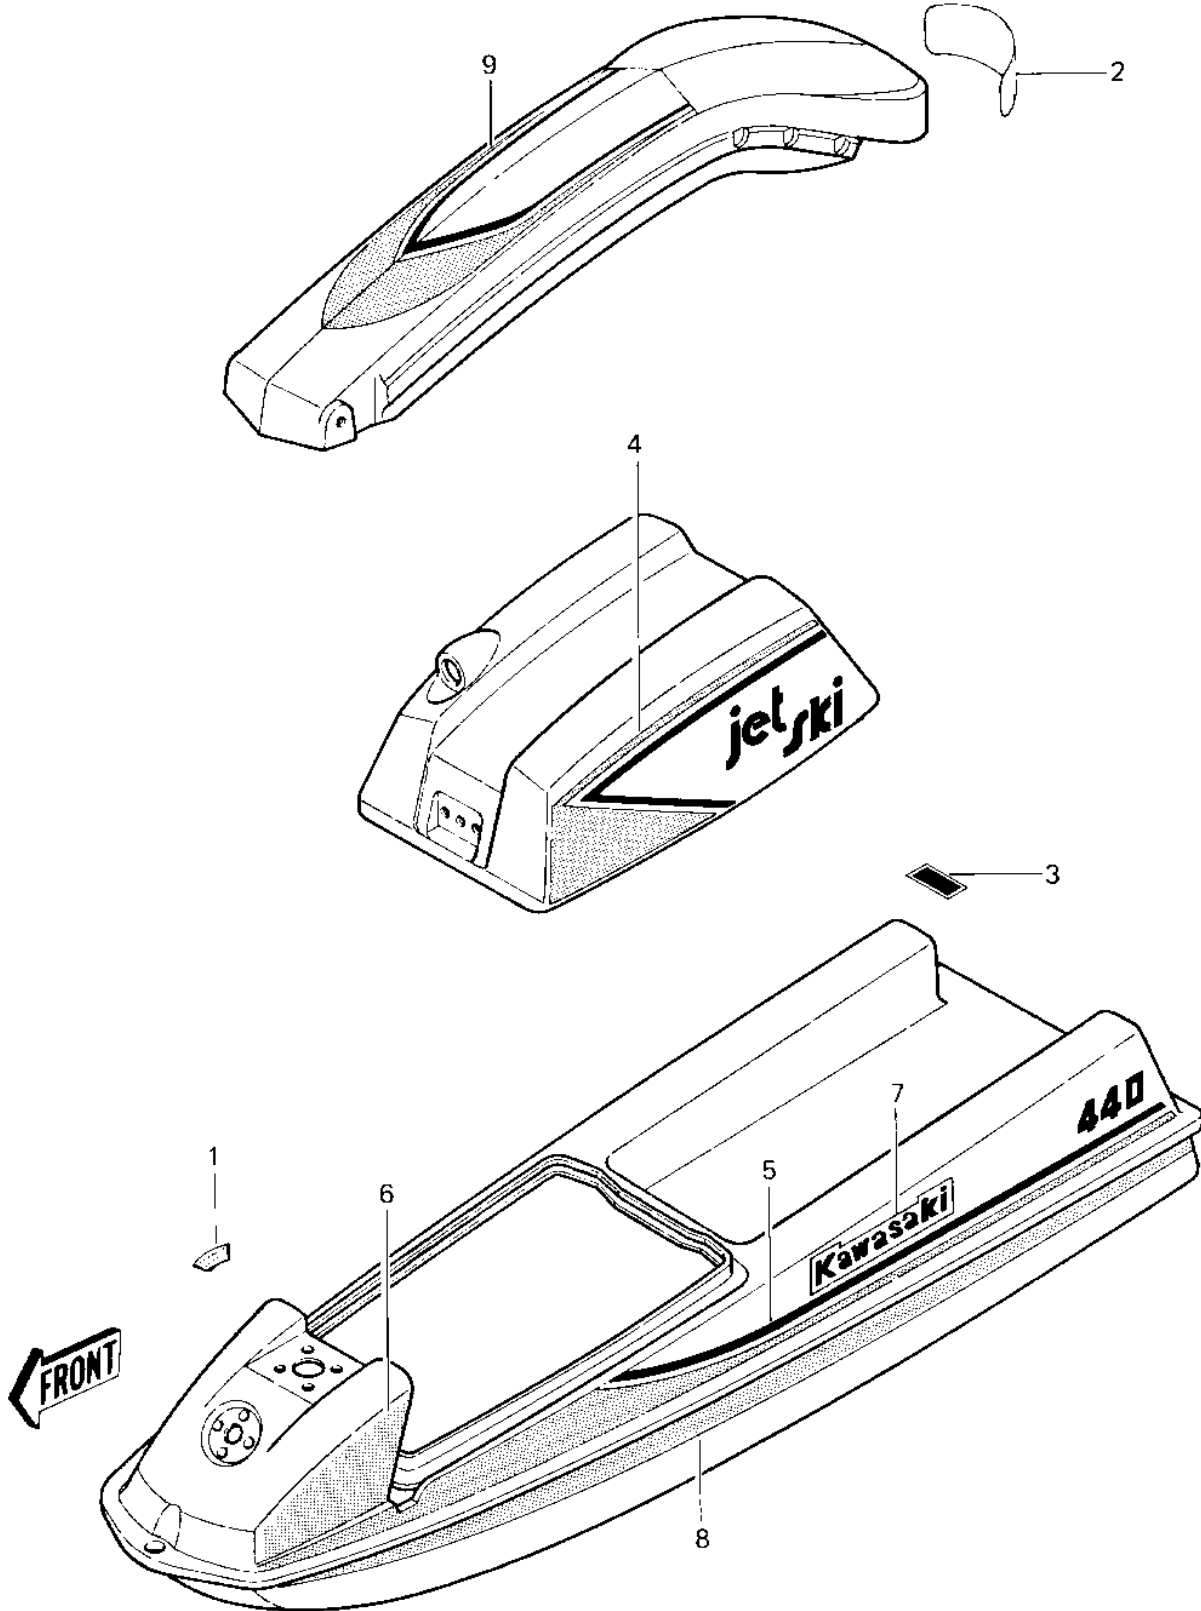

# 1982 JS440 PARTS DIAGRAM

LABELS (JS440-A6)

# 1982 JS440 PARTS LIST

LABELS (JS440-A6)

ITEM NAME	PART NUMBER	QUANTITY
LABEL,FUEL (Ref # 1)	56040-3001	1
LABEL-SFTY-HNDL POLE (Ref # 2)	56022-507	1
LABEL FIRE EXT (Ref # 3)	56022-506	1
DECAL-LH ENGINE COVER (Ref # 4)	56030-3034	1
DECAL-RH ENGINE COVER (Ref # 4)	56030-3033	1
DECAL-LH REAR DECK (Ref # 5)	56030-3029	1
DECAL-RH REAR DECK (Ref # 5)	56030-3028	1
DECAL-LH FRONT DECK (Ref # 6)	56030-3032	1
DECAL-RH FRONT DECK (Ref # 6)	56030-3031	1
DECAL-"KAWASAKI" LOGO (Ref # 7)	56030-3027	2
DECAL-LH HULL (Ref # 8)	56030-3026	1
DECAL-RH HULL (Ref # 8)	56030-3025	1
DECAL-HANDLE POLE (Ref # 9)	56030-3030	1