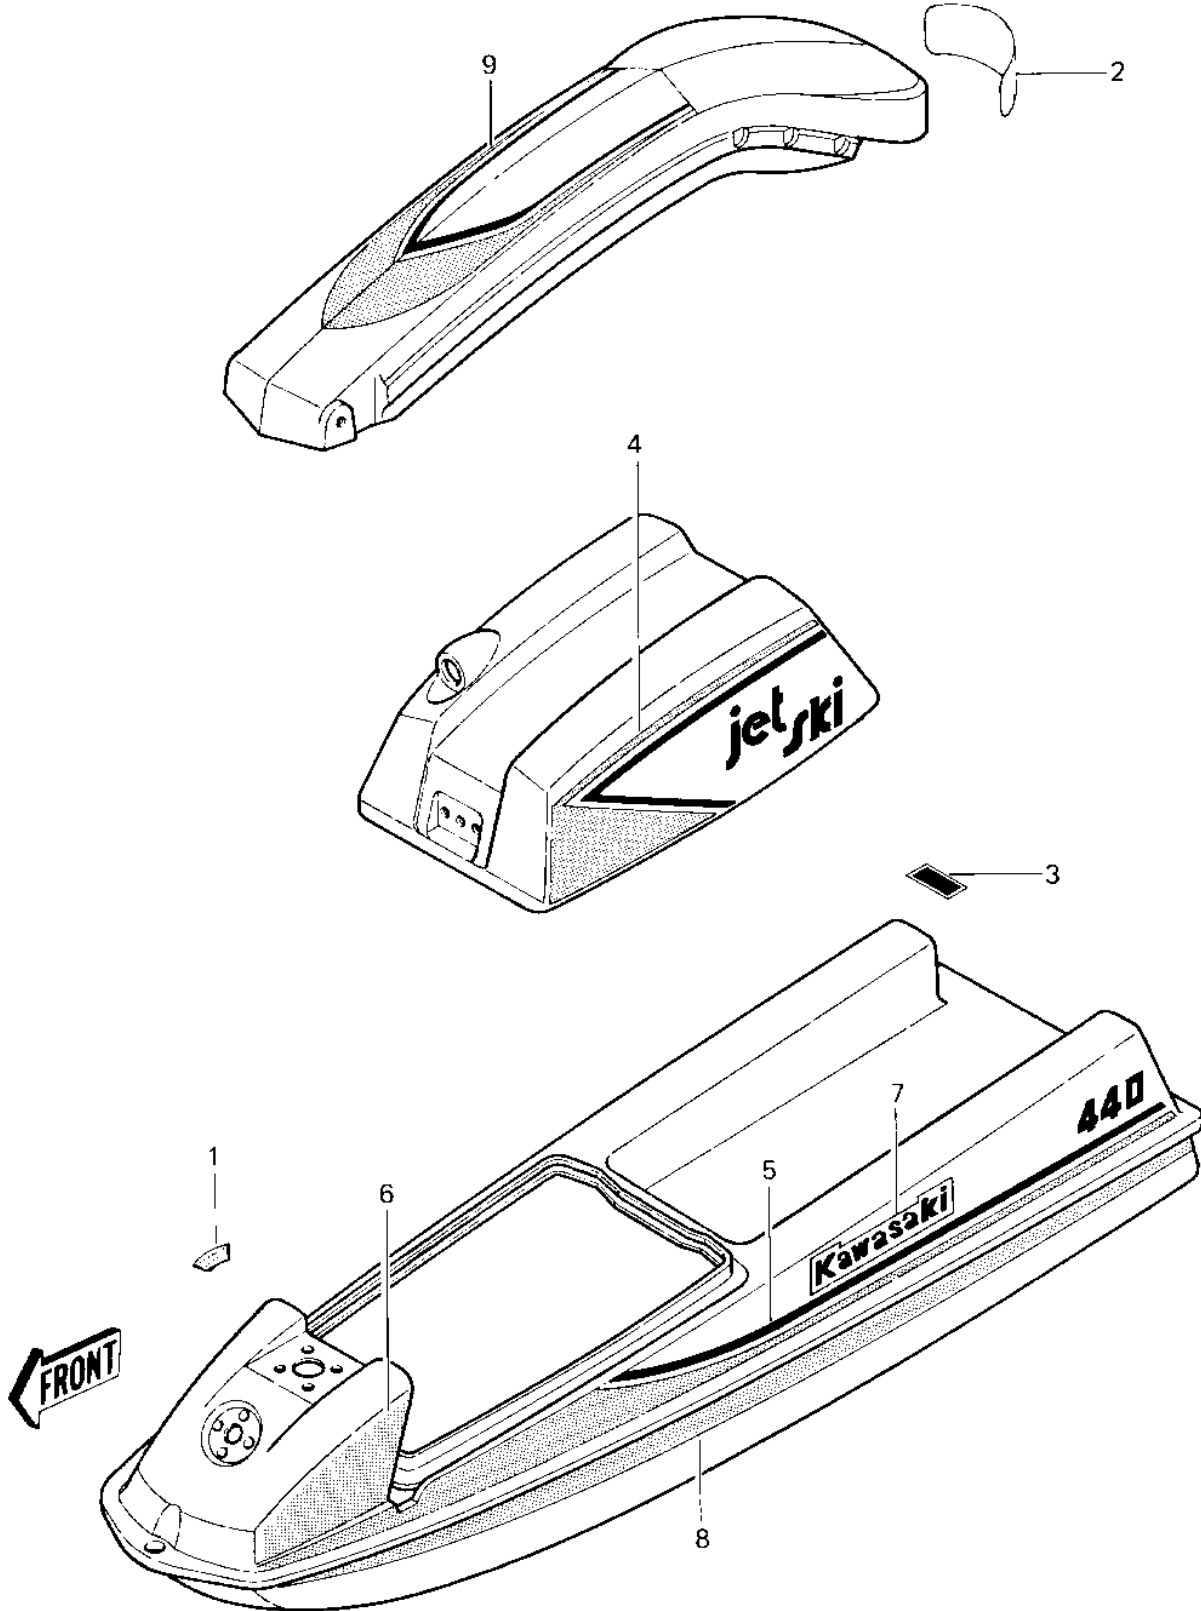

1983 JS440 PARTS DIAGRAM

LABELS (JS440-A6)

1983 JS440 PARTS LIST

LABELS (JS440-A6)

ITEM NAME	PART NUMBER	QUANTITY
LABEL,FUEL (Ref # 1)	56040-3001	1
LABEL-SFTY-HNDL POLE (Ref # 2)	56022-507	1
LABEL FIRE EXT (Ref # 3)	56022-506	1
DECAL-LH ENGINE COVER (Ref # 4)	56030-3034	1
DECAL-RH ENGINE COVER (Ref # 4)	56030-3033	1
DECAL-LH REAR DECK (Ref # 5)	56030-3029	1
DECAL-RH REAR DECK (Ref # 5)	56030-3028	1
DECAL-LH FRONT DECK (Ref # 6)	56030-3032	1
DECAL-RH FRONT DECK (Ref # 6)	56030-3031	1
DECAL-"KAWASAKI" LOGO (Ref # 7)	56030-3027	2
DECAL-LH HULL (Ref # 8)	56030-3026	1
DECAL-RH HULL (Ref # 8)	56030-3025	1
DECAL-HANDLE POLE (Ref # 9)	56030-3030	1