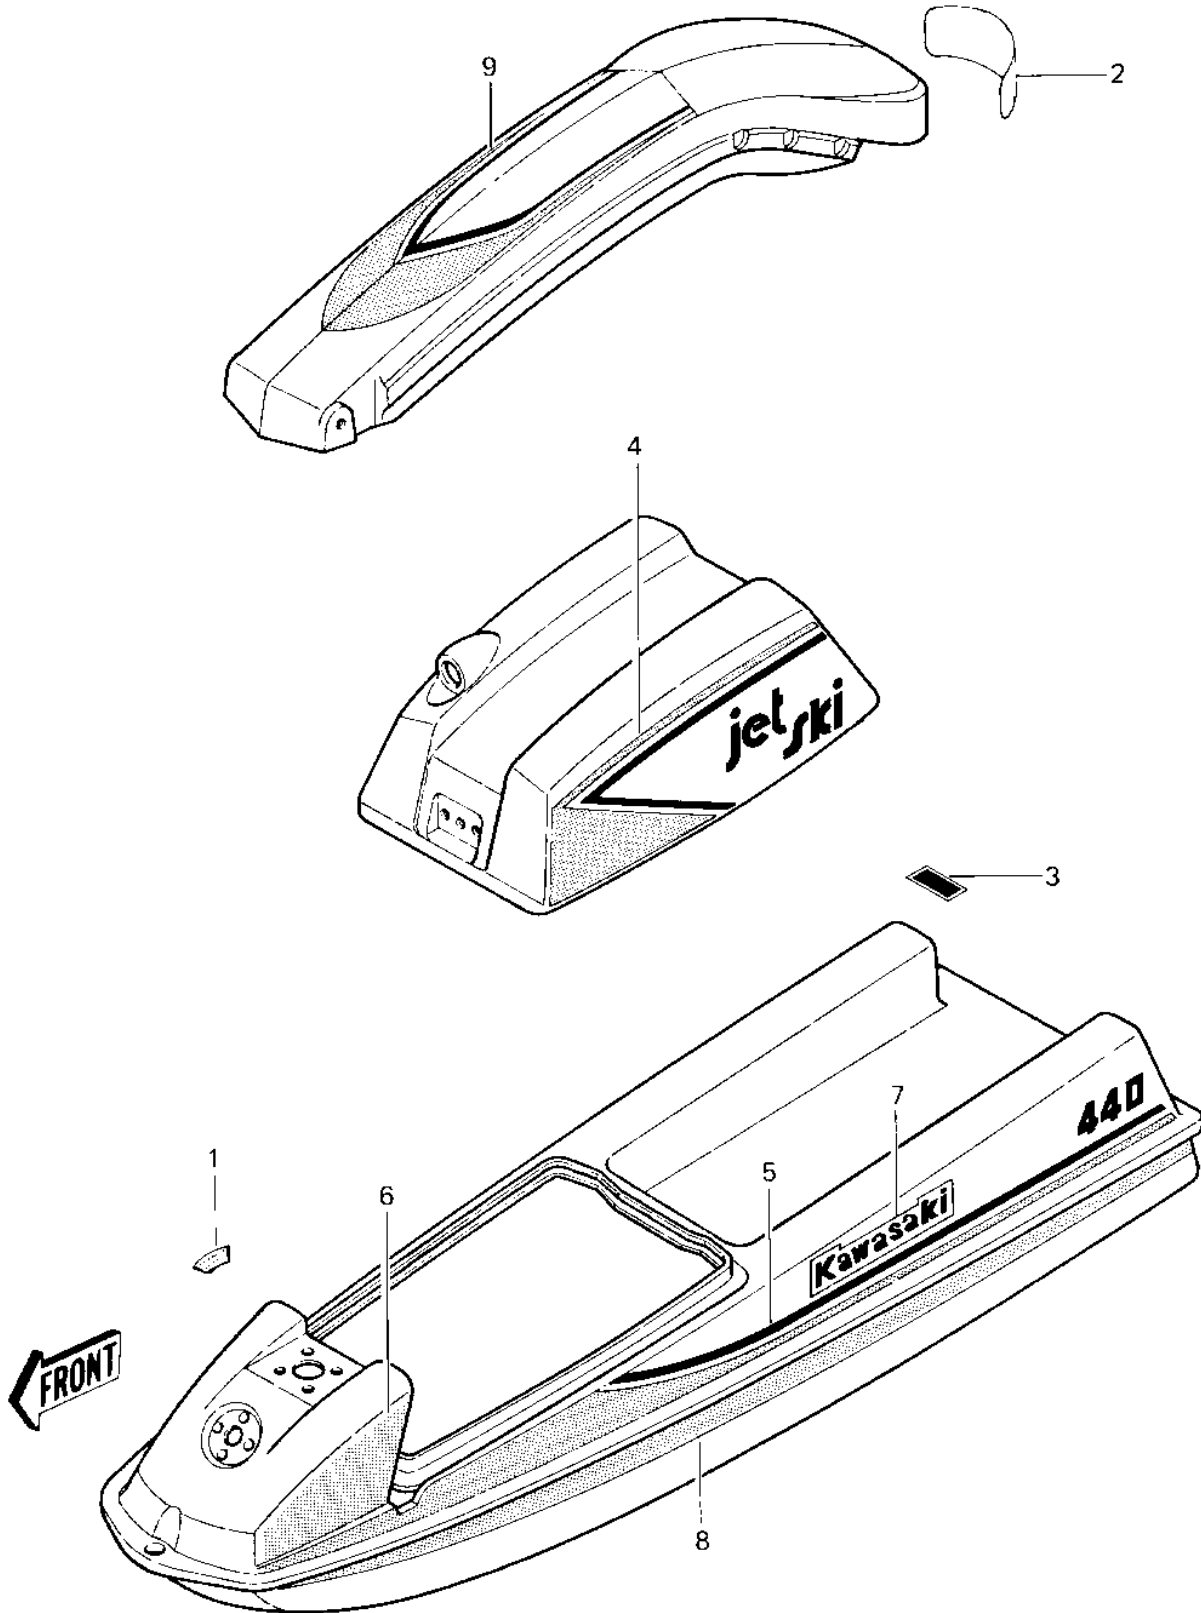

1983 JS440 PARTS DIAGRAM

LABELS (JS440-A6)

1983 JS440 PARTS LIST

LABELS (JS440-A6)

ITEM NAME	PART NUMBER	QUANTITY
LABEL,FUEL (Ref # 1)	56040-3001	1
LABEL-SFTY-HNDL POLE (Ref # 2)	56022-507	1
LABEL FIRE EXT (Ref # 3)	56022-506	1
DECAL-LH ENGINE COVER (Ref # 4)	56030-3034	1
DECAL-RH ENGINE COVER (Ref # 4)	56030-3033	1
DECAL-LH REAR DECK (Ref # 5)	56030-3029	1
DECAL-RH REAR DECK (Ref # 5)	56030-3028	1
DECAL-LH FRONT DECK (Ref # 6)	56030-3032	1
DECAL-RH FRONT DECK (Ref # 6)	56030-3031	1
DECAL-"KAWASAKI" LOGO (Ref # 7)	56030-3027	2
DECAL-LH HULL (Ref # 8)	56030-3026	1
DECAL-RH HULL (Ref # 8)	56030-3025	1
DECAL-HANDLE POLE (Ref # 9)	56030-3030	1