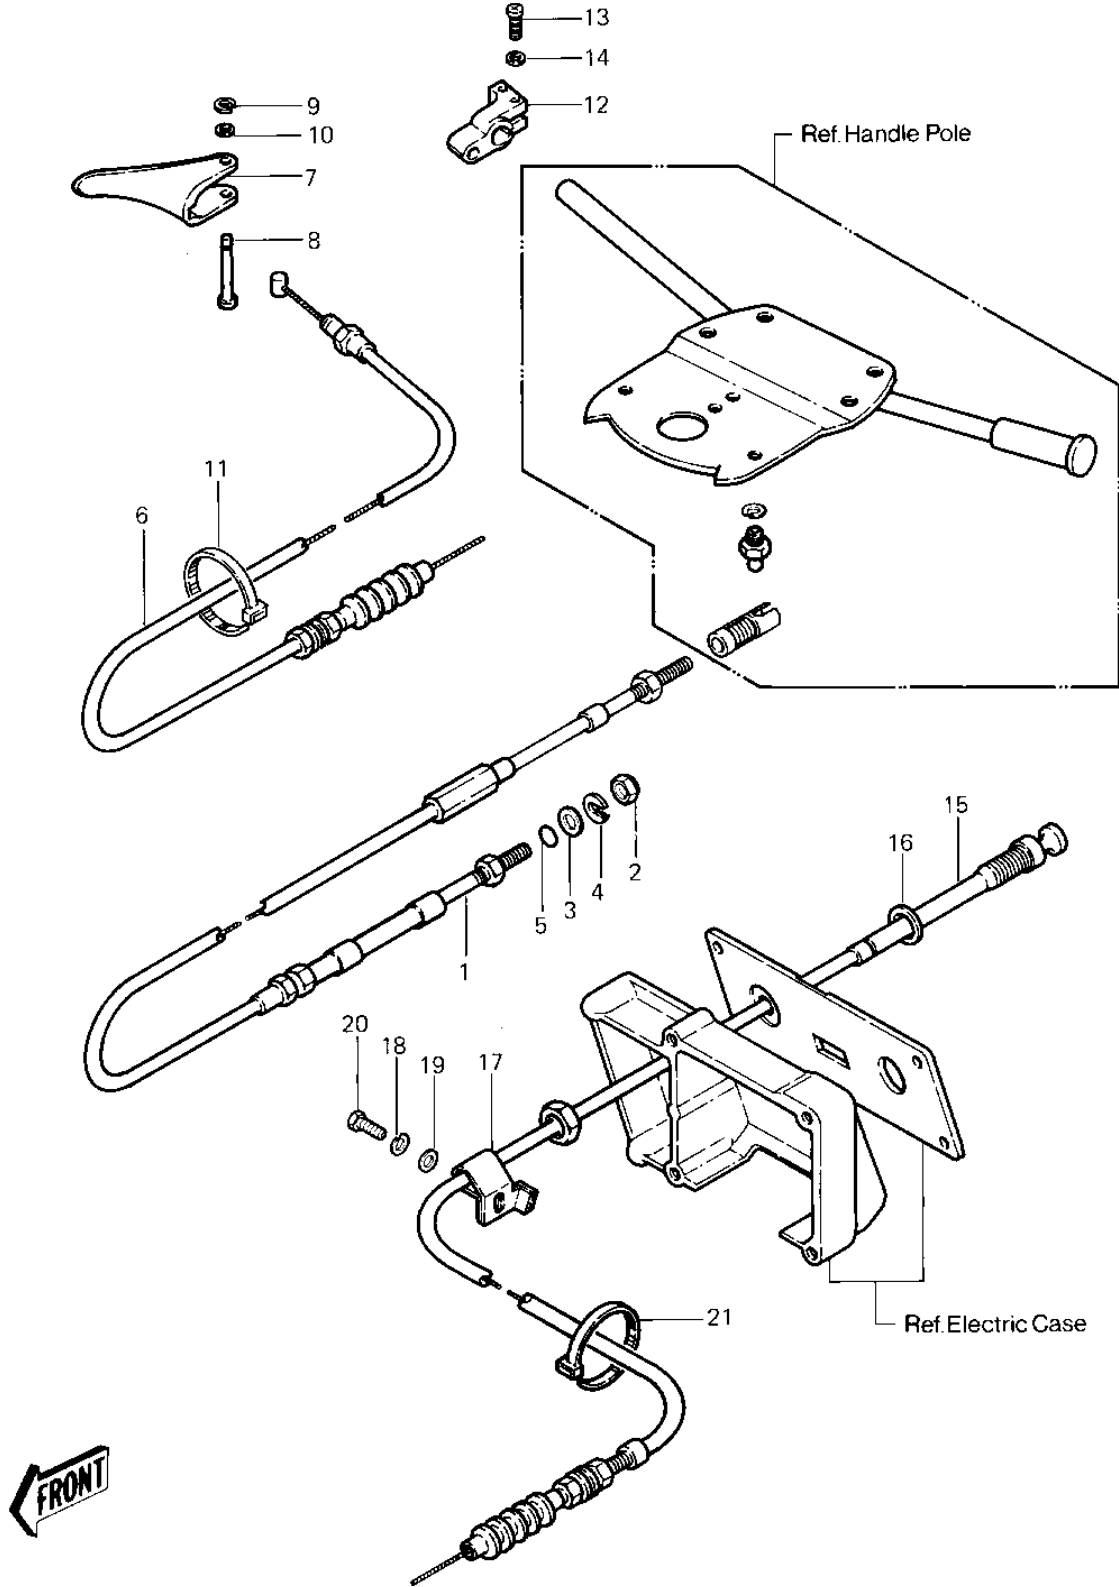

1982 JS440 PARTS DIAGRAM

CABLES ('82-'83 JS440-A6/A7)

10

1982 JS440 PARTS LIST

CABLES ('82-'83 JS440-A6/A7)

ITEM NAME	PART NUMBER	QUANTITY
CABLE,STEERING (Ref # 1)	59406-3001	1
NUT 20 M/M (Ref # 2)	92015-526	1
WASHER (Ref # 3)	92022-535	1
'C'RING (Ref # 4)	92036-501	1
"O" RING (Ref # 5)	670B2011	1
CABLE,THROTTLE (Ref # 6)	54012-3001	1
LEVER,THROTTLE (Ref # 7)	59126-509	1
PIN,THROTTLE (Ref # 8)	92043-3003	1
RING,SNAP (Ref # 9)	92036-518	1
WASHER (Ref # 10)	410S0600	1
BAND,SHORT (Ref # 11)	92072-030	1
BRACKET,THROTTLE LEV (Ref # 12)	11034-3009	1
SCREW,PAN HEAD,6X25 (Ref # 13)	220R0625	1
WASHER (Ref # 14)	410S0600	1
CABLE,CHOKE (Ref # 15)	59401-3001	1
GASKET (Ref # 16)	92065-538	1
CLAMP,CHOKE CABLE (Ref # 17)	92037-544	1
WASHER-SPRING,6MM (Ref # 18)	461S0600	1
WASHER (Ref # 19)	411S0600	1
BOLT 6X12 (Ref # 20)	110R0612	1
BAND,SHORT (Ref # 21)	92072-030	1