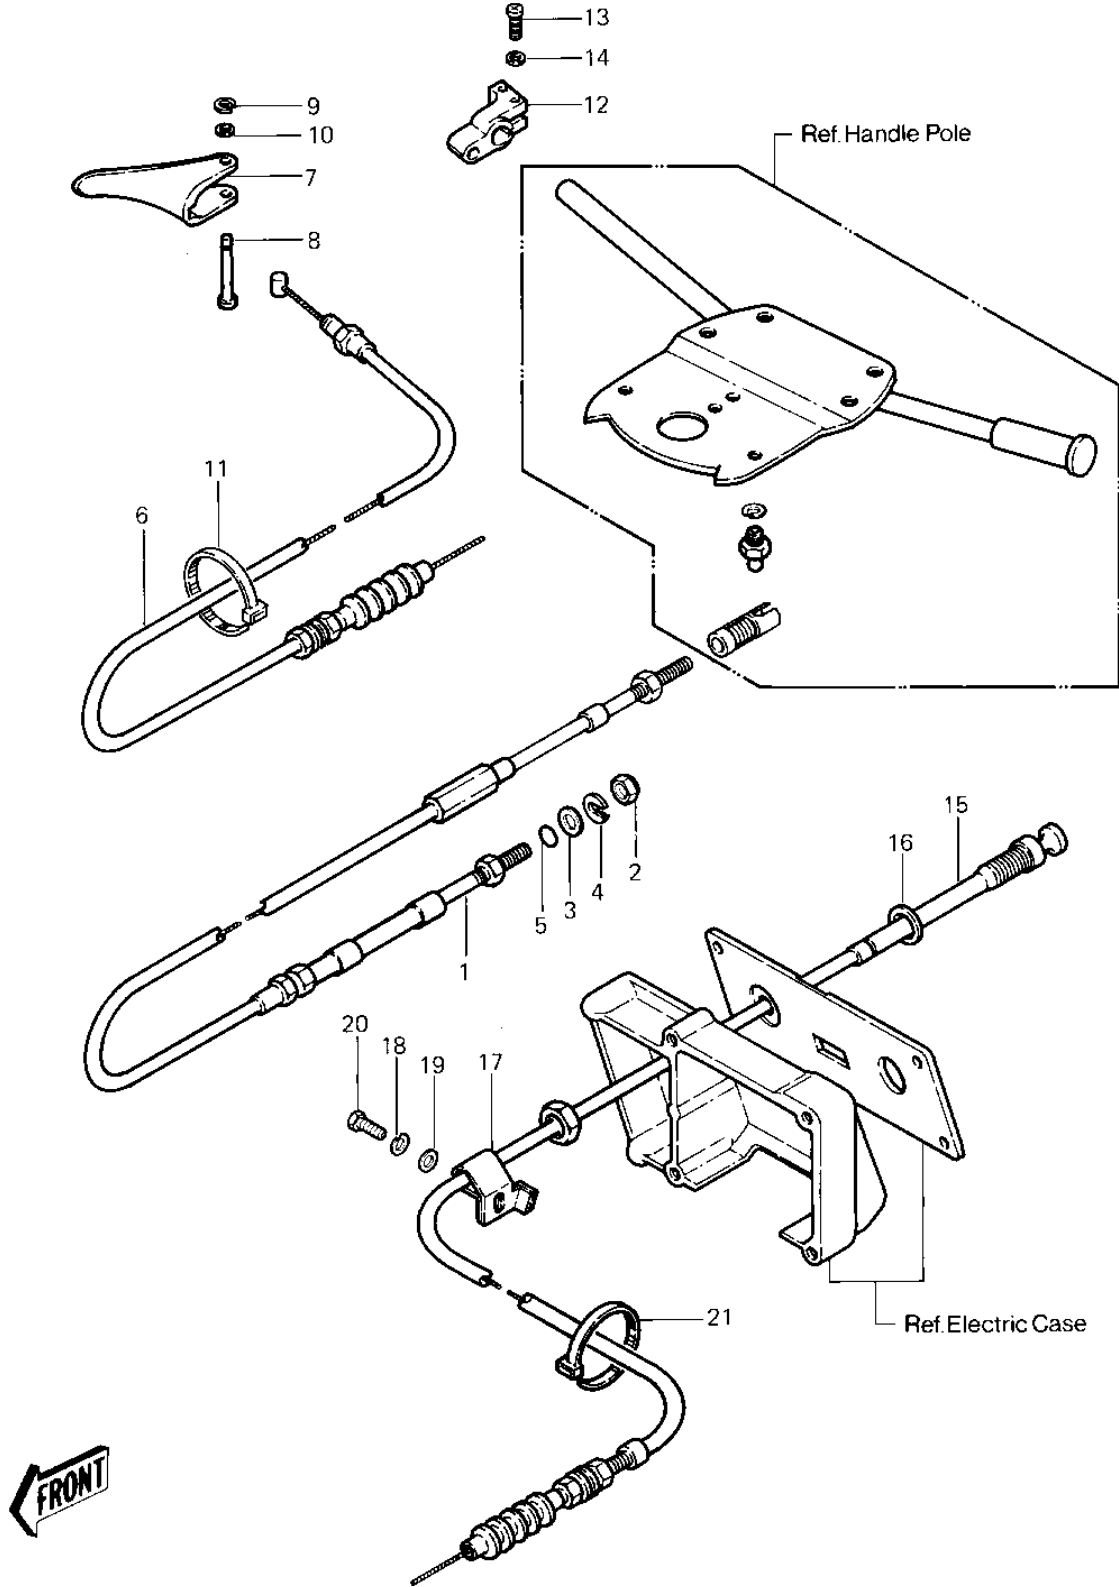

1983 JS440 PARTS DIAGRAM

CABLES ('82-'83 JS440-A6/A7)

1983 JS440 PARTS LIST

CABLES ('82-'83 JS440-A6/A7)

ITEM NAME	PART NUMBER	QUANTITY
CABLE,STEERING (Ref # 1)	59406-3001	1
NUT 20 M/M (Ref # 2)	92015-526	1
WASHER (Ref # 3)	92022-535	1
'C'RING (Ref # 4)	92036-501	1
"O" RING (Ref # 5)	670B2011	1
CABLE,THROTTLE (Ref # 6)	54012-3001	1
LEVER,THROTTLE (Ref # 7)	59126-509	1
PIN,THROTTLE (Ref # 8)	92043-3003	1
RING,SNAP (Ref # 9)	92036-518	1
WASHER (Ref # 10)	410S0600	1
BAND,SHORT (Ref # 11)	92072-030	1
BRACKET,THROTTLE LEV (Ref # 12)	11034-3009	1
SCREW,PAN HEAD,6X25 (Ref # 13)	220R0625	1
WASHER (Ref # 14)	410S0600	1
CABLE,CHOKE (Ref # 15)	59401-3001	1
GASKET (Ref # 16)	92065-538	1
CLAMP,CHOKE CABLE (Ref # 17)	92037-544	1
WASHER-SPRING,6MM (Ref # 18)	461S0600	1
WASHER (Ref # 19)	411S0600	1
BOLT 6X12 (Ref # 20)	110R0612	1
BAND,SHORT (Ref # 21)	92072-030	1