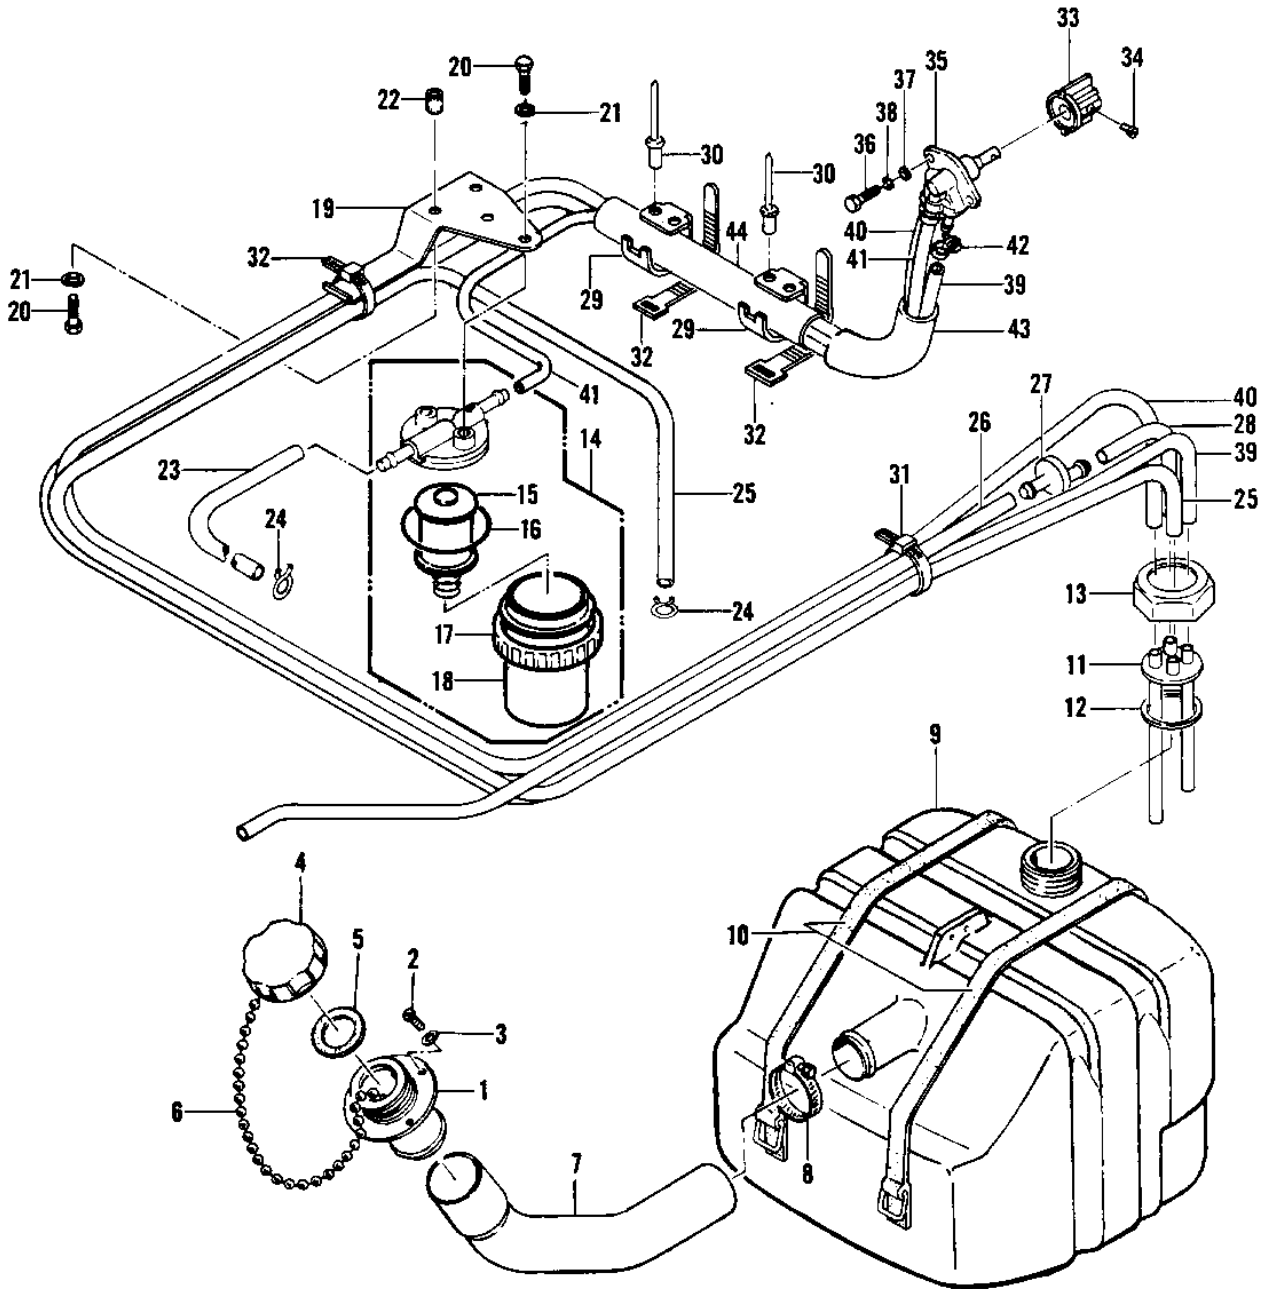

1982 JS440 PARTS DIAGRAM

FUEL TANK ('82-'83 JS440-A6/A7)

1982 JS440 PARTS LIST

FUEL TANK ('82-'83 JS440-A6/A7)

ITEM NAME	PART NUMBER	QUANTITY
FILLER,FUEL TANK (Ref # 1)	59231-3001	1
SCREW 0.16X0.5 (Ref # 2)	92011-562	4
WASHER (Ref # 3)	92022-563	4
CAP,FUEL TANK (Ref # 4)	51049-3001	1
GASKET,FUEL TANK CAP (Ref # 5)	11009-3020	1
CHAIN,COVER (Ref # 6)	92057-3704	1
HOSE,FUEL INLET,307.5 (Ref # 7)	92059-3020	1
HOSE CLAMP (Ref # 8)	92037-3009	1
TANK-FUEL (Ref # 9)	51004-3702	1
BAND,FUEL TANK (Ref # 10)	92072-521	2
OUTLET,FUEL (Ref # 11)	31064-3001	1
GASKET (Ref # 12)	92065-504	1
RETAINER (Ref # 13)	23072-501	1
FILTER-FUEL (Ref # 14)	49019-3701	1
FILTER,FUEL ELEMENT (Ref # 15)	14043-3701	1
FILTER,FUEL ELEMENT (Ref # 15)	14043-3701	AL
"O" RING,FILTER BASE (Ref # 16)	92055-3006	1
NUT-RING,60MM (Ref # 17)	92015-3013	1
CUP,FUEL FILTER (Ref # 18)	51036-3701	1
CUP,FUEL FILTER (Ref # 18)	51036-3701	1
BRACKET,FUEL FILTER (Ref # 19)	11047-3743	1
BOLT 6X12 (Ref # 20)	110R0612	4
WASHER-SPRING,6MM (Ref # 21)	461S0600	4
NUT-INSERT,6MM \$\$ (Ref # 22)	92015-533	2
UNAVAILABLE IN PRICE BOOK (Ref # 23)	92059-301	1
CLAMP,SPARK PLUG CAP (Ref # 24)	92037-1173	2
TUBE,6X10X760 (Ref # 25)	92059-3012	1
TUBE,FUEL,6X10X940 (Ref # 26)	92059-3025	1
VALVE,RELIEF (Ref # 27)	49057-3001	1

1982 JS440 PARTS LIST

FUEL TANK ('82-'83 JS440-A6/A7)

ITEM NAME	PART NUMBER	QUANTITY
TUBE,FUEL,5.8X12.2X55 (Ref # 28)	92059-3026	1
CLAMP,TUBE (Ref # 29)	92037-3005	2
RIVET-FUEL LINE CLAMP (Ref # 30)	59281-505	4
BAND,SHORT (Ref # 31)	92072-030	1
BAND,MIDDLE (Ref # 32)	92072-031	3
KNOB,COCK (Ref # 33)	92077-503	1
SCREW-PAN-CROS (Ref # 34)	220R0408	1
TAP-ASSY,FUEL (Ref # 35)	51023-3705	1
BOLT,5X12 (Ref # 36)	110R0512A	2
WASHER (Ref # 37)	411S0500	2
WASHER-SPRING,5MM (Ref # 38)	461S0500	2
TUBE,6X1300 (Ref # 39)	92059-552	1
TUBE,6X1300,RESERVE (Ref # 40)	92059-553	1
TUBE,6X10X960 (Ref # 41)	92059-3007	1
CLAMP (Ref # 42)	92037-551	3
TUBE,GUARD (Ref # 43)	92059-3008	1
TUBE,VINYL,22X350 (Ref # 44)	92059-3018	1