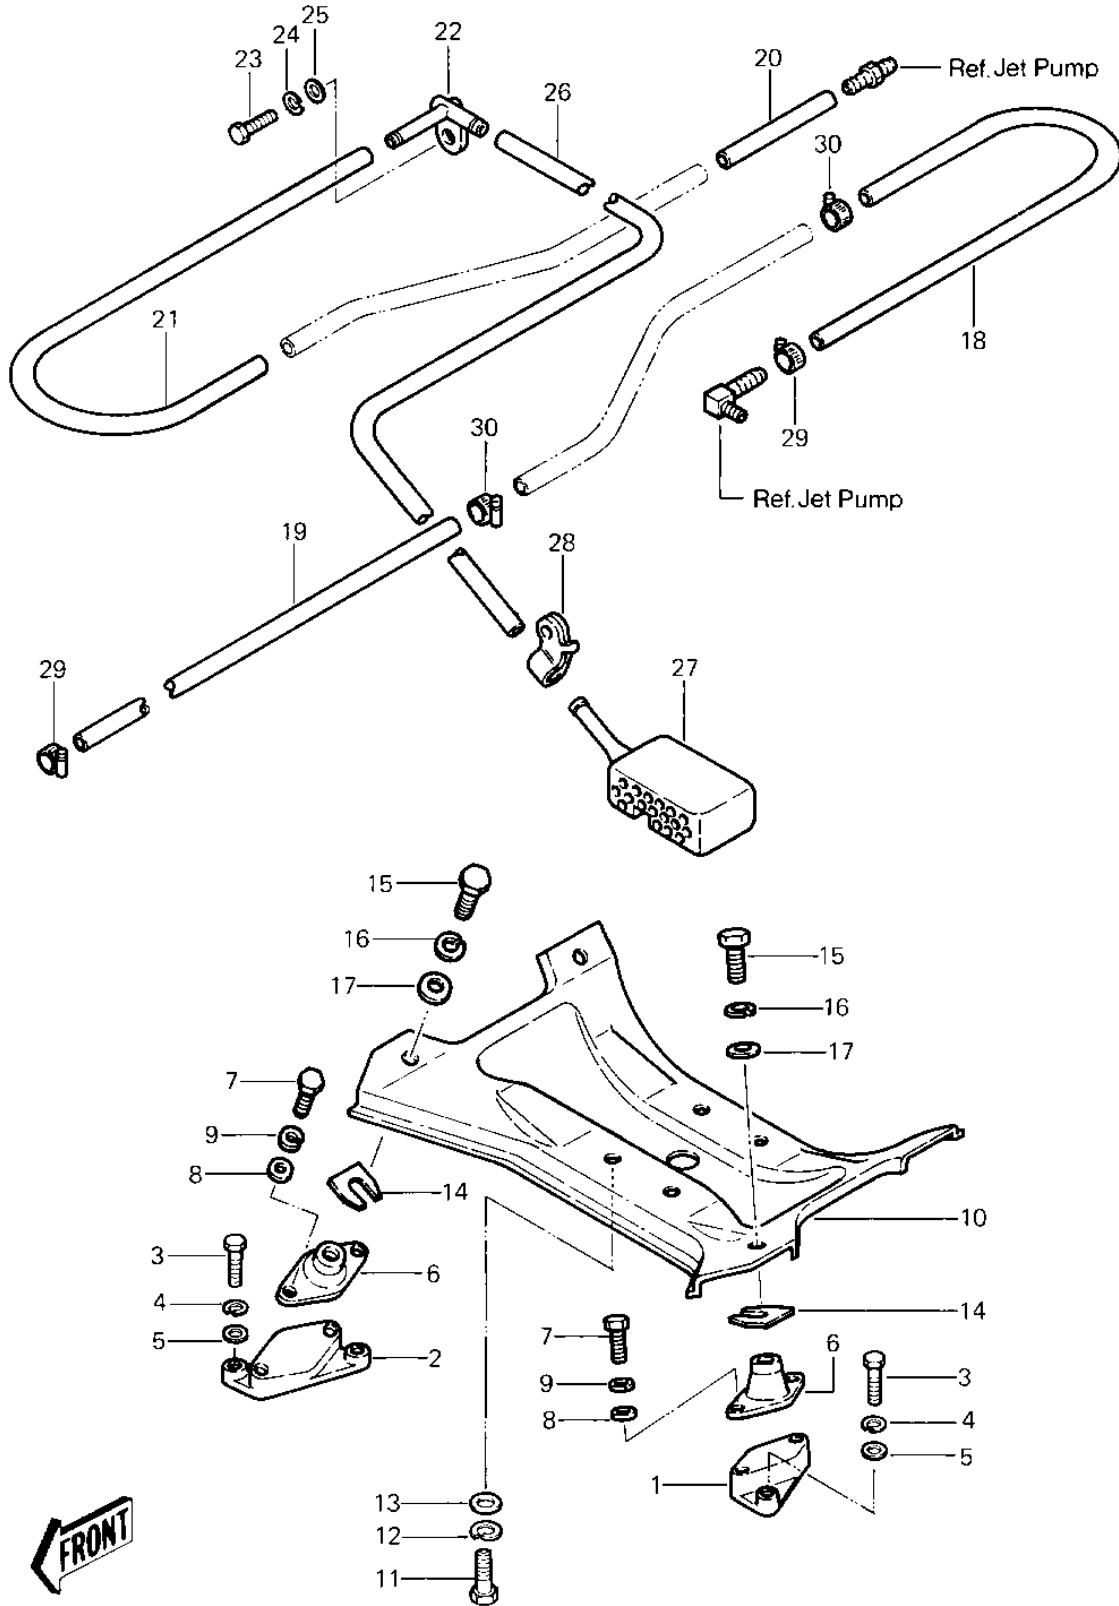

# 1982 JS440 PARTS DIAGRAM

ENGINE MOUNT/COOLING & BILGE ('82-'83 J)

# 1982 JS440 PARTS LIST

## ENGINE MOUNT/COOLING & BILGE ('82-'83 J)

ITEM NAME	PART NUMBER	QUANTITY
BRACKET-ENGINE BED (Ref # 1)	59016-532	2
BRACKET-ENGINE BED (Ref # 2)	59016-533	2
BOLT,8X20 (Ref # 3)	110R0820	8
WASHER SPRING 8MM (Ref # 4)	461S0800	8
WASHER (Ref # 5)	411S0800	8
DAMPER,ENGINE MOUNT (Ref # 6)	92160-3756	4
BOLT,8X20 (Ref # 7)	110R0820	8
WASHER (Ref # 8)	411S0800	8
WASHER SPRING 8MM (Ref # 9)	461S0800	8
BED,ENGINE (Ref # 10)	59181-509-9G	1
BOLT 1/2 IN.X31 (Ref # 11)	92003-533	4
WASHER-SPRING,14MM (Ref # 12)	461S1400	4
WASHER (Ref # 13)	411S1400	4
SHIM,T=0.3 (Ref # 14)	92025-3701	AR
SHIM.T=0.5 (Ref # 14)	92025-3702	AR
SHIM,T=1.0 (Ref # 14)	92025-3703	AR
SHIM,T=1.5MM (Ref # 14)	92025-3704	AR
BOLT 10X25 (Ref # 15)	110R1025	4
WASHER-SPRING,10MM (Ref # 16)	461S1000	4
WASHER,O32XO10.5X4T (Ref # 17)	92022-3023	4
HOSE,WATER (1) (Ref # 18)	92059-503	1
HOSE,BILGE (2) (Ref # 19)	92059-535	1
TUBE,9X16X90 (Ref # 20)	92059-557	1
HOSE,BILGE (2) (Ref # 21)	92059-535	1
BREATHER (Ref # 22)	14069-3001	1
BOLT,8X25 (Ref # 23)	110R0825	1
WASHER SPRING 8MM (Ref # 24)	461S0800	1
WASHER,PLAIN (Ref # 25)	92022-3026	1
HOSE,BILGE (2) (Ref # 26)	92059-535	1