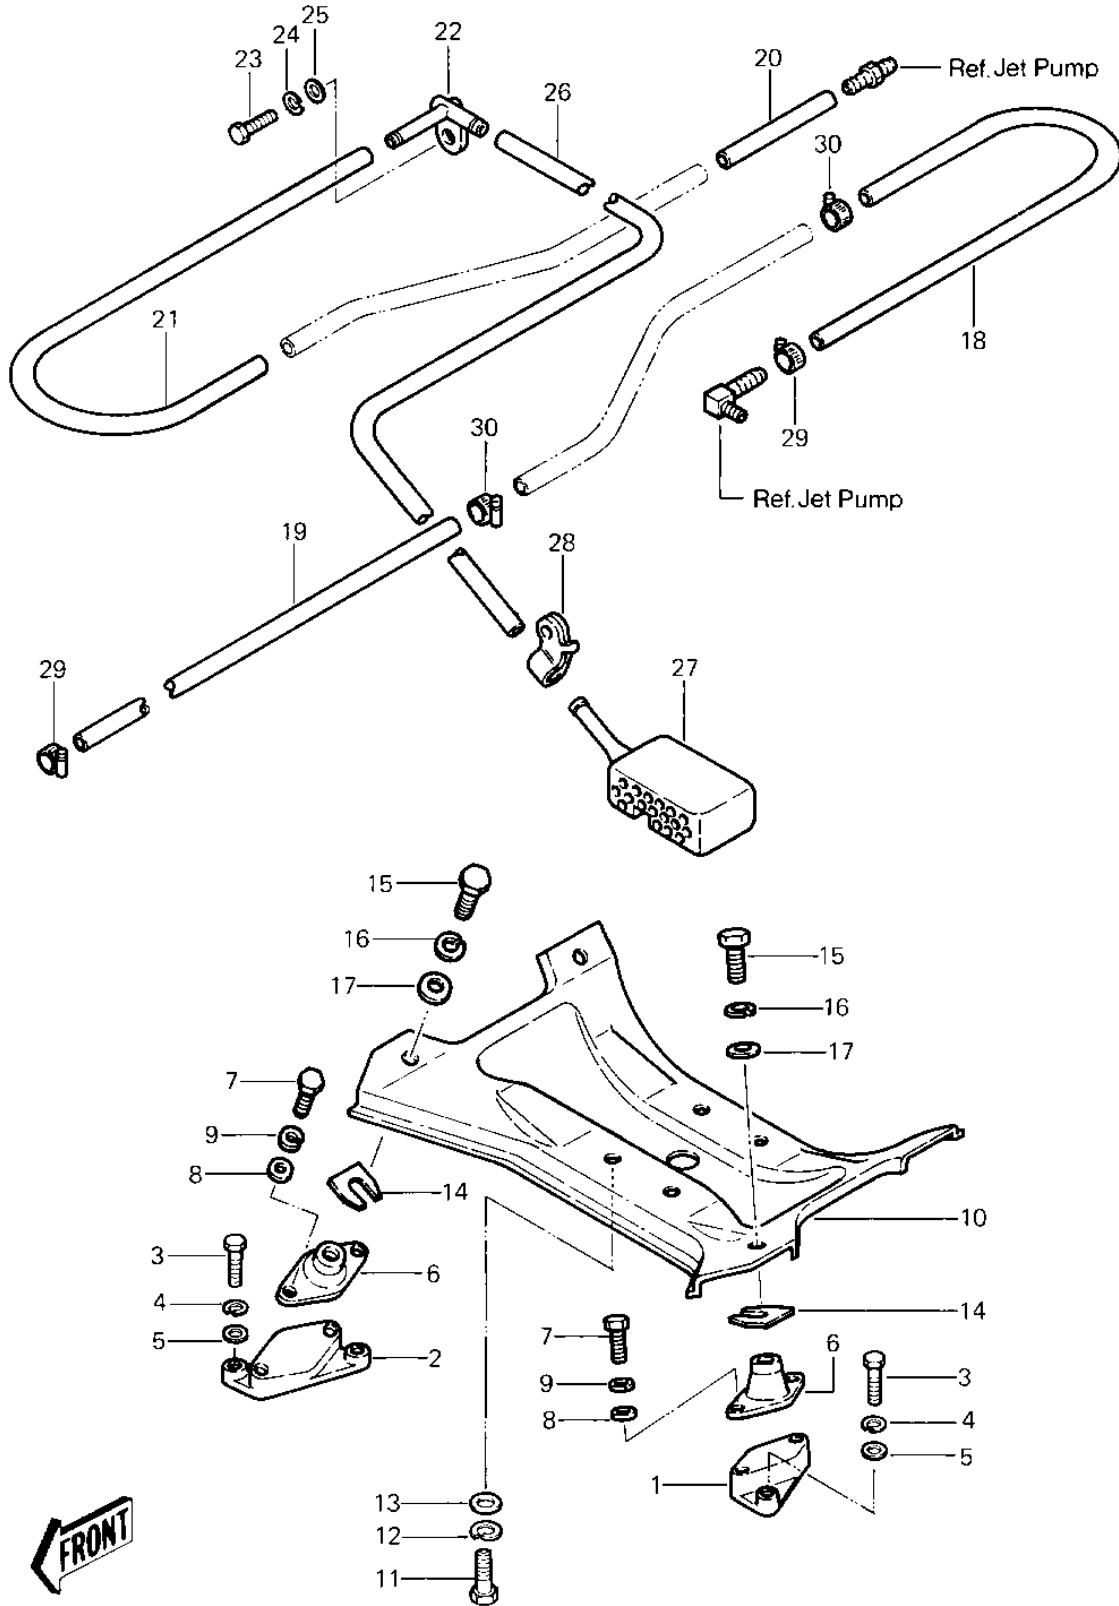

# 1983 JS440 PARTS DIAGRAM

ENGINE MOUNT/COOLING & BILGE ('82-'83 J)

# 1983 JS440 PARTS LIST

ENGINE MOUNT/COOLING & BILGE ('82-'83 J)

ITEM NAME	PART NUMBER	QUANTITY
BRACKET-ENGINE BED (Ref # 1)	59016-532	2
BRACKET-ENGINE BED (Ref # 2)	59016-533	2
BOLT,8X20 (Ref # 3)	110R0820	8
WASHER SPRING 8MM (Ref # 4)	461S0800	8
WASHER (Ref # 5)	411S0800	8
DAMPER,ENGINE MOUNT (Ref # 6)	92160-3756	4
BOLT,8X20 (Ref # 7)	110R0820	8
WASHER (Ref # 8)	411S0800	8
WASHER SPRING 8MM (Ref # 9)	461S0800	8
BED,ENGINE (Ref # 10)	59181-509-9G	1
BOLT 1/2 IN.X31 (Ref # 11)	92003-533	4
WASHER-SPRING,14MM (Ref # 12)	461S1400	4
WASHER (Ref # 13)	411S1400	4
SHIM,T=0.3 (Ref # 14)	92025-3701	AR
SHIM.T=0.5 (Ref # 14)	92025-3702	AR
SHIM,T=1.0 (Ref # 14)	92025-3703	AR
SHIM,T=1.5MM (Ref # 14)	92025-3704	AR
BOLT 10X25 (Ref # 15)	110R1025	4
WASHER-SPRING,10MM (Ref # 16)	461S1000	4
WASHER,O32XO10.5X4T (Ref # 17)	92022-3023	4
HOSE,WATER (1) (Ref # 18)	92059-503	1
HOSE,BILGE (2) (Ref # 19)	92059-535	1
TUBE,9X16X90 (Ref # 20)	92059-557	1
HOSE,BILGE (2) (Ref # 21)	92059-535	1
BREATHER (Ref # 22)	14069-3001	1
BOLT,8X25 (Ref # 23)	110R0825	1
WASHER SPRING 8MM (Ref # 24)	461S0800	1
WASHER,PLAIN (Ref # 25)	92022-3026	1
HOSE,BILGE (2) (Ref # 26)	92059-535	1