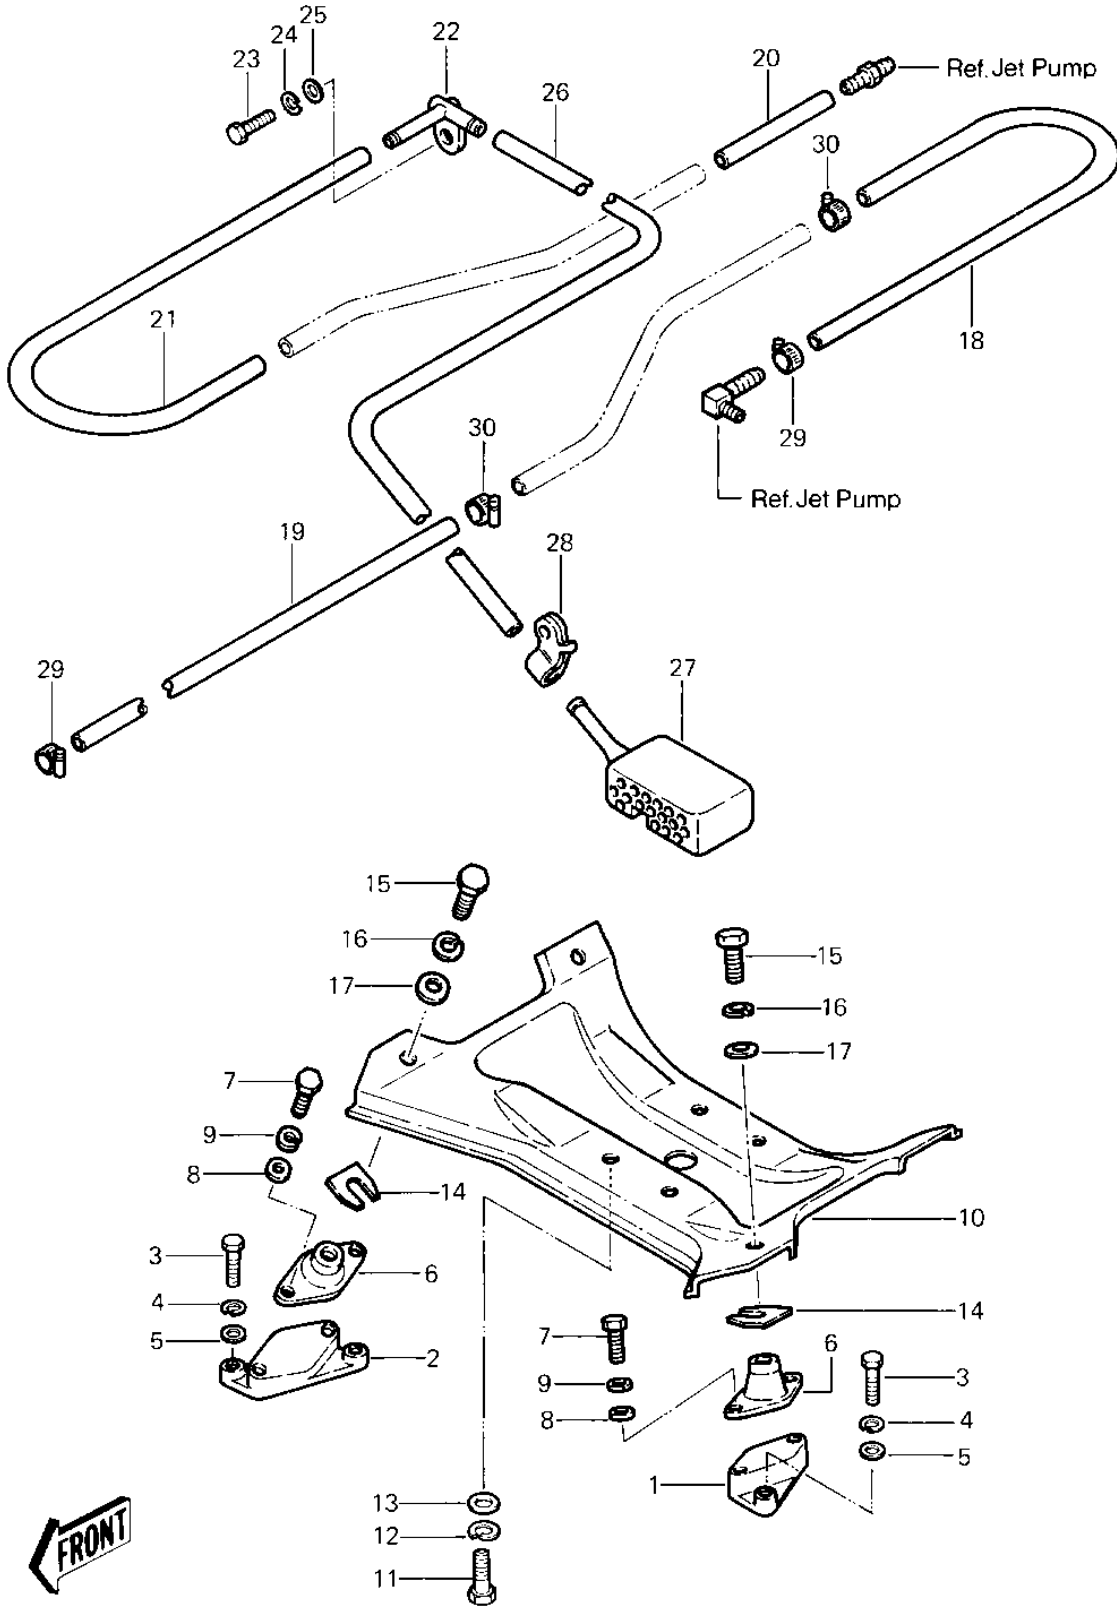

1983 JS440 PARTS DIAGRAM

ENGINE MOUNT/COOLING & BILGE ('82-'83 J)

1983 JS440 PARTS LIST

ENGINE MOUNT/COOLING & BILGE ('82-'83 J)

ITEM NAME	PART NUMBER	QUANTITY
BRACKET-ENGINE BED (Ref # 1)	59016-532	2
BRACKET-ENGINE BED (Ref # 2)	59016-533	2
BOLT,8X20 (Ref # 3)	110R0820	8
WASHER SPRING 8MM (Ref # 4)	461S0800	8
WASHER (Ref # 5)	411S0800	8
DAMPER,ENGINE MOUNT (Ref # 6)	92160-3756	4
BOLT,8X20 (Ref # 7)	110R0820	8
WASHER (Ref # 8)	411S0800	8
WASHER SPRING 8MM (Ref # 9)	461S0800	8
BED,ENGINE (Ref # 10)	59181-509-9G	1
BOLT 1/2 IN.X31 (Ref # 11)	92003-533	4
WASHER-SPRING,14MM (Ref # 12)	461S1400	4
WASHER (Ref # 13)	411S1400	4
SHIM,T=0.3 (Ref # 14)	92025-3701	AR
SHIM.T=0.5 (Ref # 14)	92025-3702	AR
SHIM,T=1.0 (Ref # 14)	92025-3703	AR
SHIM,T=1.5MM (Ref # 14)	92025-3704	AR
BOLT 10X25 (Ref # 15)	110R1025	4
WASHER-SPRING,10MM (Ref # 16)	461S1000	4
WASHER,O32XO10.5X4T (Ref # 17)	92022-3023	4
HOSE,WATER (1) (Ref # 18)	92059-503	1
HOSE,BILGE (2) (Ref # 19)	92059-535	1
TUBE,9X16X90 (Ref # 20)	92059-557	1
HOSE,BILGE (2) (Ref # 21)	92059-535	1
BREATHER (Ref # 22)	14069-3001	1
BOLT,8X25 (Ref # 23)	110R0825	1
WASHER SPRING 8MM (Ref # 24)	461S0800	1
WASHER,PLAIN (Ref # 25)	92022-3026	1
HOSE,BILGE (2) (Ref # 26)	92059-535	1