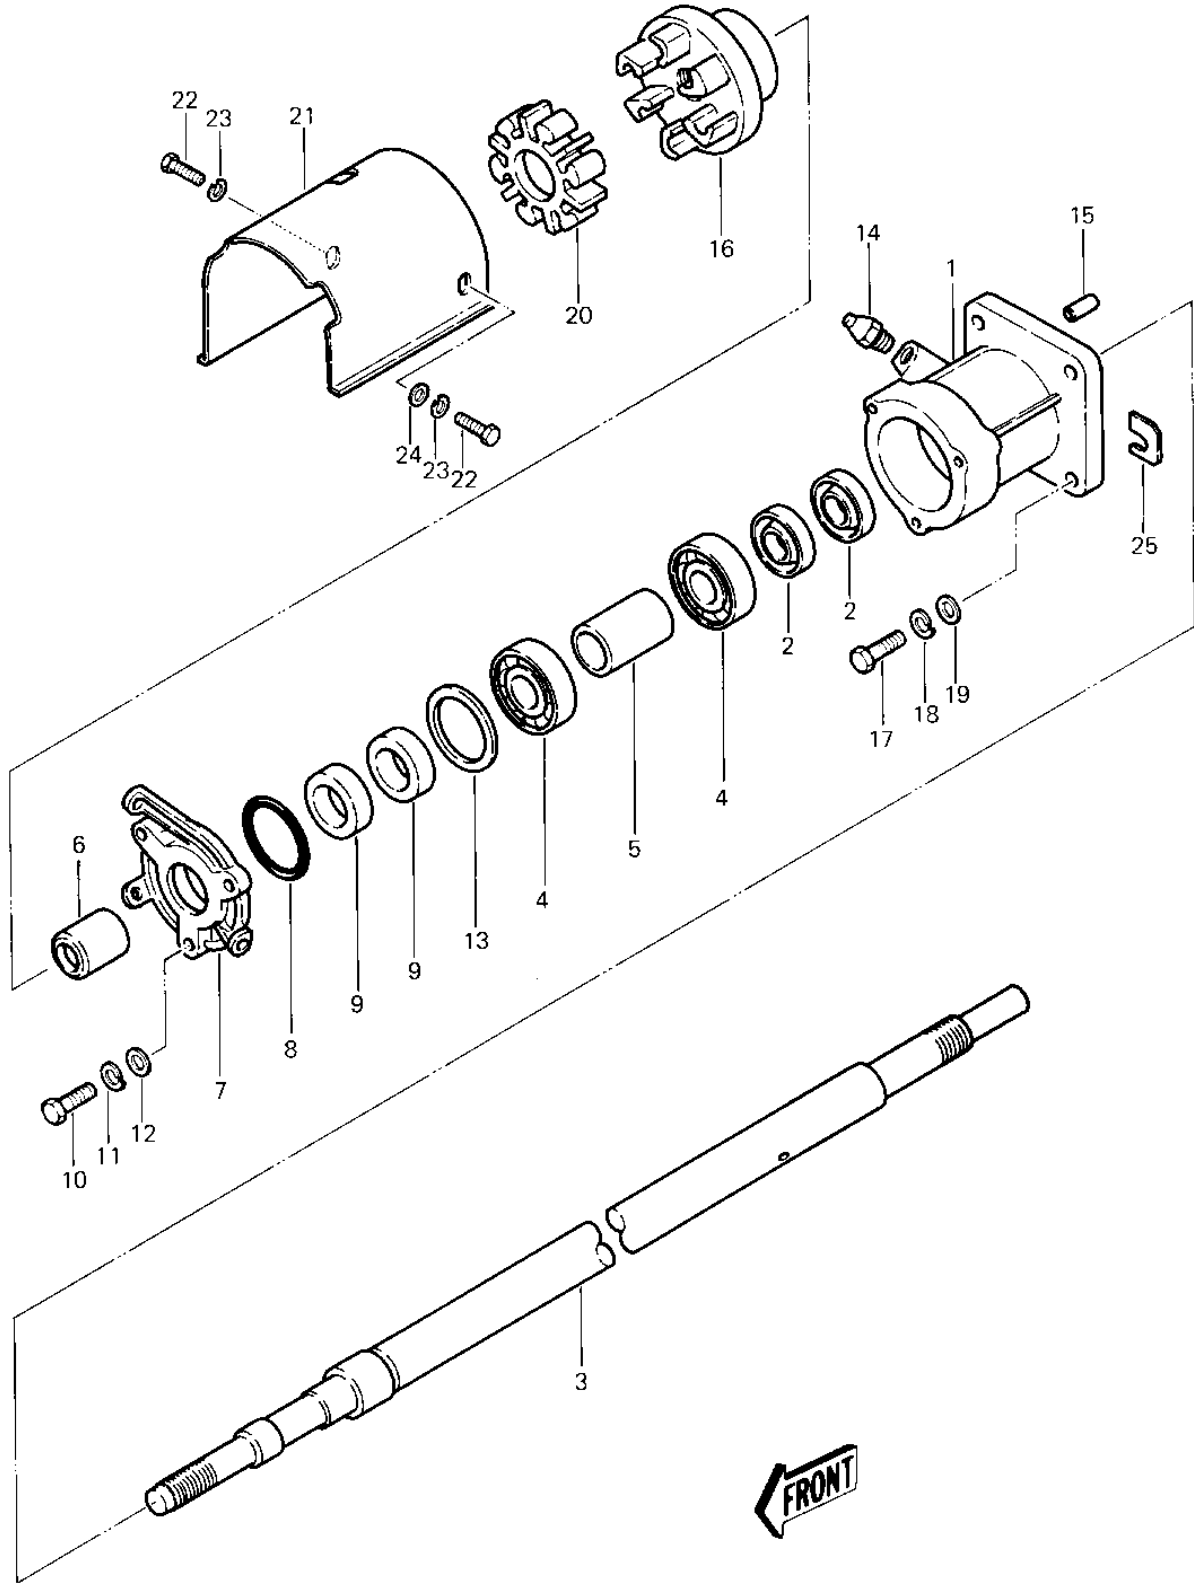

# 1983 JS440 PARTS DIAGRAM

DRIVE SHAFT ('82-'83 JS440-A6/A7)

102E

# 1983 JS440 PARTS LIST

DRIVE SHAFT ('82-'83 JS440-A6/A7)

ITEM NAME	PART NUMBER	QUANTITY
HOLDER (Ref # 1)	41046-502	1
SEAL,OIL AC1799EX (Ref # 2)	92050-501	2
SHAFT,DRIVE (Ref # 3)	59111-515	1
BEARING BALL #6305 (Ref # 4)	601B6305	2
COLLAR (Ref # 5)	92027-502	1
SLEEVE,BEARING (Ref # 6)	42036-501	1
COVER,BEARING (Ref # 7)	14025-3008	1
"0" RING (Ref # 8)	92055-501	1
SEAL,OIL AC1799EX (Ref # 9)	92050-501	2
BOLT,8X25 (Ref # 10)	110R0825	3
WASHER SPRING 8MM (Ref # 11)	461S0800	3
WASHER (Ref # 12)	411S0800	3
SHIM 0.15T (Ref # 13)	92025-502	AR
SHIM 0.3T (Ref # 13)	92025-503	AR
NIPPLE,GREASE (Ref # 14)	92005-501	1
PIN,DOWEL (Ref # 15)	551R0612	2
COUPLING (Ref # 16)	42034-3706	1
BOLT,8X25 (Ref # 17)	110R0825	4
WASHER SPRING 8MM (Ref # 18)	461S0800	4
WASHER (Ref # 19)	411S0800	3
DAMPER RUBBER,COUPLNG (Ref # 20)	92075-520	1
COVER,COUPLING (Ref # 21)	59036-567	1
BOLT 6X16 (Ref # 22)	110R0616	3
WASHER-SPRING,6MM (Ref # 23)	461S0600	3
WASHER (Ref # 24)	411S0600	2
SHIM,T=0.3 (Ref # 25)	92025-3701	AR
SHIM.T=0.5 (Ref # 25)	92025-3702	AR
SHIM,T=1.0 (Ref # 25)	92025-3703	AR
SHIM,T=1.5MM (Ref # 25)	92025-3704	AR