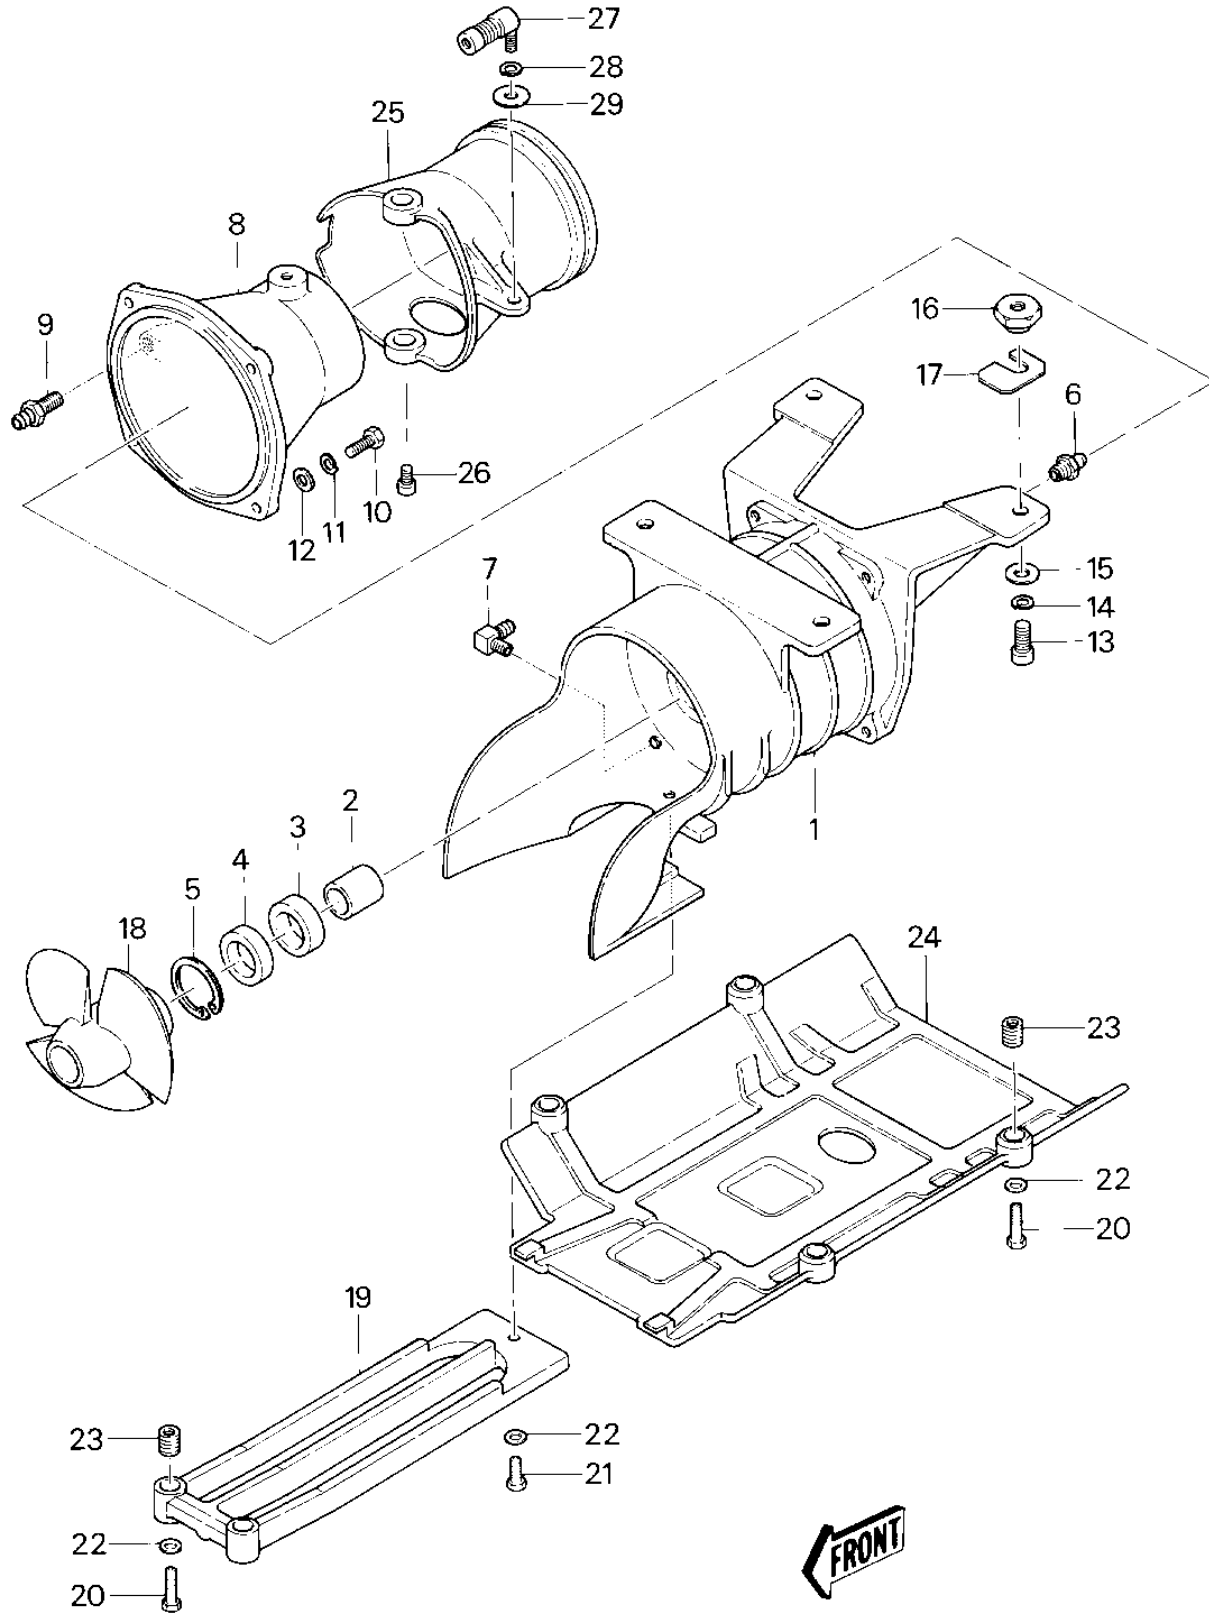

1982 JS440 PARTS DIAGRAM

JET PUMP ('82-'83 JS440-A6/A7)

10

1982 JS440 PARTS LIST

JET PUMP ('82-'83 JS440-A6/A7)

ITEM NAME	PART NUMBER	QUANTITY
CASE-PUMP (Ref # 1)	59336-3701	1
BUSH (Ref # 2)	92028-503	1
SEAL,OIL SCY20368 (Ref # 3)	92050-502	1
SEAL,OIL SC20367 (Ref # 4)	92050-503	1
RING,SNAP (Ref # 5)	92036-502	1
NIPPLE,GREASE (Ref # 6)	92005-501	1
ELBOW-WATER HOSE (Ref # 7)	52014-3002	1
NOZZLE,PUMP (Ref # 8)	59136-3001	1
JOINT,HOSE (Ref # 9)	92005-3001	1
BOLT,8X25 (Ref # 10)	110R0825	4
WASHER SPRING 8MM (Ref # 11)	461S0800	4
WASHER (Ref # 12)	92022-562	4
BOLT-SOCKET (Ref # 13)	120R1025	4
WASHER-SPRING,10MM (Ref # 14)	461S1000	4
WASHER (Ref # 15)	411S1000	4
NUT,10M/M (Ref # 16)	92015-3005	4
SHIM,T=0.3 (Ref # 17)	92025-3701	AR
SHIM.T=0.5 (Ref # 17)	92025-3702	AR
SHIM,T=1.0 (Ref # 17)	92025-3703	AR
SHIM,T=1.5MM (Ref # 17)	92025-3704	AR
IMPELLER (Ref # 18)	59256-504	1
GRATE (Ref # 19)	59366-3001	1
BOLT,HEX HEAD,6X25 (Ref # 20)	110R0625	6
BOLT 6X14 (Ref # 21)	110R0614	1
WASHER (Ref # 22)	411S0600	7
NUT-INSERT,6MM (Ref # 23)	92015-523	6
COVER-JET PUMP (Ref # 24)	59446-3002	1
NOZZLE-STRG (Ref # 25)	59476-3702	1
BOLT 6X11 (Ref # 26)	92003-532	2

1982 JS440 PARTS LIST

JET PUMP ('82-'83 JS440-A6/A7)

ITEM NAME	PART NUMBER	QUANTITY
JOINT-BALL (Ref # 27)	59266-3707	1
WASHER-SPRING,6MM (Ref # 28)	461S0600	1
WASHER (Ref # 29)	92022-567	1