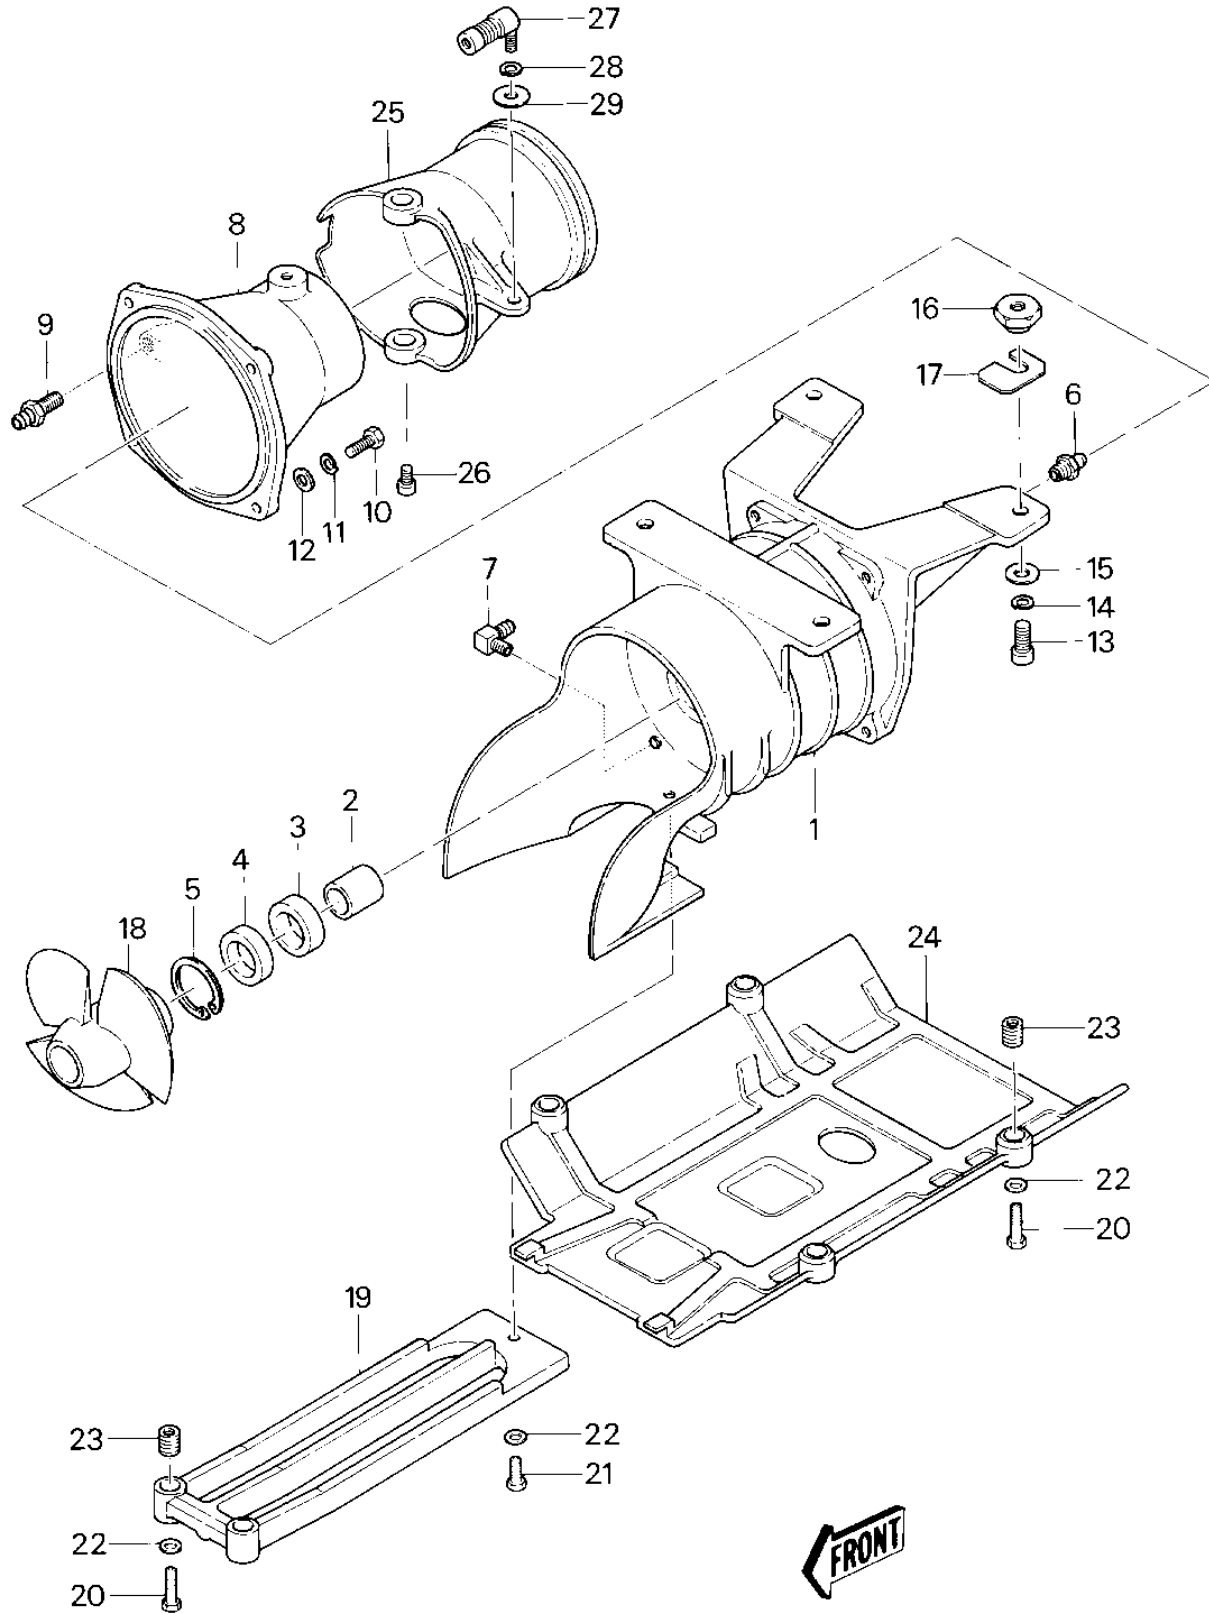

1983 JS440 PARTS DIAGRAM

JET PUMP ('82-'83 JS440-A6/A7)

1983 JS440 PARTS LIST

JET PUMP ('82-'83 JS440-A6/A7)

ITEM NAME	PART NUMBER	QUANTITY
CASE-PUMP (Ref # 1)	59336-3701	1
BUSH (Ref # 2)	92028-503	1
SEAL,OIL SCY20368 (Ref # 3)	92050-502	1
SEAL,OIL SC20367 (Ref # 4)	92050-503	1
RING,SNAP (Ref # 5)	92036-502	1
NIPPLE,GREASE (Ref # 6)	92005-501	1
ELBOW-WATER HOSE (Ref # 7)	52014-3002	1
NOZZLE,PUMP (Ref # 8)	59136-3001	1
JOINT,HOSE (Ref # 9)	92005-3001	1
BOLT,8X25 (Ref # 10)	110R0825	4
WASHER SPRING 8MM (Ref # 11)	461S0800	4
WASHER (Ref # 12)	92022-562	4
BOLT-SOCKET (Ref # 13)	120R1025	4
WASHER-SPRING,10MM (Ref # 14)	461S1000	4
WASHER (Ref # 15)	411S1000	4
NUT,10M/M (Ref # 16)	92015-3005	4
SHIM,T=0.3 (Ref # 17)	92025-3701	AR
SHIM.T=0.5 (Ref # 17)	92025-3702	AR
SHIM,T=1.0 (Ref # 17)	92025-3703	AR
SHIM,T=1.5MM (Ref # 17)	92025-3704	AR
IMPELLER (Ref # 18)	59256-504	1
GRATE (Ref # 19)	59366-3001	1
BOLT,HEX HEAD,6X25 (Ref # 20)	110R0625	6
BOLT 6X14 (Ref # 21)	110R0614	1
WASHER (Ref # 22)	411S0600	7
NUT-INSERT,6MM (Ref # 23)	92015-523	6
COVER-JET PUMP (Ref # 24)	59446-3002	1
NOZZLE-STRG (Ref # 25)	59476-3702	1
BOLT 6X11 (Ref # 26)	92003-532	2

1983 JS440 PARTS LIST

JET PUMP ('82-'83 JS440-A6/A7)

ITEM NAME	PART NUMBER	QUANTITY
JOINT-BALL (Ref # 27)	59266-3707	1
WASHER-SPRING,6MM (Ref # 28)	461S0600	1
WASHER (Ref # 29)	92022-567	1