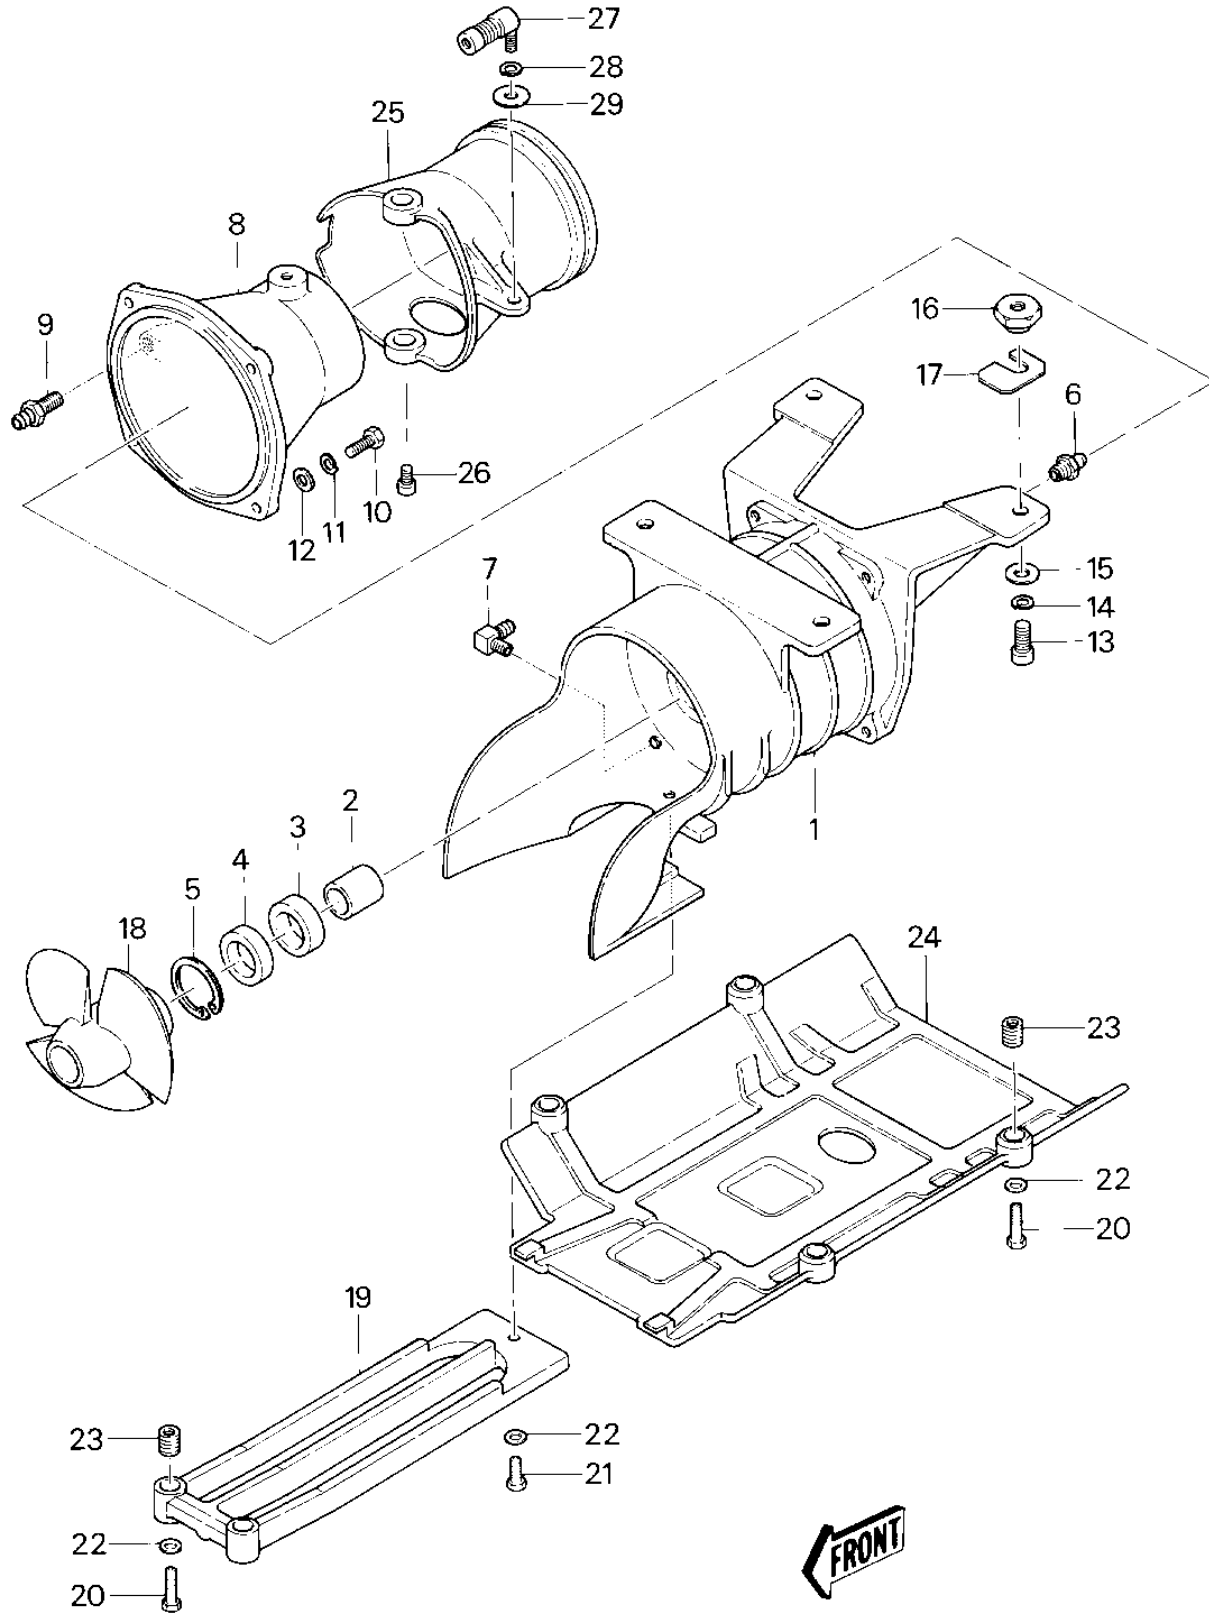

1983 JS440 PARTS DIAGRAM

JET PUMP ('82-'83 JS440-A6/A7)

10

1983 JS440 PARTS LIST

JET PUMP ('82-'83 JS440-A6/A7)

ITEM NAME	PART NUMBER	QUANTITY
CASE-PUMP (Ref # 1)	59336-3701	1
BUSH (Ref # 2)	92028-503	1
SEAL,OIL SCY20368 (Ref # 3)	92050-502	1
SEAL,OIL SC20367 (Ref # 4)	92050-503	1
RING,SNAP (Ref # 5)	92036-502	1
NIPPLE,GREASE (Ref # 6)	92005-501	1
ELBOW-WATER HOSE (Ref # 7)	52014-3002	1
NOZZLE,PUMP (Ref # 8)	59136-3001	1
JOINT,HOSE (Ref # 9)	92005-3001	1
BOLT,8X25 (Ref # 10)	110R0825	4
WASHER SPRING 8MM (Ref # 11)	461S0800	4
WASHER (Ref # 12)	92022-562	4
BOLT-SOCKET (Ref # 13)	120R1025	4
WASHER-SPRING,10MM (Ref # 14)	461S1000	4
WASHER (Ref # 15)	411S1000	4
NUT,10M/M (Ref # 16)	92015-3005	4
SHIM,T=0.3 (Ref # 17)	92025-3701	AR
SHIM.T=0.5 (Ref # 17)	92025-3702	AR
SHIM,T=1.0 (Ref # 17)	92025-3703	AR
SHIM,T=1.5MM (Ref # 17)	92025-3704	AR
IMPELLER (Ref # 18)	59256-504	1
GRATE (Ref # 19)	59366-3001	1
BOLT,HEX HEAD,6X25 (Ref # 20)	110R0625	6
BOLT 6X14 (Ref # 21)	110R0614	1
WASHER (Ref # 22)	411S0600	7
NUT-INSERT,6MM (Ref # 23)	92015-523	6
COVER-JET PUMP (Ref # 24)	59446-3002	1
NOZZLE-STRG (Ref # 25)	59476-3702	1
BOLT 6X11 (Ref # 26)	92003-532	2

1983 JS440 PARTS LIST

JET PUMP ('82-'83 JS440-A6/A7)

ITEM NAME	PART NUMBER	QUANTITY
JOINT-BALL (Ref # 27)	59266-3707	1
WASHER-SPRING,6MM (Ref # 28)	461S0600	1
WASHER (Ref # 29)	92022-567	1