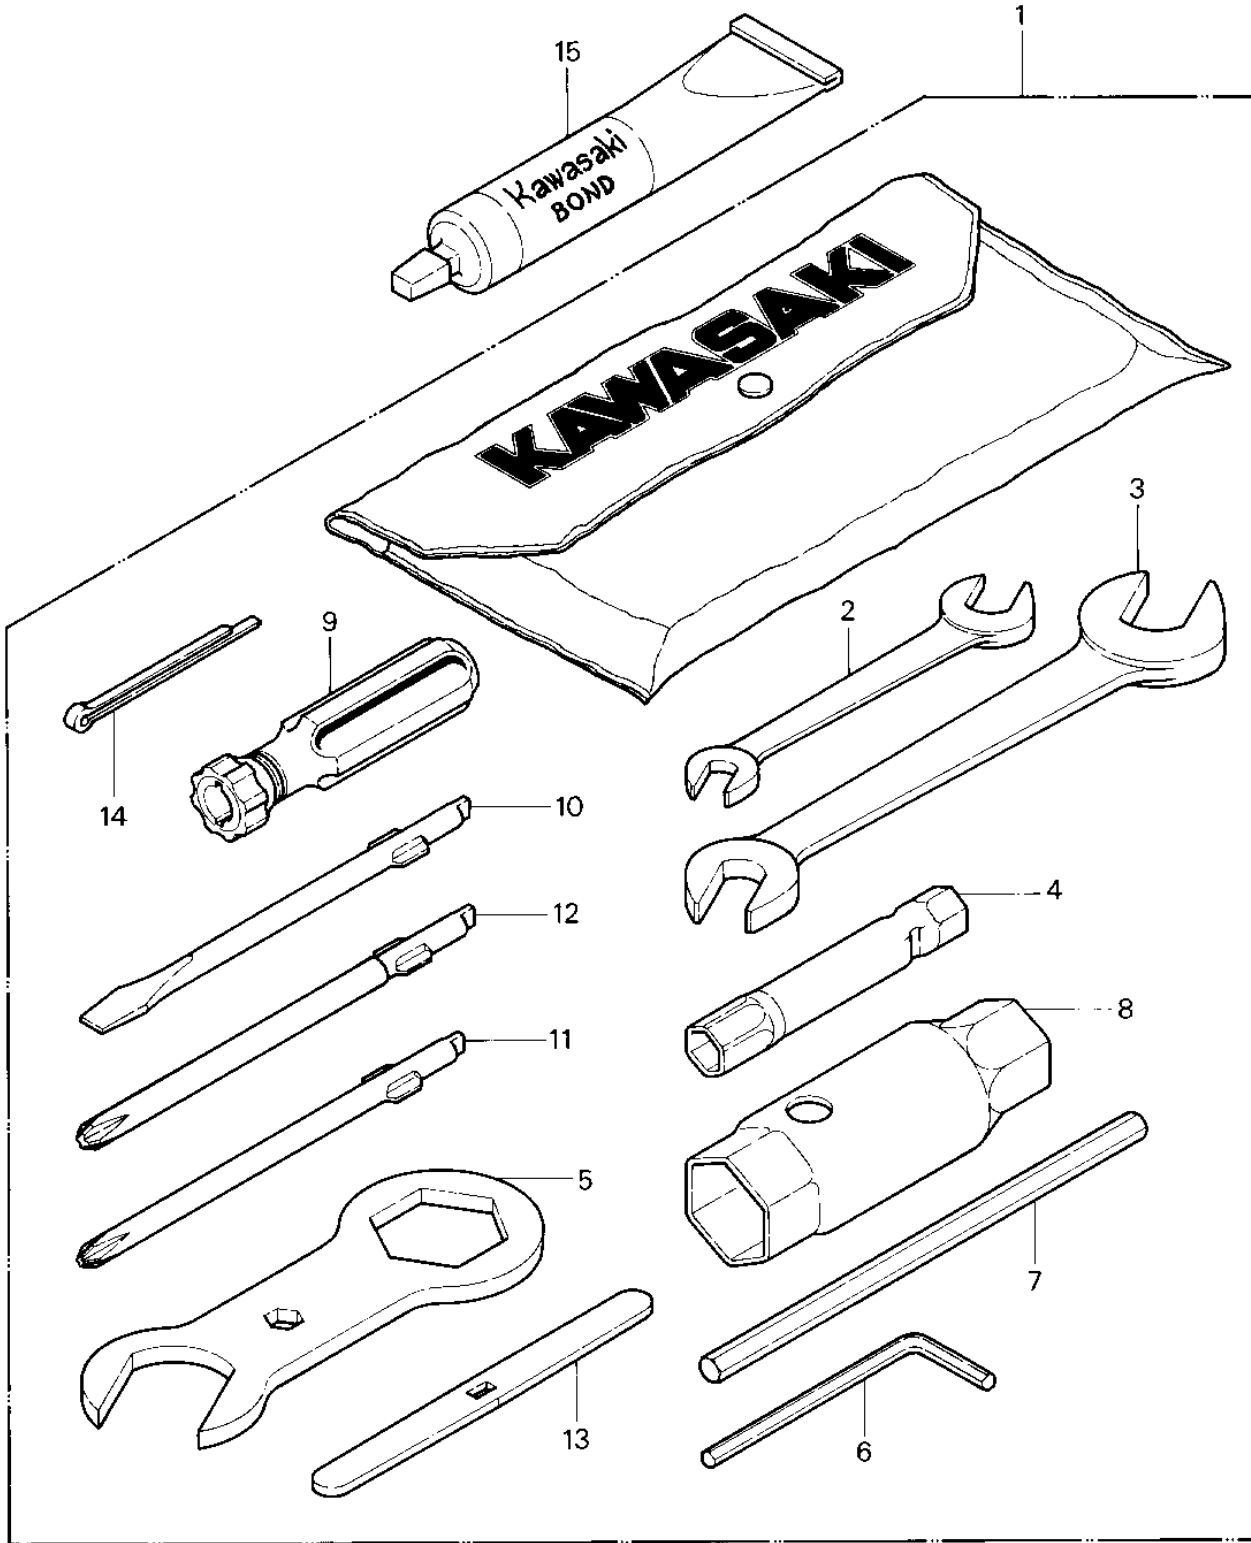

1982 JS440 PARTS DIAGRAM

OWNER TOOLS ('82-'83 JS440-A6/A7)

1982 JS440 PARTS LIST

OWNER TOOLS ('82-'83 JS440-A6/A7)

| ITEM NAME | PART NUMBER | QUANTITY |
|--------------------------------------|-------------|----------|
| TOOLKIT (Ref # 1) | 56007-3706 | 1 |
| WRENCH,OPEN END,10X13 (Ref # 2) | 92110-3001 | 1 |
| WRENCH,OPEN END,17X22 (Ref # 3) | 92110-3002 | 1 |
| WRENCH,SOCKET 8X10 (Ref # 4) | 92110-503 | 1 |
| WRENCH,BOX 27X32 (Ref # 5) | 92108-503 | 1 |
| WRENCH,HEXAGON (Ref # 6) | 92127-503 | 1 |
| UNAVAILABLE IN PRICE BOOK (Ref # 7) | 92111-502 | 1 |
| WRENCH,SOCKET 20X27 (Ref # 8) | 92110-502 | 1 |
| 92106-1001 (Canada) (Ref # 9) | 92106-004 | 1 |
| 92107-1052 (Canada) (Ref # 10) | 92107-007 | 1 |
| TOOL-DRIVER (Ref # 11) | 92107-1052 | 1 |
| 92107-1002 (Canada) (Ref # 12) | 92107-008 | 1 |
| UNAVAILABLE IN PRICE BOOK (Ref # 13) | 92111-009 | 1 |
| PIN-COTTER,4X40 (Ref # 14) | 550S4040 | 1 |
| LIQUID GASKET (Ref # 15) | 92104-002 | AR |