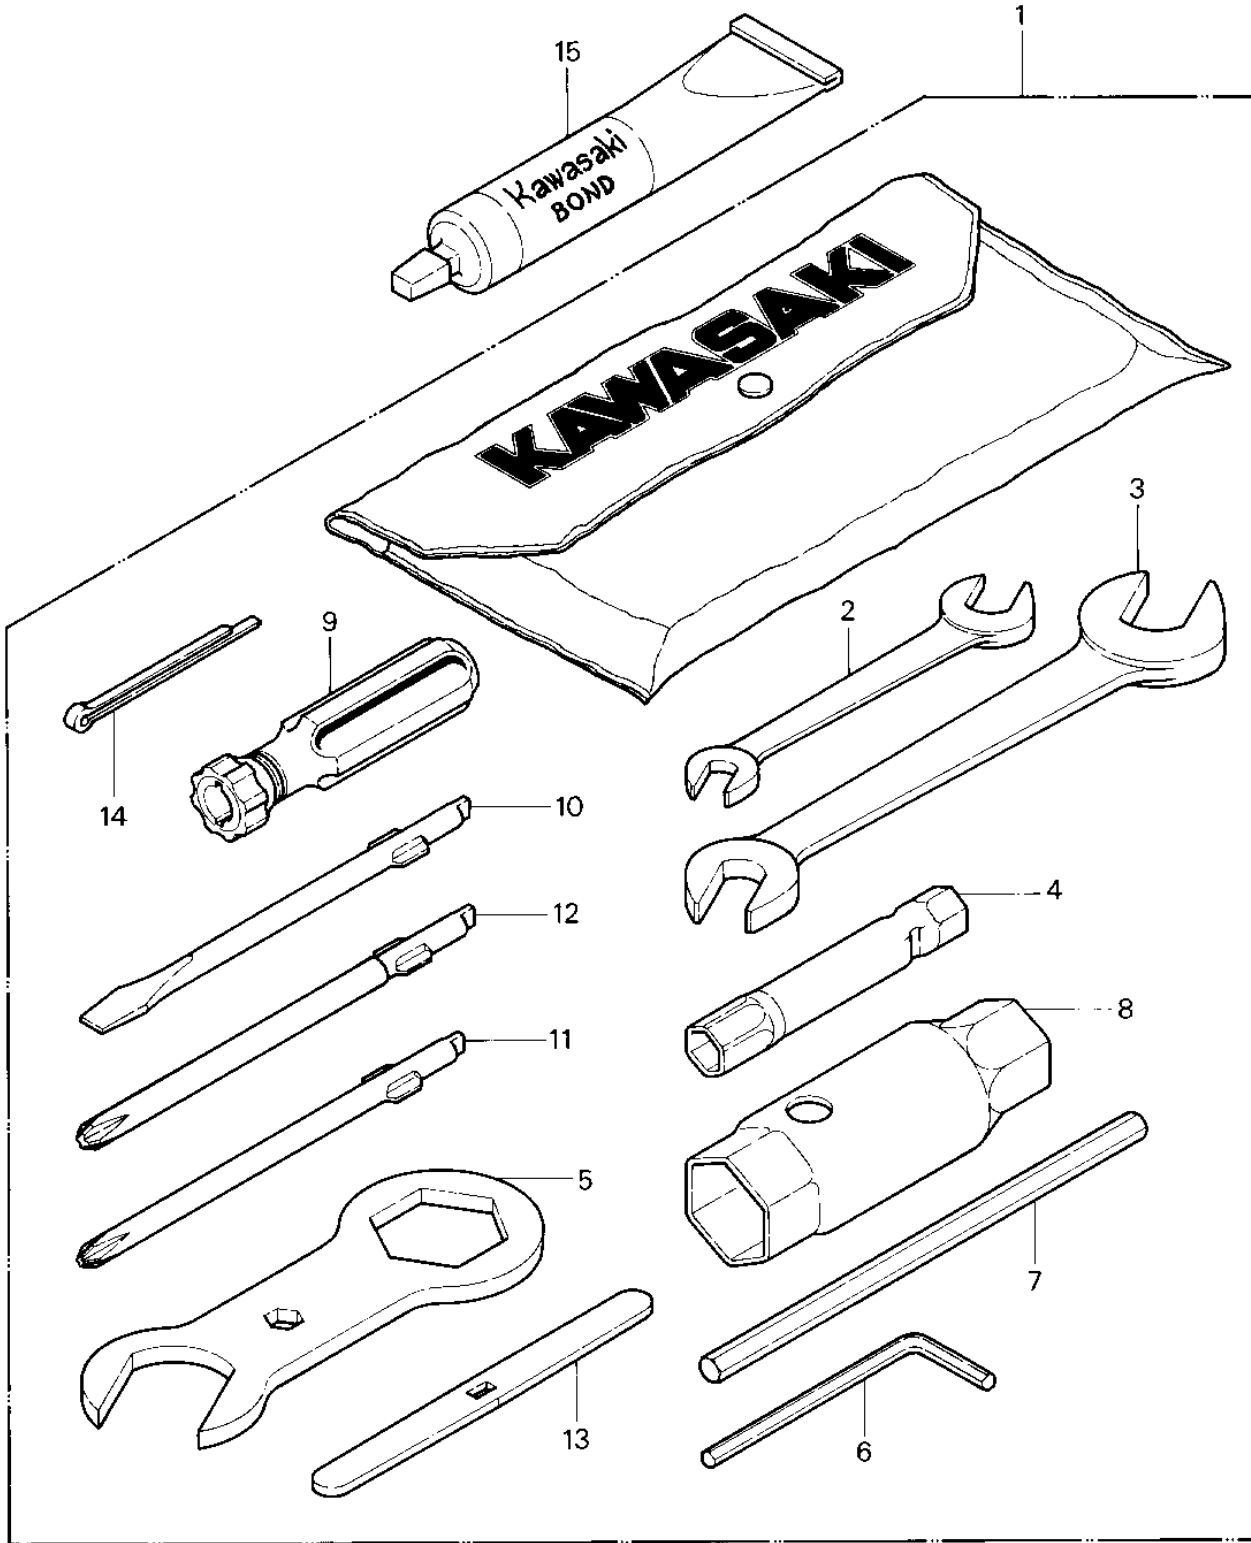

1983 JS440 PARTS DIAGRAM

OWNER TOOLS ('82-'83 JS440-A6/A7)

1983 JS440 PARTS LIST

OWNER TOOLS ('82-'83 JS440-A6/A7)

ITEM NAME	PART NUMBER	QUANTITY
TOOLKIT (Ref # 1)	56007-3706	1
WRENCH,OPEN END,10X13 (Ref # 2)	92110-3001	1
WRENCH,OPEN END,17X22 (Ref # 3)	92110-3002	1
WRENCH,SOCKET 8X10 (Ref # 4)	92110-503	1
WRENCH,BOX 27X32 (Ref # 5)	92108-503	1
WRENCH,HEXAGON (Ref # 6)	92127-503	1
UNAVAILABLE IN PRICE BOOK (Ref # 7)	92111-502	1
WRENCH,SOCKET 20X27 (Ref # 8)	92110-502	1
92106-1001 (Canada) (Ref # 9)	92106-004	1
92107-1052 (Canada) (Ref # 10)	92107-007	1
TOOL-DRIVER (Ref # 11)	92107-1052	1
92107-1002 (Canada) (Ref # 12)	92107-008	1
UNAVAILABLE IN PRICE BOOK (Ref # 13)	92111-009	1
PIN-COTTER,4X40 (Ref # 14)	550S4040	1
LIQUID GASKET (Ref # 15)	92104-002	AR