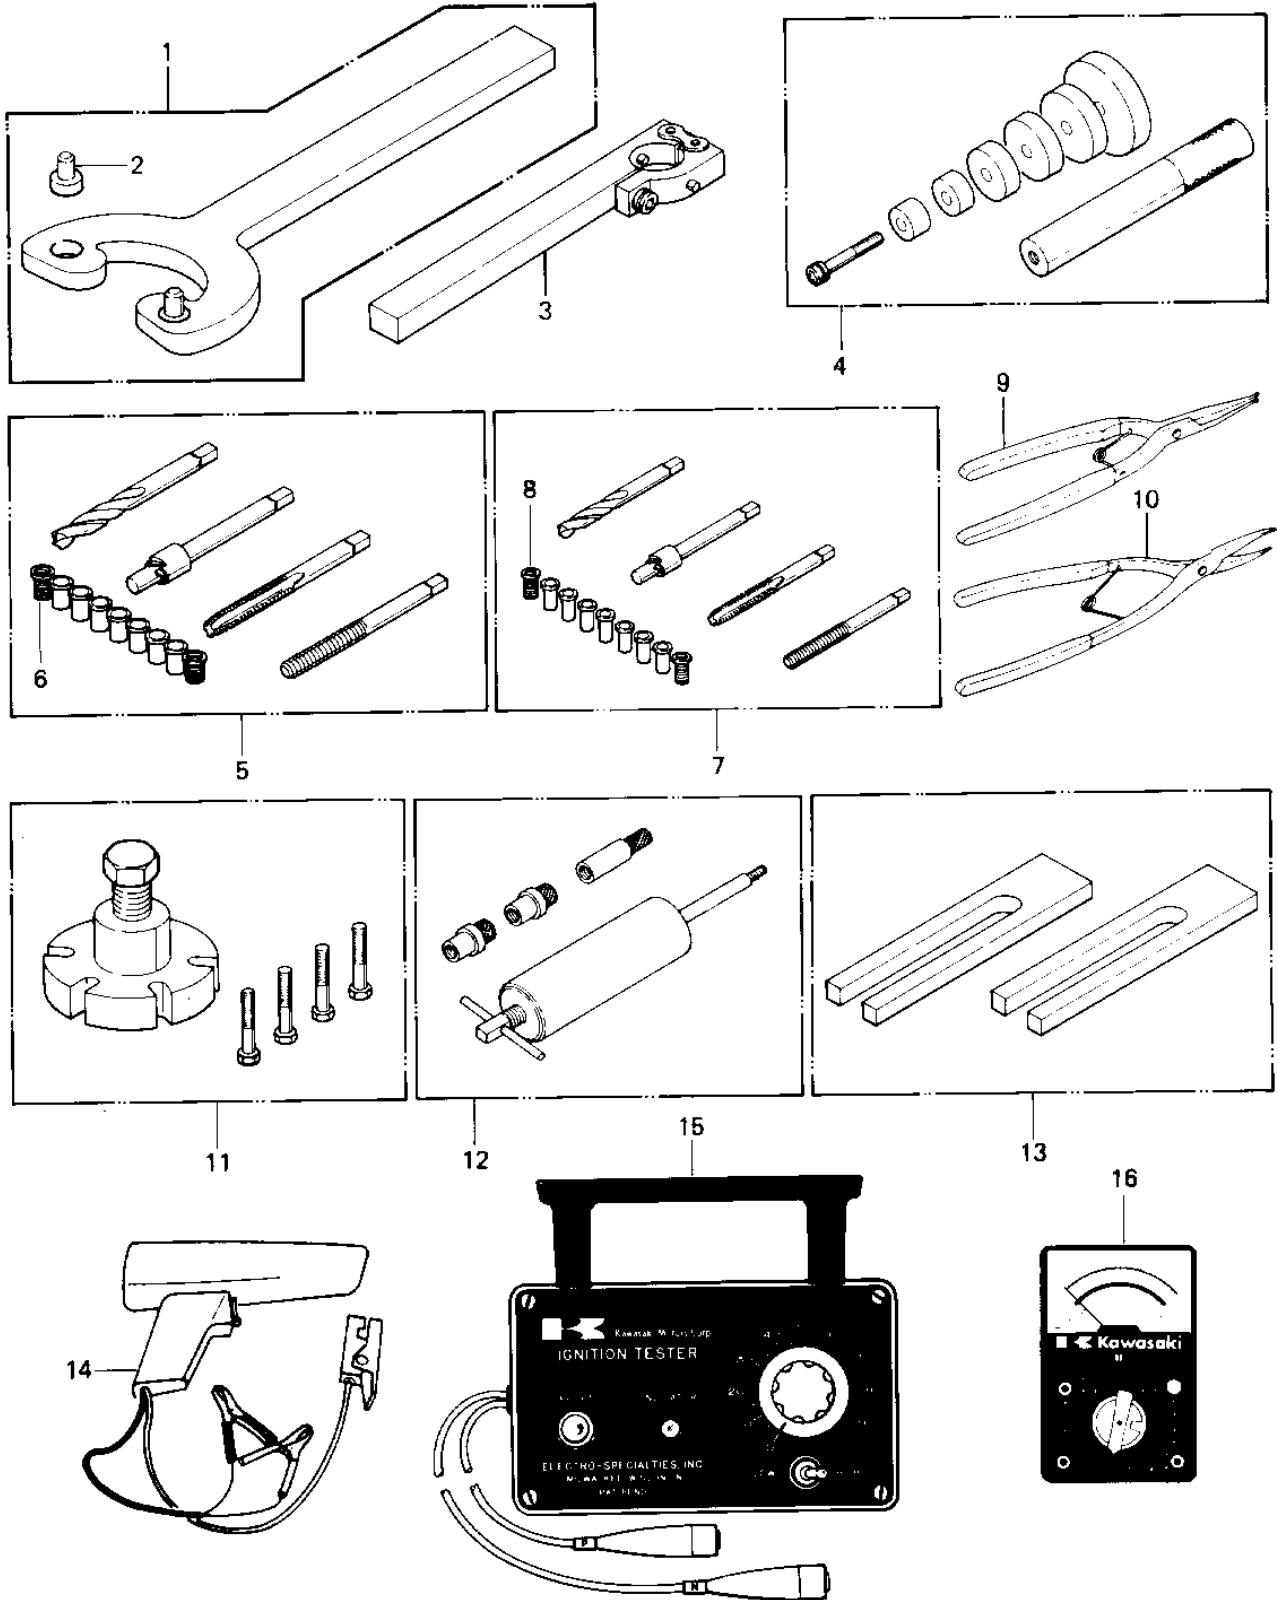

1982 JS440 PARTS DIAGRAM

SPECIAL SERVICE TOOLS ('82-'83 JS440-A6/

1982 JS440 PARTS LIST

SPECIAL SERVICE TOOLS ('82-'83 JS440-A6/

ITEM NAME	PART NUMBER	QUANTITY
SPANNER-COUPLER/FLYWH (Ref # 1)	T57001-276	1
UNAVAILABLE IN PRICE BOOK (Ref # 2)	T57001-275	2
HOLDER-DRIVE SHAFT (Ref # 3)	W56019-003	1
UNAVAILABLE IN PRICE BOOK (Ref # 4)	W56019-004	1
KIT-THREAD RPR,8MM (Ref # 5)	W56019-008	1
THRD INSERT 8MM (Canada) (Ref # 6)	W56019-009	1
KIT-THREAD RPR,6MM (Ref # 7)	W56019-006	1
THRD INSERT 6MM (Canada) (Ref # 8)	W56019-007	1
PLIERS,CIRCLIP,OUTSID (Ref # 9)	57001-144	1
PLIERS,CIRCLIP,INSIDE (Ref # 10)	57001-143	1
57001-259 (Canada) (Ref # 11)	T57001-259	1
57001-910 (Canada) (Ref # 12)	T57001-910	1
UNAVAILABLE IN PRICE BOOK (Ref # 13)	T57001-170	1
*** N.L.A.*** (Canada) (Ref # 14)	57001-3514	1
*** N.L.A.*** (Canada) (Ref # 15)	T56019-201	1
MULTIMETER (Ref # 16)	57001-983	1
FINDER-TDC (Ref # 16)	57001-402	1
PLIERS-PISTON RING (Ref # 16)	57001-115	1
UNAVAILABLE IN PRICE BOOK (Ref # 16)	T57001-272	1