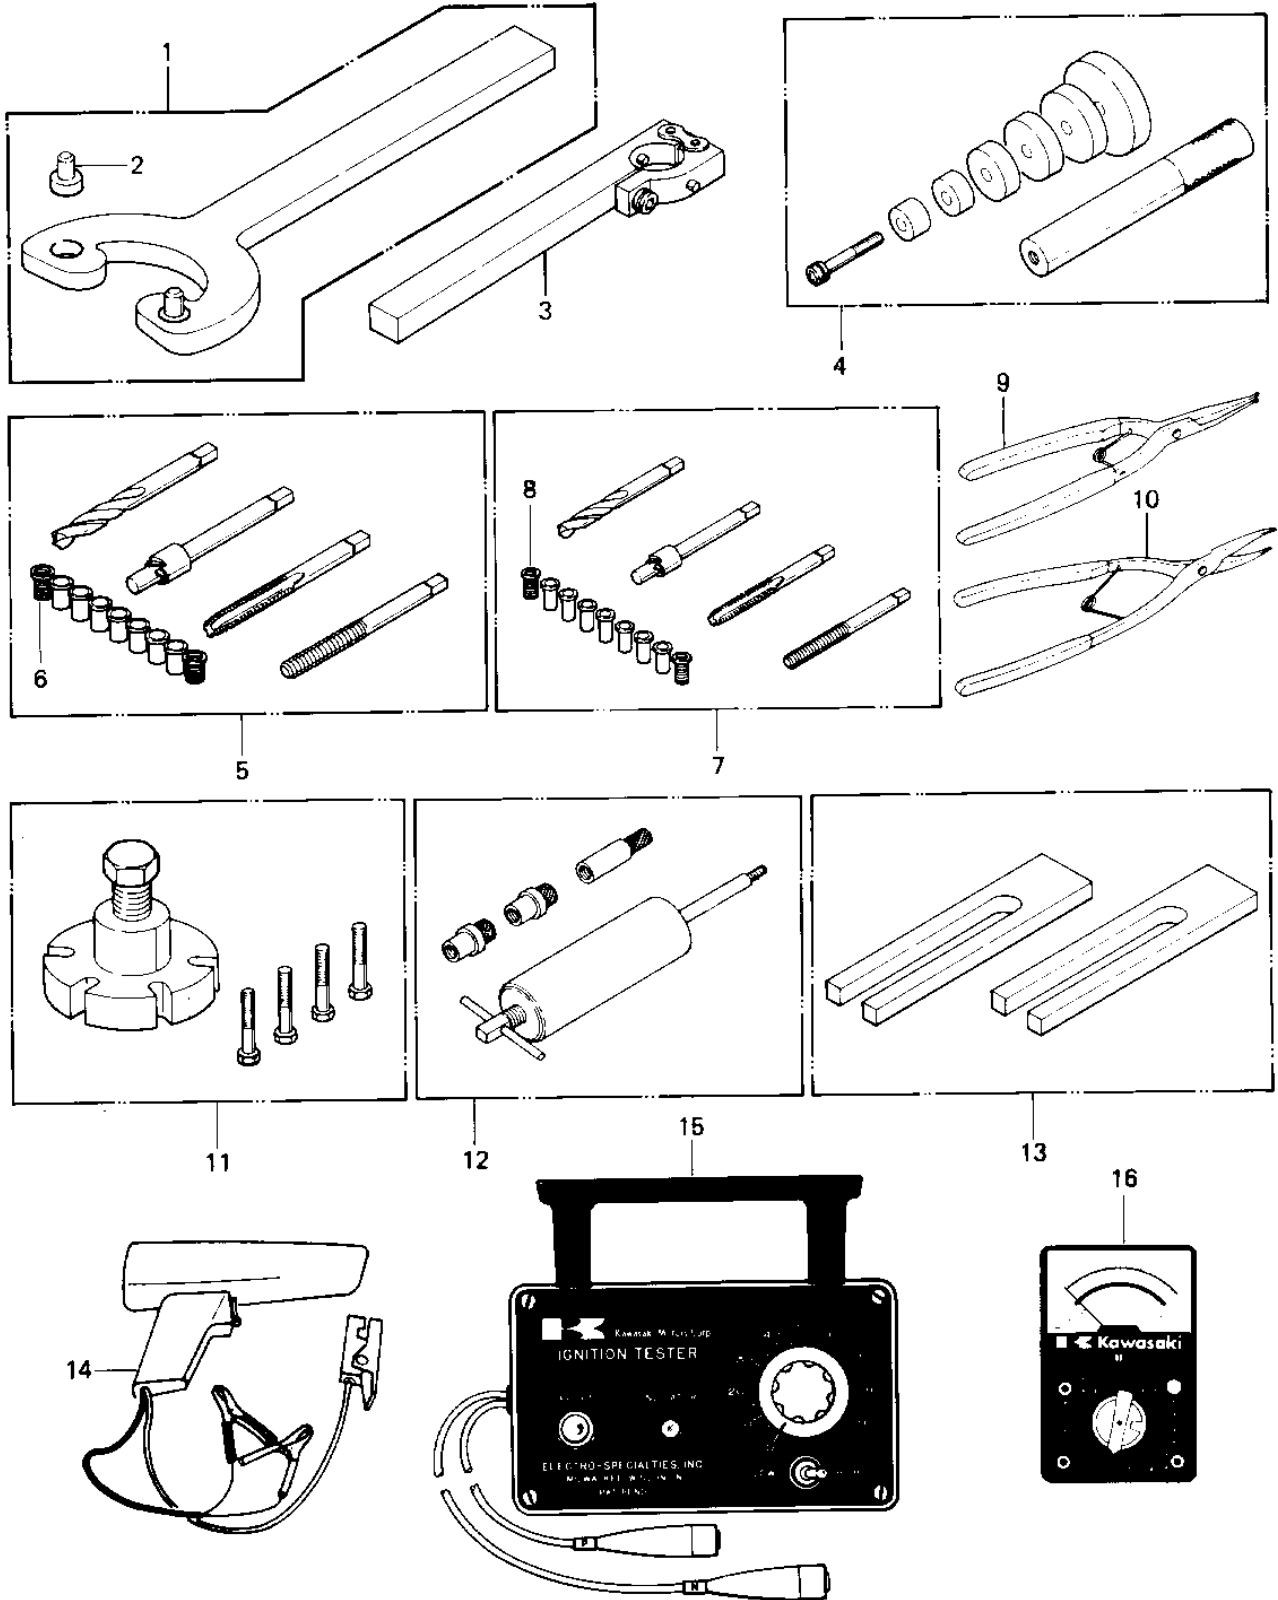

1983 JS440 PARTS DIAGRAM

SPECIAL SERVICE TOOLS ('82-'83 JS440-A6/

1983 JS440 PARTS LIST

SPECIAL SERVICE TOOLS ('82-'83 JS440-A6/

ITEM NAME	PART NUMBER	QUANTITY
SPANNER-COUPLER/FLYWH (Ref # 1)	T57001-276	1
UNAVAILABLE IN PRICE BOOK (Ref # 2)	T57001-275	2
HOLDER-DRIVE SHAFT (Ref # 3)	W56019-003	1
UNAVAILABLE IN PRICE BOOK (Ref # 4)	W56019-004	1
KIT-THREAD RPR,8MM (Ref # 5)	W56019-008	1
THRD INSERT 8MM (Canada) (Ref # 6)	W56019-009	1
KIT-THREAD RPR,6MM (Ref # 7)	W56019-006	1
THRD INSERT 6MM (Canada) (Ref # 8)	W56019-007	1
PLIERS,CIRCLIP,OUTSID (Ref # 9)	57001-144	1
PLIERS,CIRCLIP,INSIDE (Ref # 10)	57001-143	1
57001-259 (Canada) (Ref # 11)	T57001-259	1
57001-910 (Canada) (Ref # 12)	T57001-910	1
UNAVAILABLE IN PRICE BOOK (Ref # 13)	T57001-170	1
*** N.L.A.*** (Canada) (Ref # 14)	57001-3514	1
*** N.L.A.*** (Canada) (Ref # 15)	T56019-201	1
MULTIMETER (Ref # 16)	57001-983	1
FINDER-TDC (Ref # 16)	57001-402	1
PLIERS-PISTON RING (Ref # 16)	57001-115	1
UNAVAILABLE IN PRICE BOOK (Ref # 16)	T57001-272	1