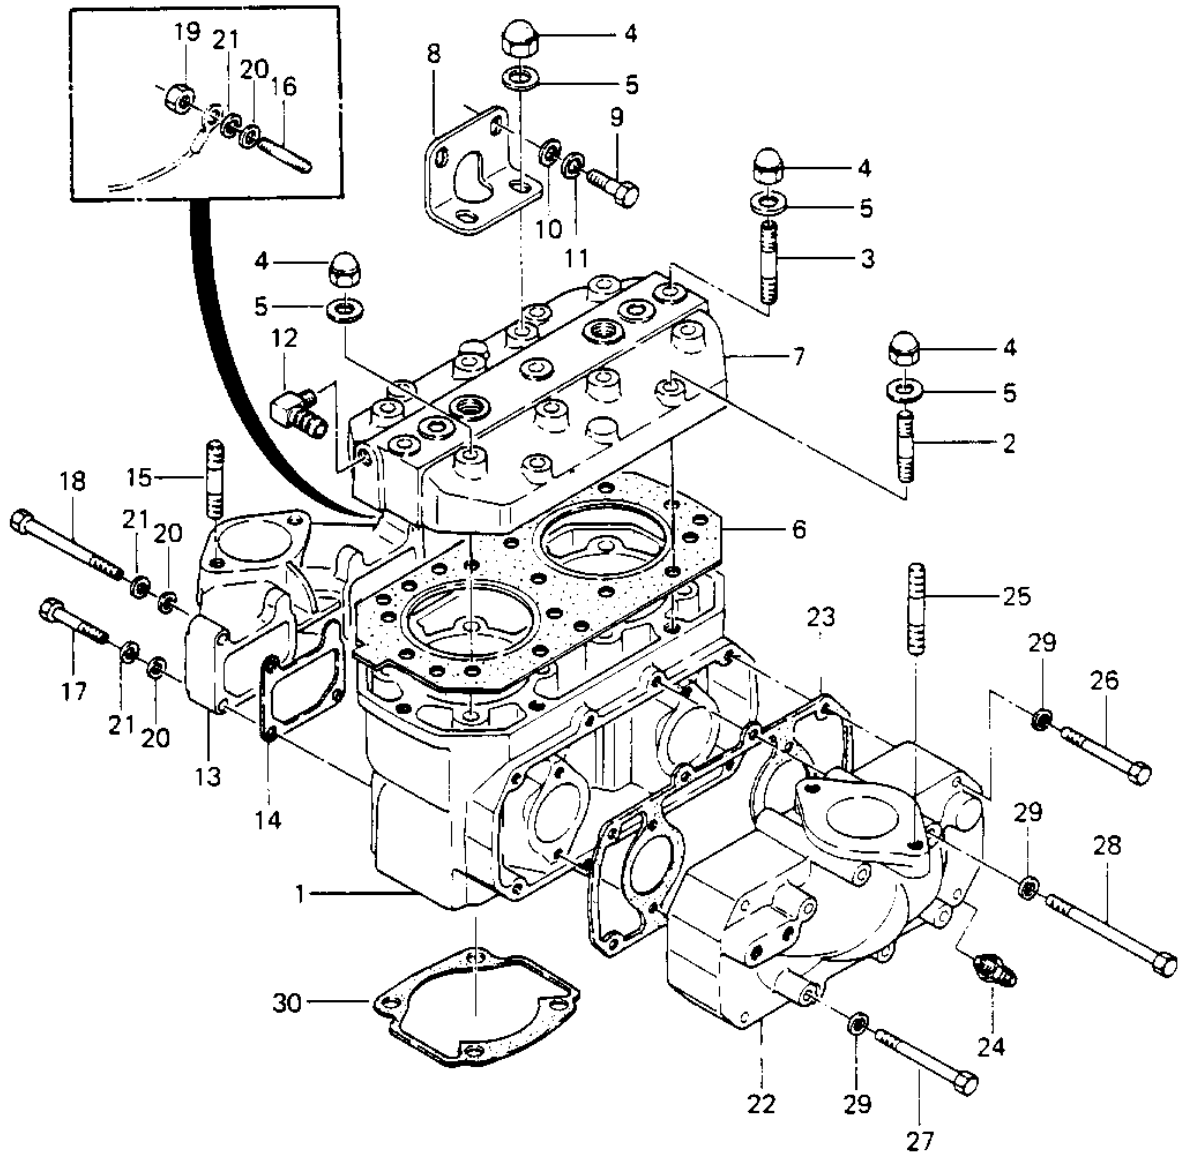

1986 JS440 PARTS DIAGRAM

CYLINDER HEAD/CYLINDER ('84-'86 JS440-A8)

1986 JS440 PARTS LIST

CYLINDER HEAD/CYLINDER ('84-'86 JS440-A8)

ITEM NAME	PART NUMBER	QUANTITY
CYLINDER-ENGINE (Ref # 1)	11005-3704	1
STUD,8X42 (Ref # 2)	92004-3016	4
STUD,8X50 (Ref # 3)	92004-3017	3
NUT-CAP,8MM (Ref # 4)	92015-3003	15
WASHER (Ref # 5)	411S0800	15
GASKET-HEAD (Ref # 6)	11004-3707	1
HEAD-COMP-CYLINDER (Ref # 7)	11008-3002-YR	1
BRACKET,CARBURETOR (Ref # 8)	11034-3011	1
BOLT 6X14 (Ref # 9)	110R0614	2
WASHER (Ref # 10)	411S0600	2
WASHER-SPRING,6MM (Ref # 11)	461S0600	2
ELBOW-WATER HOSE (Ref # 12)	52014-3002	1
MANIFOLD-INTAKE (Ref # 13)	59076-505-YR	1
GASKET,INTAKE (Ref # 14)	11009-3785	2
STUD,8X35 (Ref # 15)	172R0835	2
STUD,6X35 (Ref # 16)	171R0635	1
BOLT 6X35 (Ref # 17)	110R0635	3
BOLT,6X70 (Ref # 18)	110R0670	2
NUT,6M/M (Ref # 19)	311R0600	1
WASHER (Ref # 20)	410S0600	6
WASHER-SPRING,6MM (Ref # 21)	461S0600	6
MANIFOLD-EXHAUST (Ref # 22)	59081-504-YR	1
GASKET,EXHAUST MANIF (Ref # 23)	11009-3779	1
JOINT,HOSE (Ref # 24)	92005-3001	1
STUD,8X35 (Ref # 25)	172R0835	2
BOLT,6X50 (Ref # 26)	110R0650	6
BOLT,6X70 (Ref # 27)	110R0670	4
BOLT,6X85 (Ref # 28)	110R0685	2
WASHER (Ref # 29)	410S0600	12