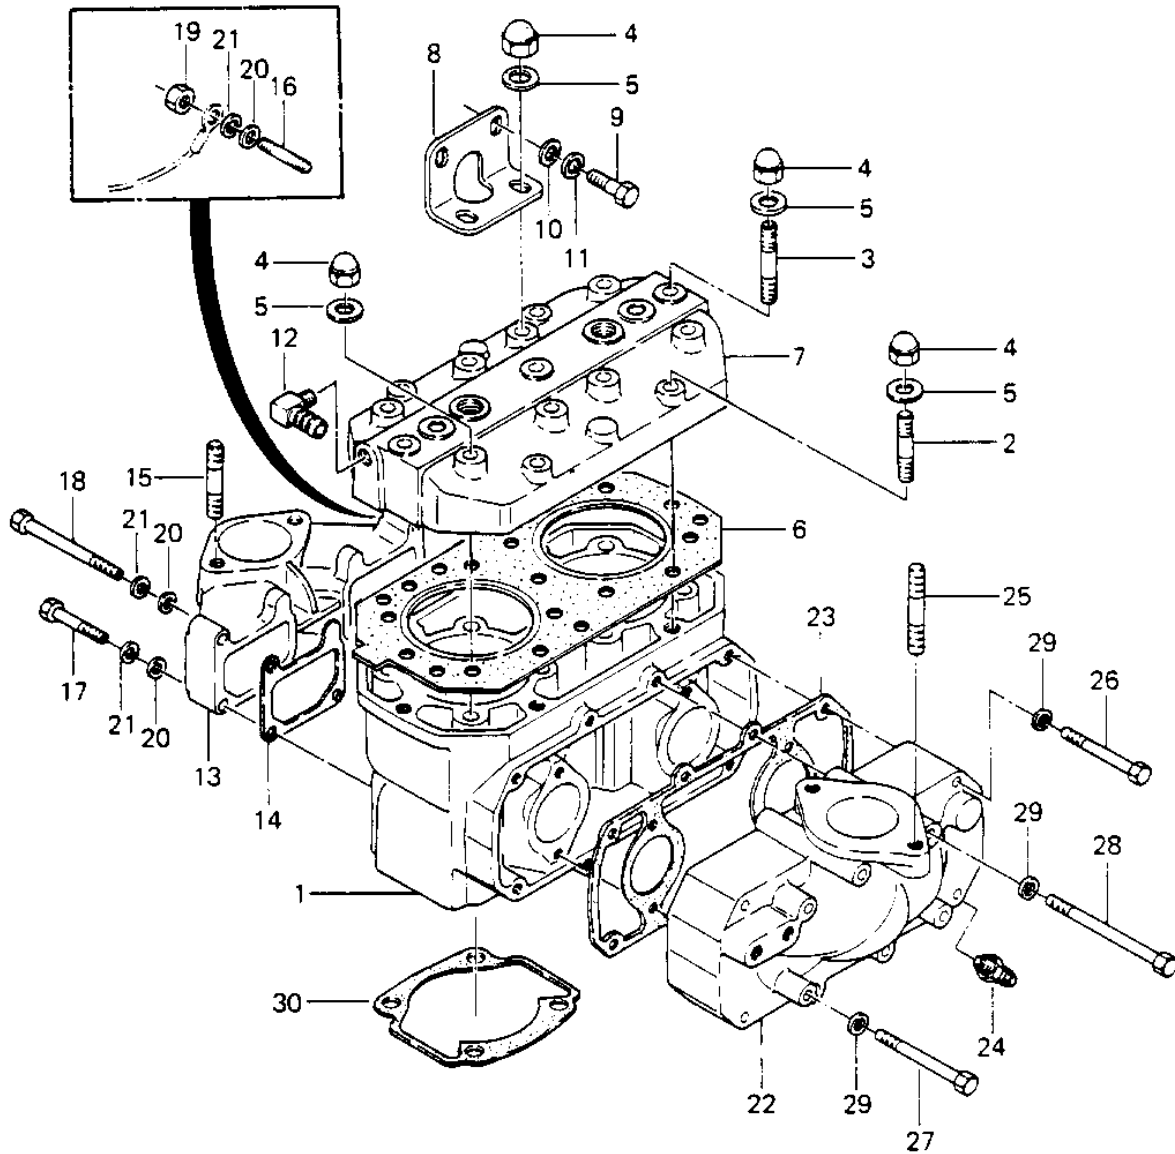

1984 JS440 PARTS DIAGRAM

CYLINDER HEAD/CYLINDER ('84-'86 JS440-A8)

1984 JS440 PARTS LIST

CYLINDER HEAD/CYLINDER ('84-'86 JS440-A8)

ITEM NAME	PART NUMBER	QUANTITY
CYLINDER-ENGINE (Ref # 1)	11005-3704	1
STUD,8X42 (Ref # 2)	92004-3016	4
STUD,8X50 (Ref # 3)	92004-3017	3
NUT-CAP,8MM (Ref # 4)	92015-3003	15
WASHER (Ref # 5)	411S0800	15
GASKET-HEAD (Ref # 6)	11004-3707	1
HEAD-COMP-CYLINDER (Ref # 7)	11008-3002-YR	1
BRACKET,CARBURETOR (Ref # 8)	11034-3011	1
BOLT 6X14 (Ref # 9)	110R0614	2
WASHER (Ref # 10)	411S0600	2
WASHER-SPRING,6MM (Ref # 11)	461S0600	2
ELBOW-WATER HOSE (Ref # 12)	52014-3002	1
MANIFOLD-INTAKE (Ref # 13)	59076-505-YR	1
GASKET,INTAKE (Ref # 14)	11009-3785	2
STUD,8X35 (Ref # 15)	172R0835	2
STUD,6X35 (Ref # 16)	171R0635	1
BOLT 6X35 (Ref # 17)	110R0635	3
BOLT,6X70 (Ref # 18)	110R0670	2
NUT,6M/M (Ref # 19)	311R0600	1
WASHER (Ref # 20)	410S0600	6
WASHER-SPRING,6MM (Ref # 21)	461S0600	6
MANIFOLD-EXHAUST (Ref # 22)	59081-504-YR	1
GASKET,EXHAUST MANIF (Ref # 23)	11009-3779	1
JOINT,HOSE (Ref # 24)	92005-3001	1
STUD,8X35 (Ref # 25)	172R0835	2
BOLT,6X50 (Ref # 26)	110R0650	6
BOLT,6X70 (Ref # 27)	110R0670	4
BOLT,6X85 (Ref # 28)	110R0685	2
WASHER (Ref # 29)	410S0600	12