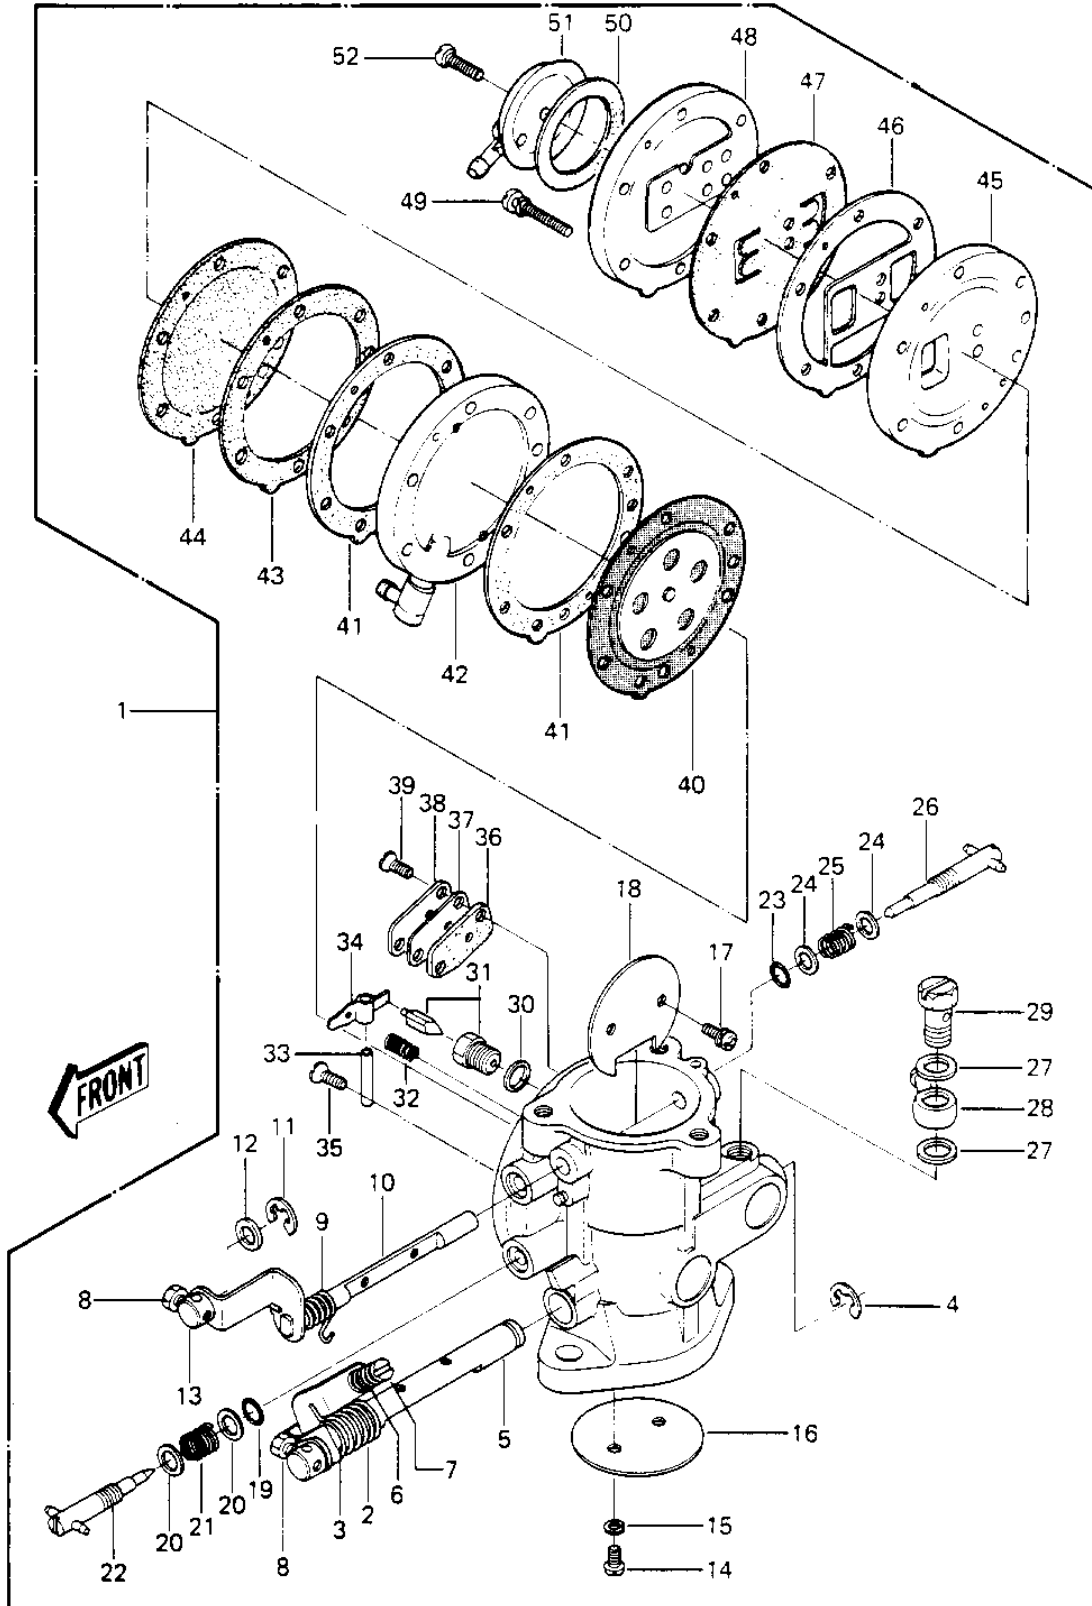

1985 JS440 PARTS DIAGRAM

CARBURETOR ('84-'86 JS440-A8/A9/A1)