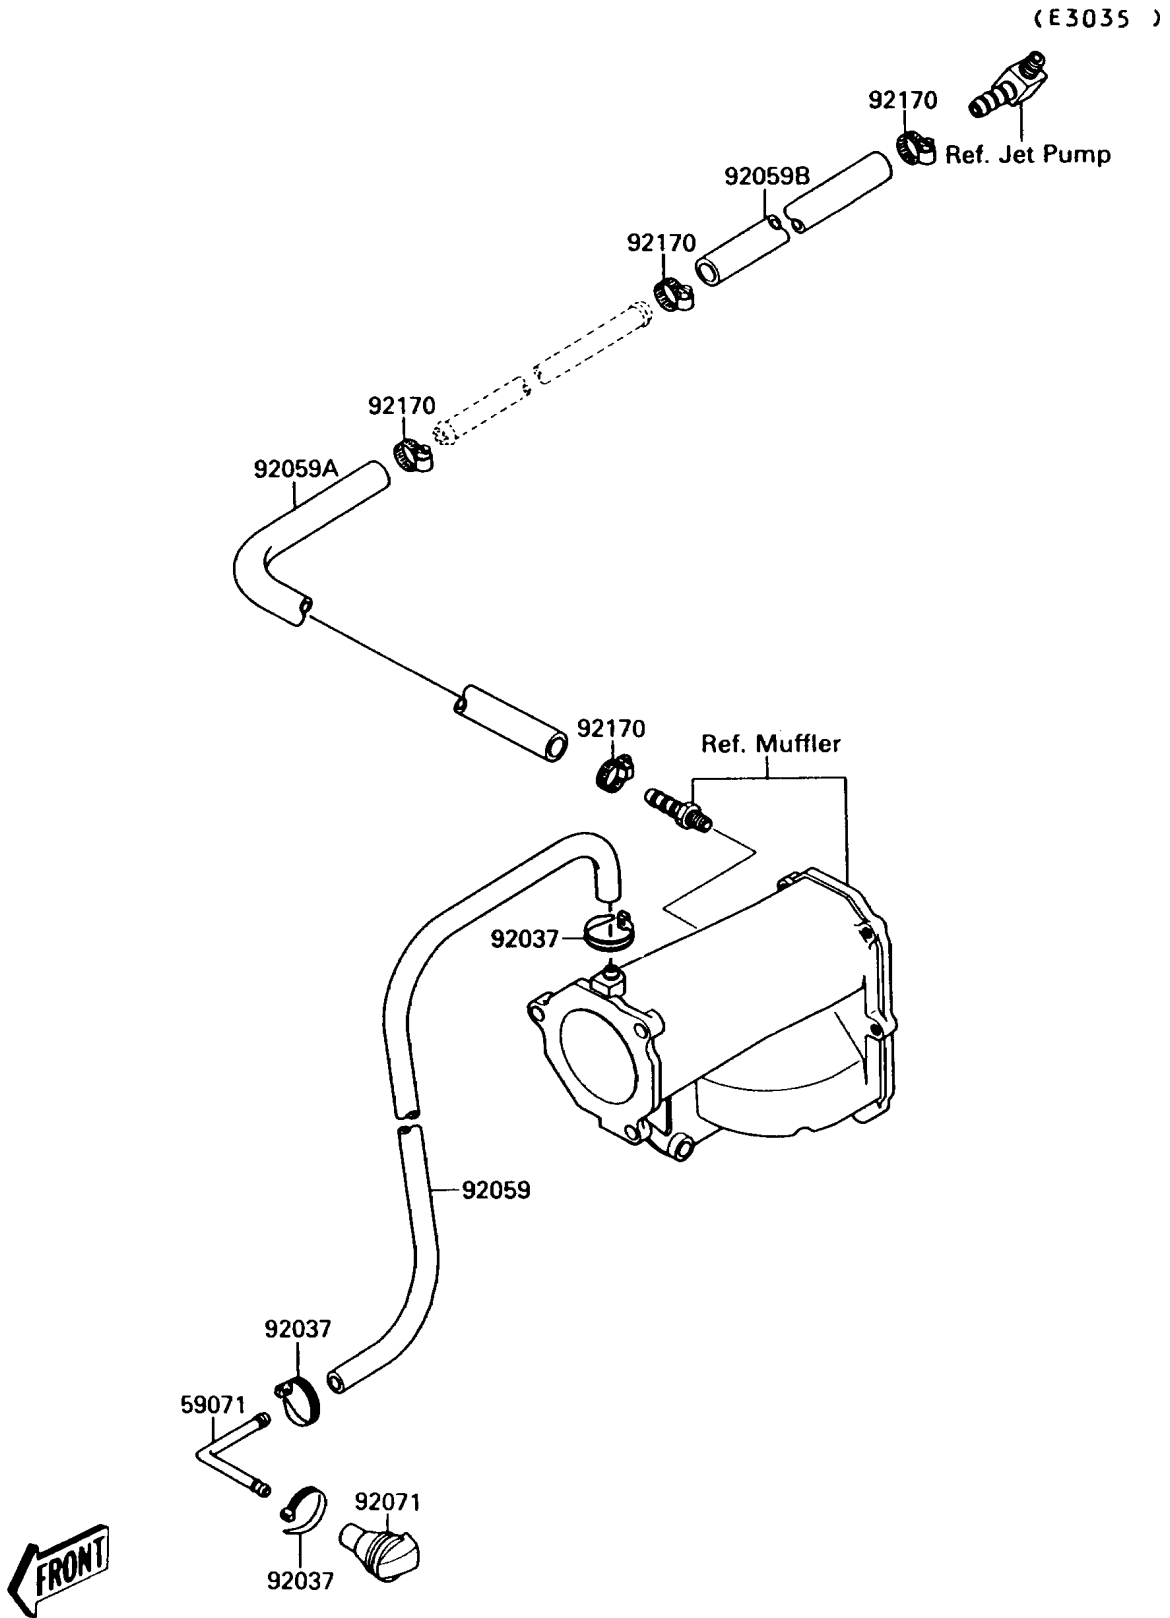

1988 300 SX PARTS DIAGRAM

Cooling

1988 300 SX PARTS LIST

Cooling

ITEM NAME	PART NUMBER	QUANTITY
JOINT (Ref # 59071)	59071-3706	1
TUBE,FUEL,6.5X11.5X310 (Ref # 92059)	92059-1252	1
TUBE,9X16X460 (Ref # 92059A)	92059-3718	1
TUBE,9X16X300 (Ref # 92059B)	92059-3750	1
GROMMET (Ref # 92071)	92071-3732	1
CLAMP (Ref # 92170)	92170-3718	4