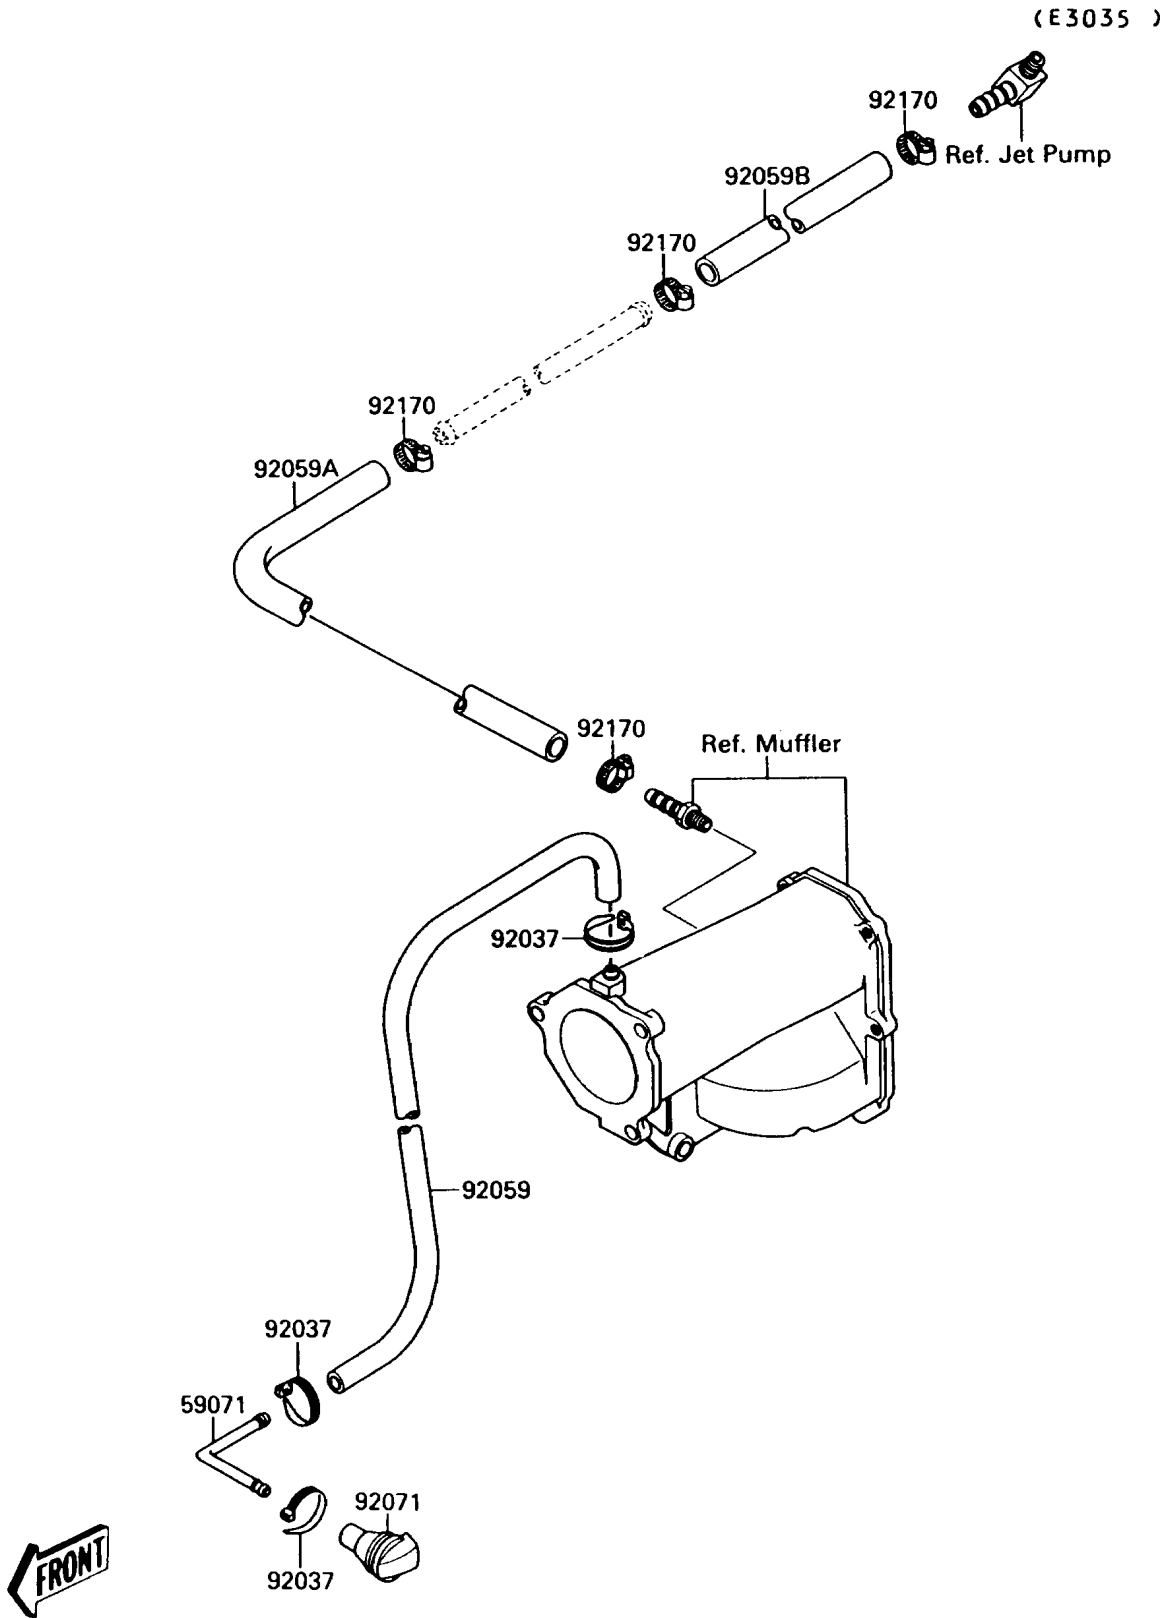

1990 300 SX PARTS DIAGRAM

Cooling

1990 300 SX PARTS LIST

Cooling

ITEM NAME	PART NUMBER	QUANTITY
JOINT (Ref # 59071)	59071-3706	1
CLAMP (Ref # 92037)	92037-1173	3
TUBE,FUEL,6.5X11.5X310 (Ref # 92059)	92059-1252	1
TUBE,9X16X460 (Ref # 92059A)	92059-3718	1
TUBE,9X16X300 (Ref # 92059B)	92059-3750	1
GROMMET (Ref # 92071)	92071-3732	1
CLAMP (Ref # 92170)	92170-3718	4