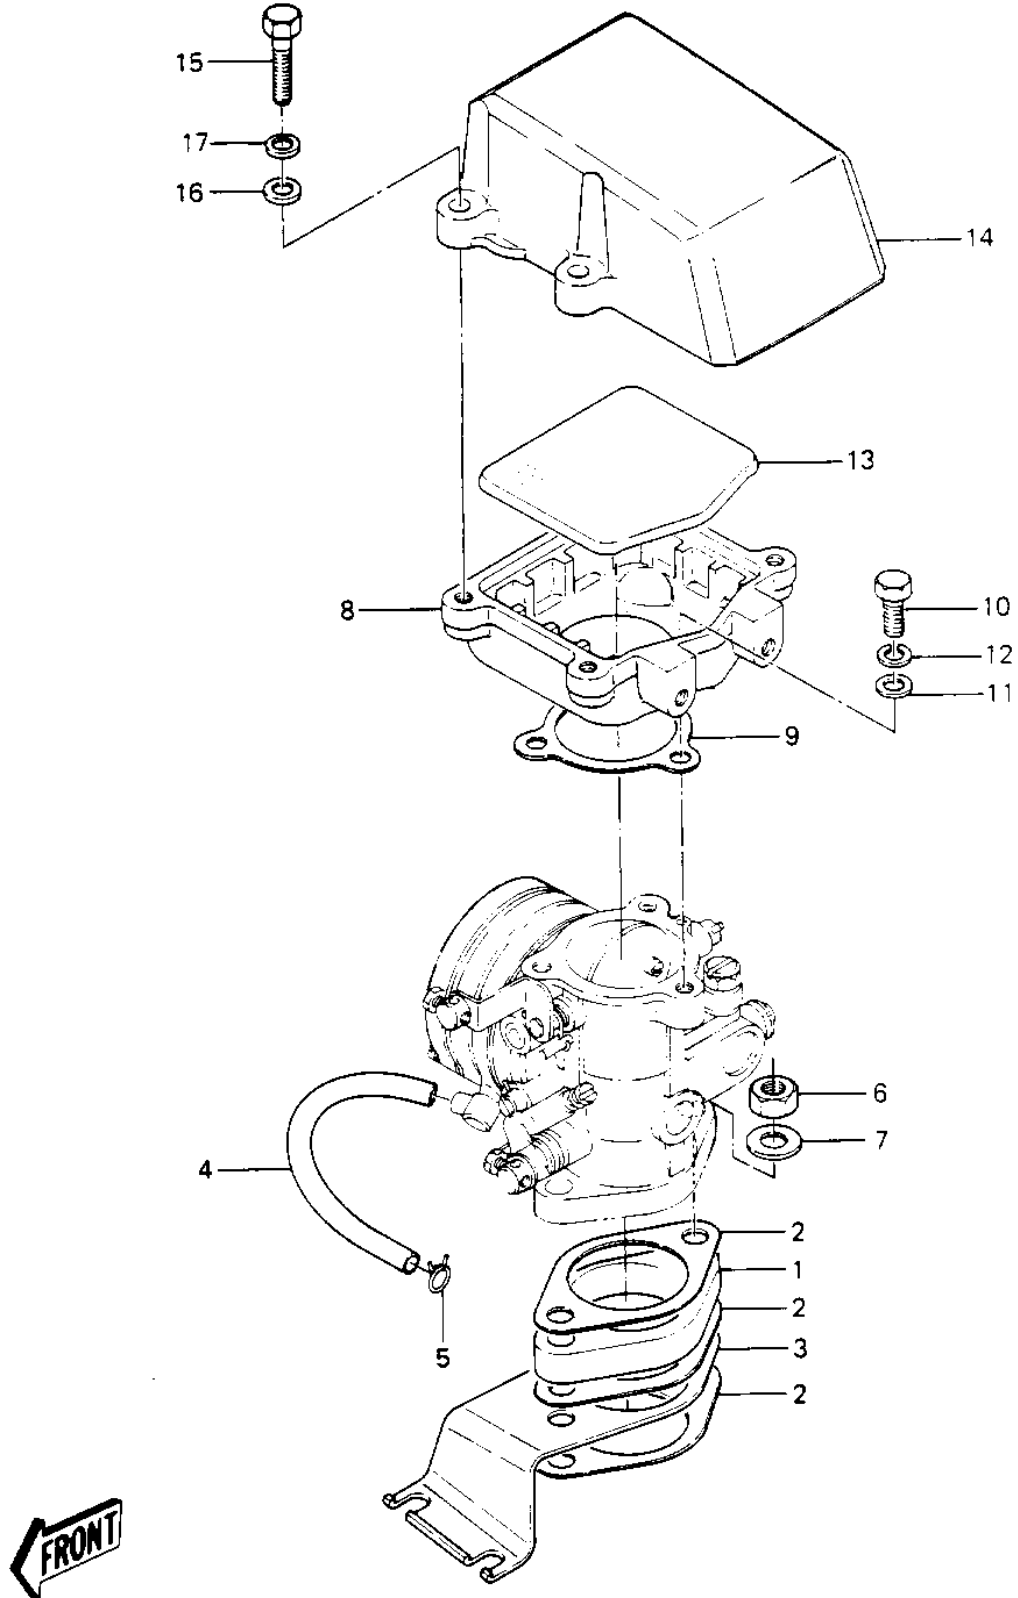

1986 JS440 PARTS DIAGRAM

CARBURETOR BRACKETS/FLAME ARRESTER ('84-

1986 JS440 PARTS LIST

CARBURETOR BRACKETS/FLAME ARRESTER ('84-

ITEM NAME	PART NUMBER	QUANTITY
INSULATOR (Ref # 1)	16061-511	1
GASKET,INSULATOR (Ref # 2)	11009-3786	3
BRACKET,CONTROL (Ref # 3)	11034-3004	1
PIPE,PULS (Ref # 4)	92059-518	1
CLAMP,SPARK PLUG CAP (Ref # 5)	92037-1173	1
NUT,8MM (Ref # 6)	312R0800	2
WASHER,PLAIN,8MM (Ref # 7)	92022-3043	2
CASE,FLAME ARRESTER (Ref # 8)	32099-3702	1
GASKET (Ref # 9)	11060-3702	1
BOLT,6X22 (Ref # 10)	92001-2047	3
WASHER (Ref # 11)	410S0600	3
WASHER-SPRING,6MM (Ref # 12)	461S0600	3
ARRESTER-FLAME (Ref # 13)	59006-3706	1
COVER-INTAKE (Ref # 14)	59421-3001-YR	1
BOLT,6X30 (Ref # 15)	92001-3022	4
WASHER (Ref # 16)	410S0600	4
WASHER-SPRING,6MM (Ref # 17)	461S0600	4