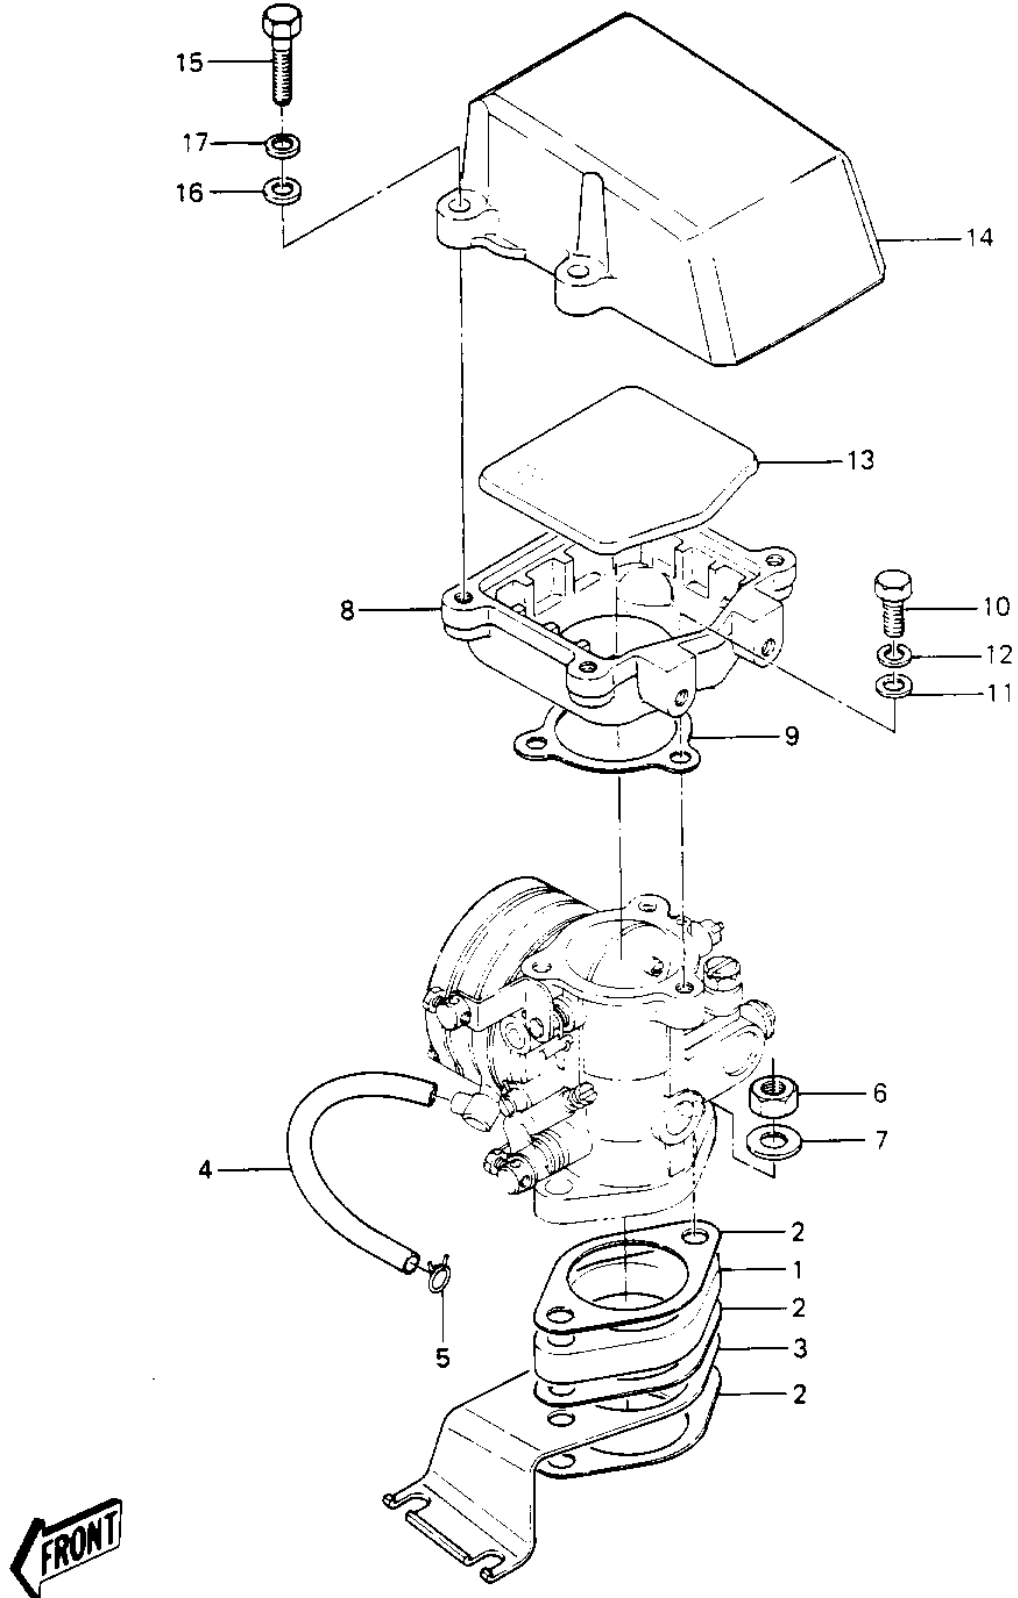

# 1985 JS440 PARTS DIAGRAM

CARBURETOR BRACKETS/FLAME ARRESTER ('84-

# 1985 JS440 PARTS LIST

## CARBURETOR BRACKETS/FLAME ARRESTER ('84-

ITEM NAME	PART NUMBER	QUANTITY
INSULATOR (Ref # 1)	16061-511	1
GASKET,INSULATOR (Ref # 2)	11009-3786	3
BRACKET,CONTROL (Ref # 3)	11034-3004	1
PIPE,PULS (Ref # 4)	92059-518	1
CLAMP,SPARK PLUG CAP (Ref # 5)	92037-1173	1
NUT,8MM (Ref # 6)	312R0800	2
WASHER,PLAIN,8MM (Ref # 7)	92022-3043	2
CASE,FLAME ARRESTER (Ref # 8)	32099-3702	1
GASKET (Ref # 9)	11060-3702	1
BOLT,6X22 (Ref # 10)	92001-2047	3
WASHER (Ref # 11)	410S0600	3
WASHER-SPRING,6MM (Ref # 12)	461S0600	3
ARRESTER-FLAME (Ref # 13)	59006-3706	1
COVER-INTAKE (Ref # 14)	59421-3001-YR	1
BOLT,6X30 (Ref # 15)	92001-3022	4
WASHER (Ref # 16)	410S0600	4
WASHER-SPRING,6MM (Ref # 17)	461S0600	4