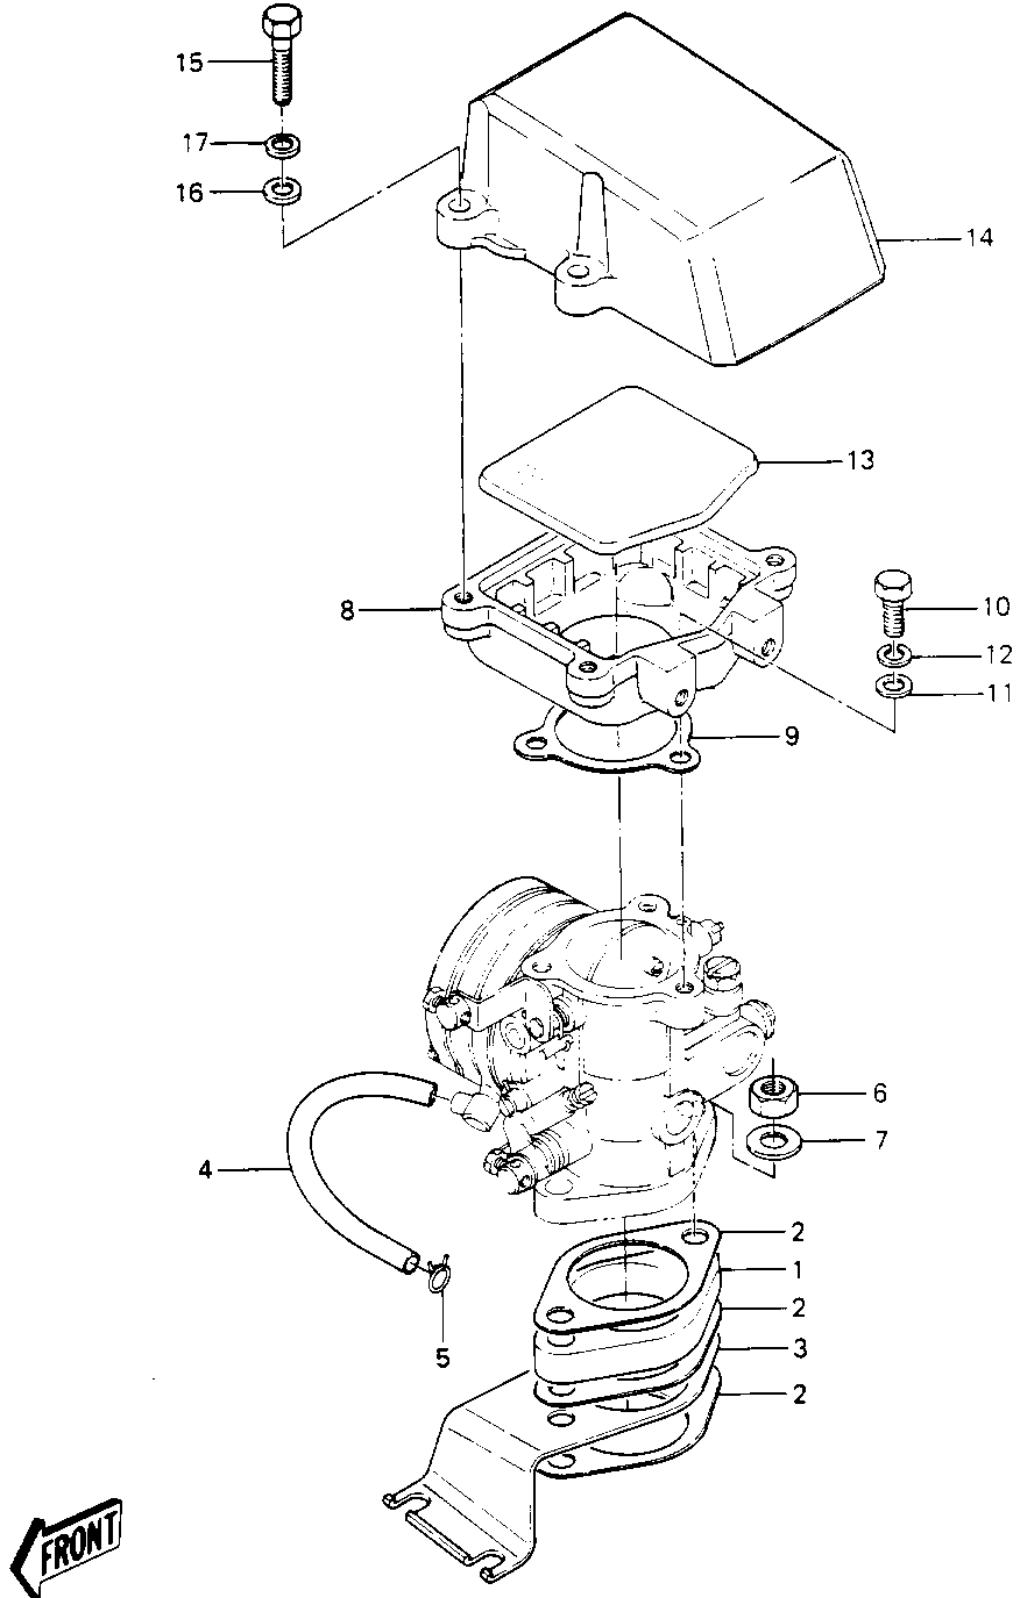

1985 JS440 PARTS DIAGRAM

CARBURETOR BRACKETS/FLAME ARRESTER ('84-

1985 JS440 PARTS LIST

CARBURETOR BRACKETS/FLAME ARRESTER ('84-

ITEM NAME	PART NUMBER	QUANTITY
INSULATOR (Ref # 1)	16061-511	1
GASKET,INSULATOR (Ref # 2)	11009-3786	3
BRACKET,CONTROL (Ref # 3)	11034-3004	1
PIPE,PULS (Ref # 4)	92059-518	1
CLAMP,SPARK PLUG CAP (Ref # 5)	92037-1173	1
NUT,8MM (Ref # 6)	312R0800	2
WASHER,PLAIN,8MM (Ref # 7)	92022-3043	2
CASE,FLAME ARRESTER (Ref # 8)	32099-3702	1
GASKET (Ref # 9)	11060-3702	1
BOLT,6X22 (Ref # 10)	92001-2047	3
WASHER (Ref # 11)	410S0600	3
WASHER-SPRING,6MM (Ref # 12)	461S0600	3
ARRESTER-FLAME (Ref # 13)	59006-3706	1
COVER-INTAKE (Ref # 14)	59421-3001-YR	1
BOLT,6X30 (Ref # 15)	92001-3022	4
WASHER (Ref # 16)	410S0600	4
WASHER-SPRING,6MM (Ref # 17)	461S0600	4