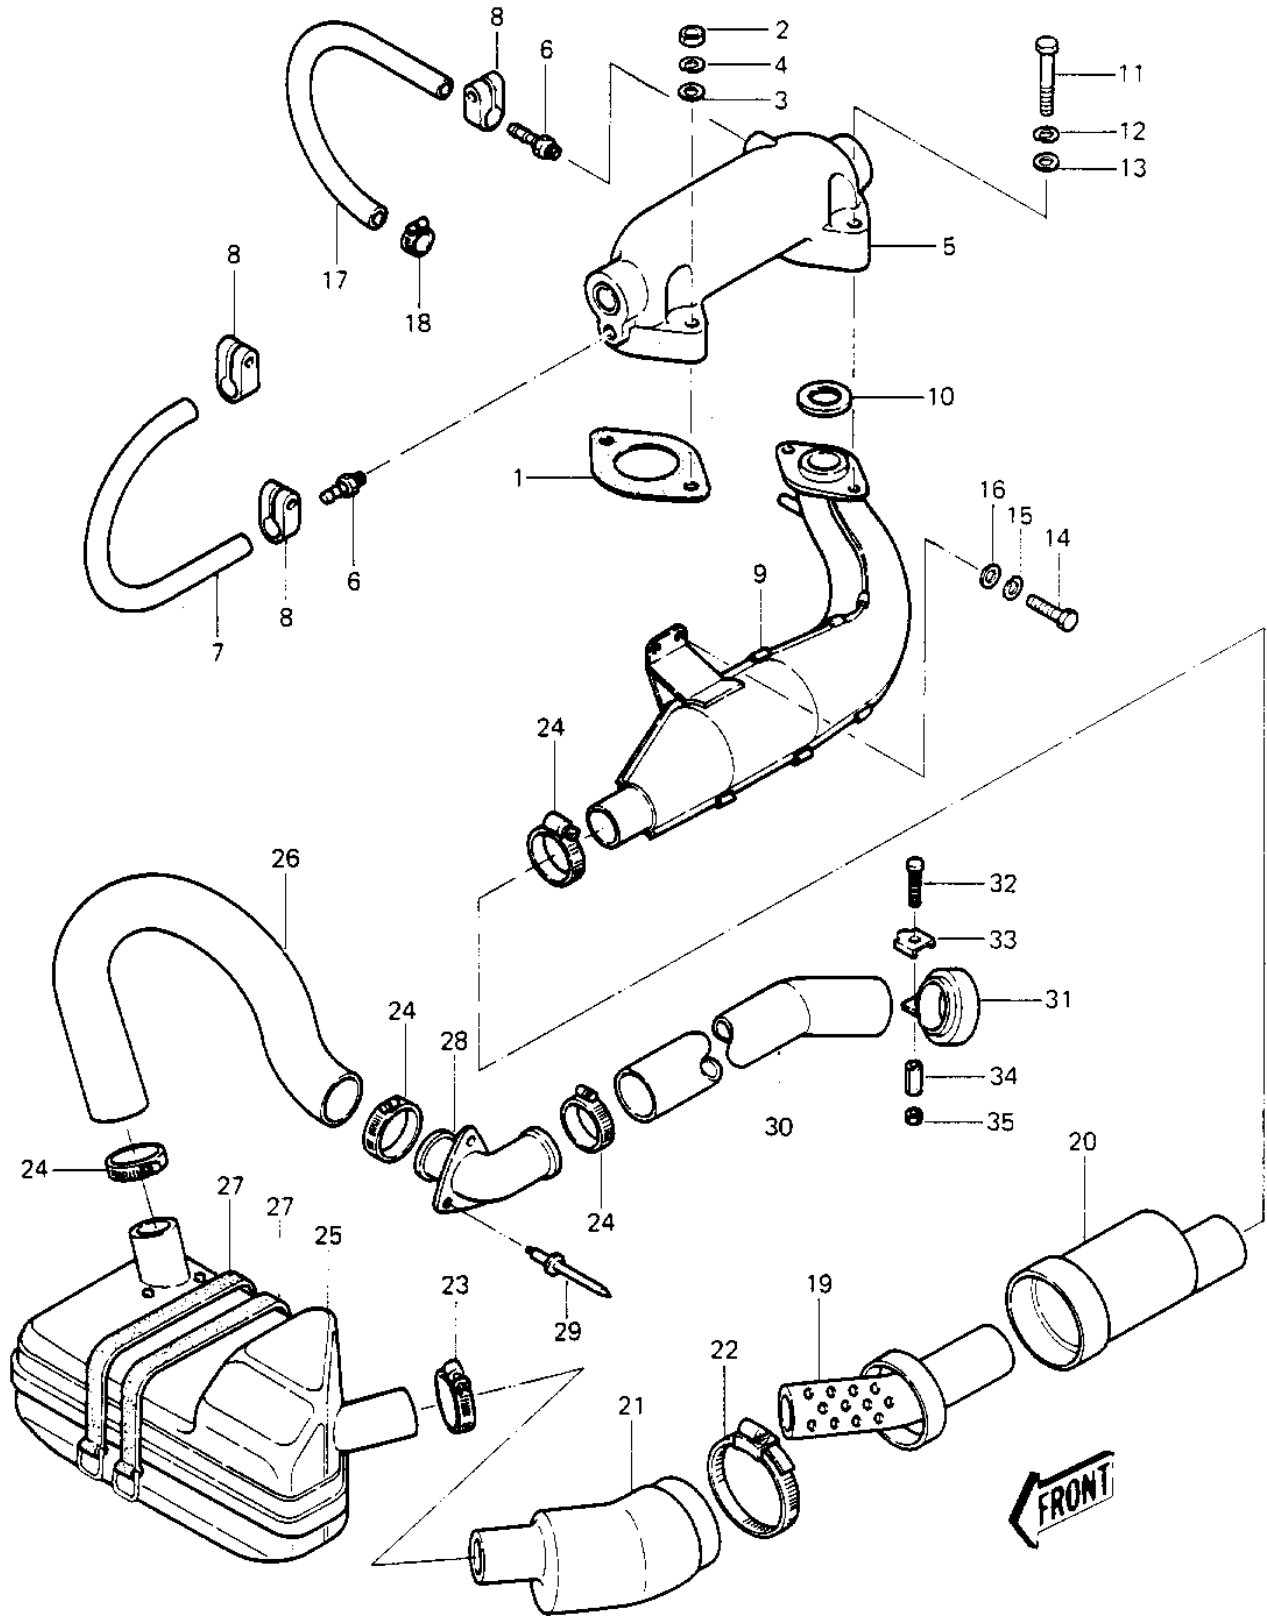

1986 JS440 PARTS DIAGRAM

MUFFLER ('84-'86 JS440-A8/A9/A10)

1986 JS440 PARTS LIST

MUFFLER ('84-'86 JS440-A8/A9/A10)

ITEM NAME	PART NUMBER	QUANTITY
GASKET,EXHAUST (Ref # 1)	11060-3710	1
NUT,8 M/M (Ref # 2)	311M0800	2
WASHER (Ref # 3)	410S0800	2
WASHER SPRING 8MM (Ref # 4)	461S0800	2
PIPE-EXHAUST (Ref # 5)	18049-3006-YR	1
JOINT,HOSE (Ref # 6)	92005-3001	2
TUBE,9X190 (Ref # 7)	92059-3021	1
CLAMP,HOSE (Ref # 8)	92037-504	3
EXPANSION CHAMBER (Ref # 9)	18001-520	1
GASKET,EXHAUST (Ref # 10)	11009-3784	1
BOLT,8X45 (Ref # 11)	110R0845	2
WASHER SPRING 8MM (Ref # 12)	461S0800	2
WASHER (Ref # 13)	410S0800	2
BOLT,8X20 (Ref # 14)	110R0820	2
WASHER SPRING 8MM (Ref # 15)	461S0800	2
WASHER (Ref # 16)	410S0800	2
HOSE (Ref # 17)	92059-523	1
CLAMP,HOSE (Ref # 18)	92037-504	1
PIPE-RESNTR. CONNECTR (Ref # 19)	59151-528	1
TUBE (Ref # 20)	92059-542	1
TUBE (Ref # 21)	92059-543	1
CLAMP (Ref # 22)	92037-541	1
CLAMP,HOSE (Ref # 23)	92037-506	1
CLAMP (Ref # 24)	92037-509	4
MUFFLER-COMP,WATERBOX (Ref # 25)	49070-3714	1
HOSE (Ref # 26)	92059-528	1
BAND (Ref # 27)	92072-511	2
PIPE,TAIL (Ref # 28)	59156-506	1
RIVET (Ref # 29)	92039-3701	3

1986 JS440 PARTS LIST

MUFFLER ('84-'86 JS440-A8/A9/A10)

ITEM NAME	PART NUMBER	QUANTITY
HOSE, TAIL (Ref # 30)	92059-549	1
CLAMP (Ref # 31)	92037-545	1
SCREW, 6X45 (Ref # 32)	92009-3747	1
WASHER (Ref # 33)	92095-513	1
NUT, 6M/M (Ref # 34)	92015-532	1
NUT, 6M/M (Ref # 35)	311R0600	1