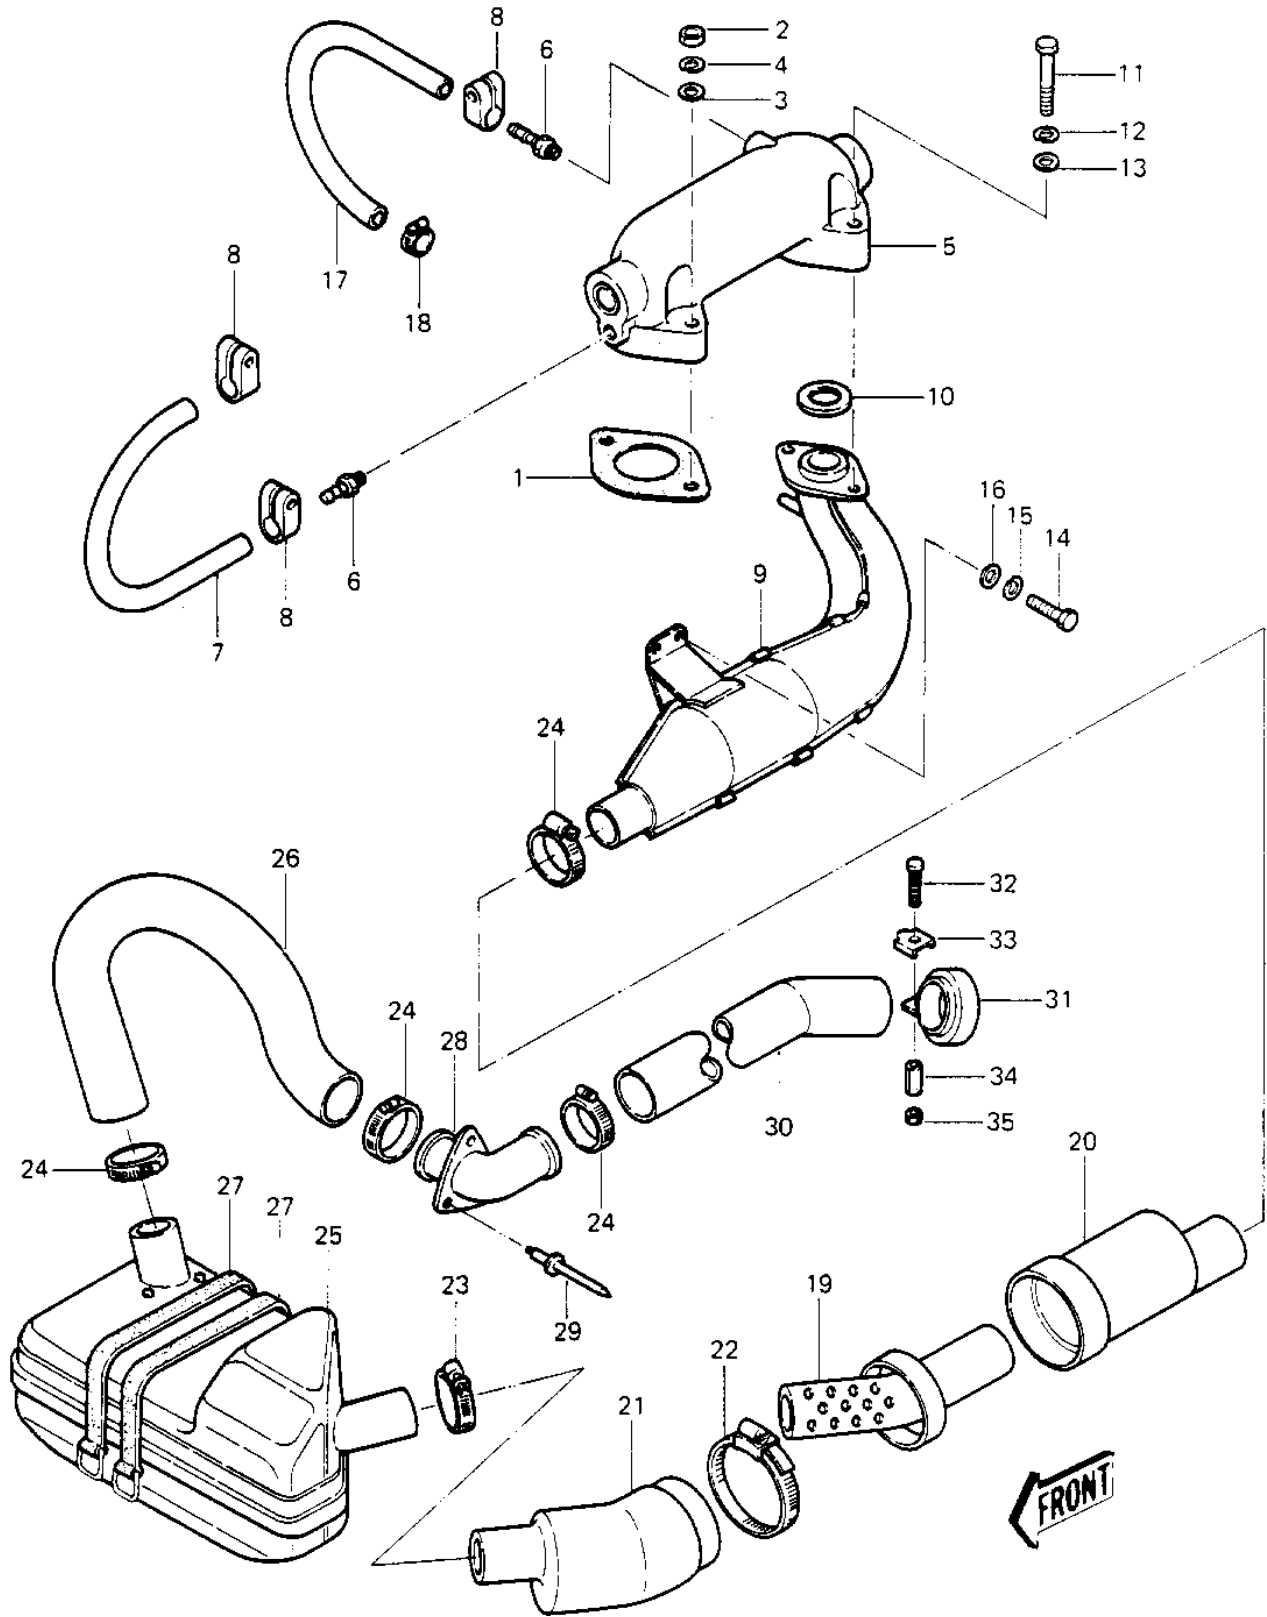

1985 JS440 PARTS DIAGRAM

MUFFLER ('84-'86 JS440-A8/A9/A10)

1985 JS440 PARTS LIST

MUFFLER ('84-'86 JS440-A8/A9/A10)

ITEM NAME	PART NUMBER	QUANTITY
GASKET,EXHAUST (Ref # 1)	11060-3710	1
NUT,8 M/M (Ref # 2)	311M0800	2
WASHER (Ref # 3)	410S0800	2
WASHER SPRING 8MM (Ref # 4)	461S0800	2
PIPE-EXHAUST (Ref # 5)	18049-3006-YR	1
JOINT,HOSE (Ref # 6)	92005-3001	2
TUBE,9X190 (Ref # 7)	92059-3021	1
CLAMP,HOSE (Ref # 8)	92037-504	3
EXPANSION CHAMBER (Ref # 9)	18001-520	1
GASKET,EXHAUST (Ref # 10)	11009-3784	1
BOLT,8X45 (Ref # 11)	110R0845	2
WASHER SPRING 8MM (Ref # 12)	461S0800	2
WASHER (Ref # 13)	410S0800	2
BOLT,8X20 (Ref # 14)	110R0820	2
WASHER SPRING 8MM (Ref # 15)	461S0800	2
WASHER (Ref # 16)	410S0800	2
HOSE (Ref # 17)	92059-523	1
CLAMP,HOSE (Ref # 18)	92037-504	1
PIPE-RESNTR. CONNECTR (Ref # 19)	59151-528	1
TUBE (Ref # 20)	92059-542	1
TUBE (Ref # 21)	92059-543	1
CLAMP (Ref # 22)	92037-541	1
CLAMP,HOSE (Ref # 23)	92037-506	1
CLAMP (Ref # 24)	92037-509	4
MUFFLER-COMP,WATERBOX (Ref # 25)	49070-3714	1
HOSE (Ref # 26)	92059-528	1
BAND (Ref # 27)	92072-511	2
PIPE,TAIL (Ref # 28)	59156-506	1
RIVET (Ref # 29)	92039-3701	3

1985 JS440 PARTS LIST

MUFFLER ('84-'86 JS440-A8/A9/A10)

ITEM NAME	PART NUMBER	QUANTITY
HOSE, TAIL (Ref # 30)	92059-549	1
CLAMP (Ref # 31)	92037-545	1
SCREW, 6X45 (Ref # 32)	92009-3747	1
WASHER (Ref # 33)	92095-513	1
NUT, 6M/M (Ref # 34)	92015-532	1
NUT, 6M/M (Ref # 35)	311R0600	1