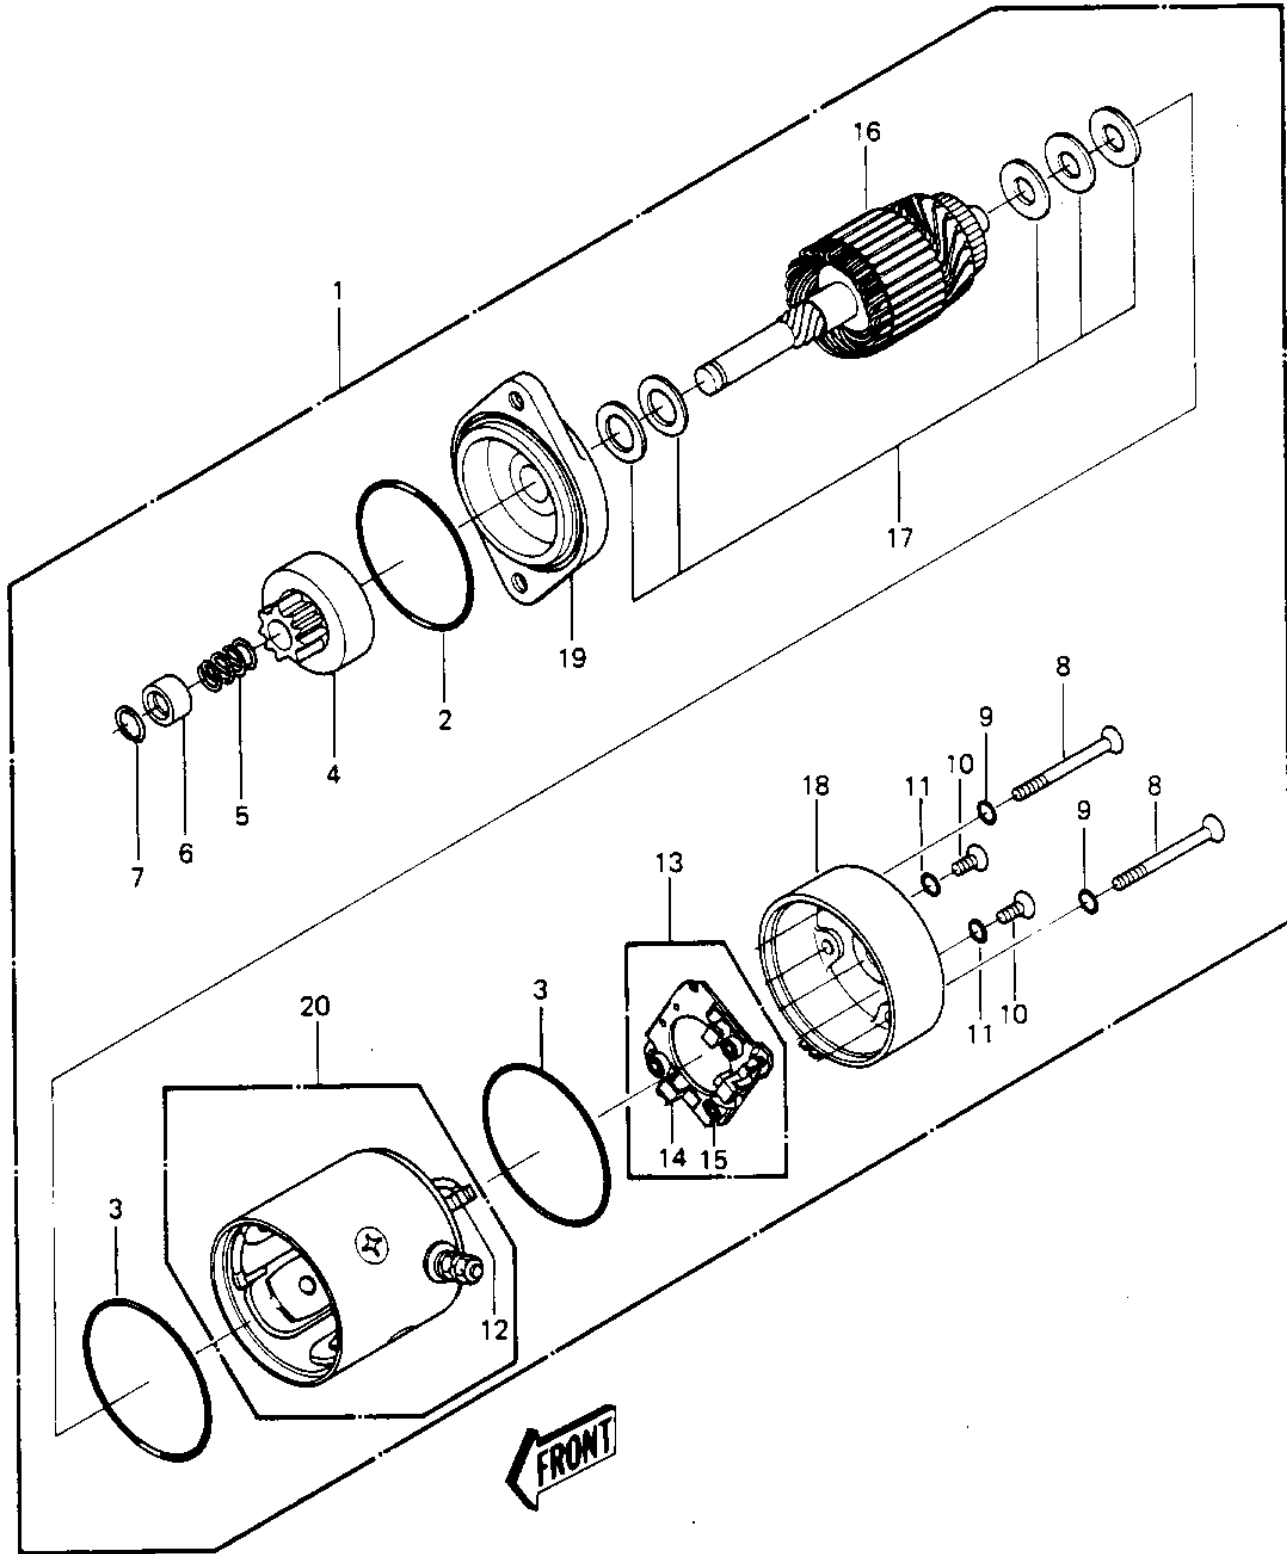

# 1985 JS440 PARTS DIAGRAM

STARTER MOTOR ('84-'86 JS440-A8/A9/A10)

# 1985 JS440 PARTS LIST

## STARTER MOTOR ('84-'86 JS440-A8/A9/A10)

ITEM NAME	PART NUMBER	QUANTITY
STARTER-ELECTRIC (Ref # 1)	21163-3710	1
"O" RING,65MM (Ref # 2)	671B2565	1
"O" RING(4) (Ref # 3)	92055-517	2
PINION ASSY-STARTER (Ref # 4)	59051-3005	1
SPRING,RETURN (Ref # 5)	92081-541	1
STOPPER,PINION (Ref # 6)	92027-513	1
RING,SNAP (Ref # 7)	92036-517	1
SCREW 6X107 (Ref # 8)	92011-549	2
"O" RING,6M/M (Ref # 9)	670B1506	2
SCREW 4X8 (Ref # 10)	92011-550	2
"O" RING,5MM (Ref # 11)	670B1505	2
BRUSH(+) (Ref # 12)	21039-3003	2
HOLDER ASSY,BRUSH (Ref # 13)	14079-3002	1
BRUSH(-) (Ref # 14)	21039-3004	1
SPRING,BRUSH (Ref # 15)	92081-540	3
ARMATURE ASSY (Ref # 16)	21080-3001	1
PART, GROUP WASHER (Ref # 17)	50289-3021	1
WASHER SET (Ref # )	92022-3044	1
COVER ASSY-REAR (Ref # 18)	14025-3027	1
COVER ASSY-FRONT (Ref # 19)	14025-3028	1
YOKE ASSY (Ref # 20)	49117-3002	1