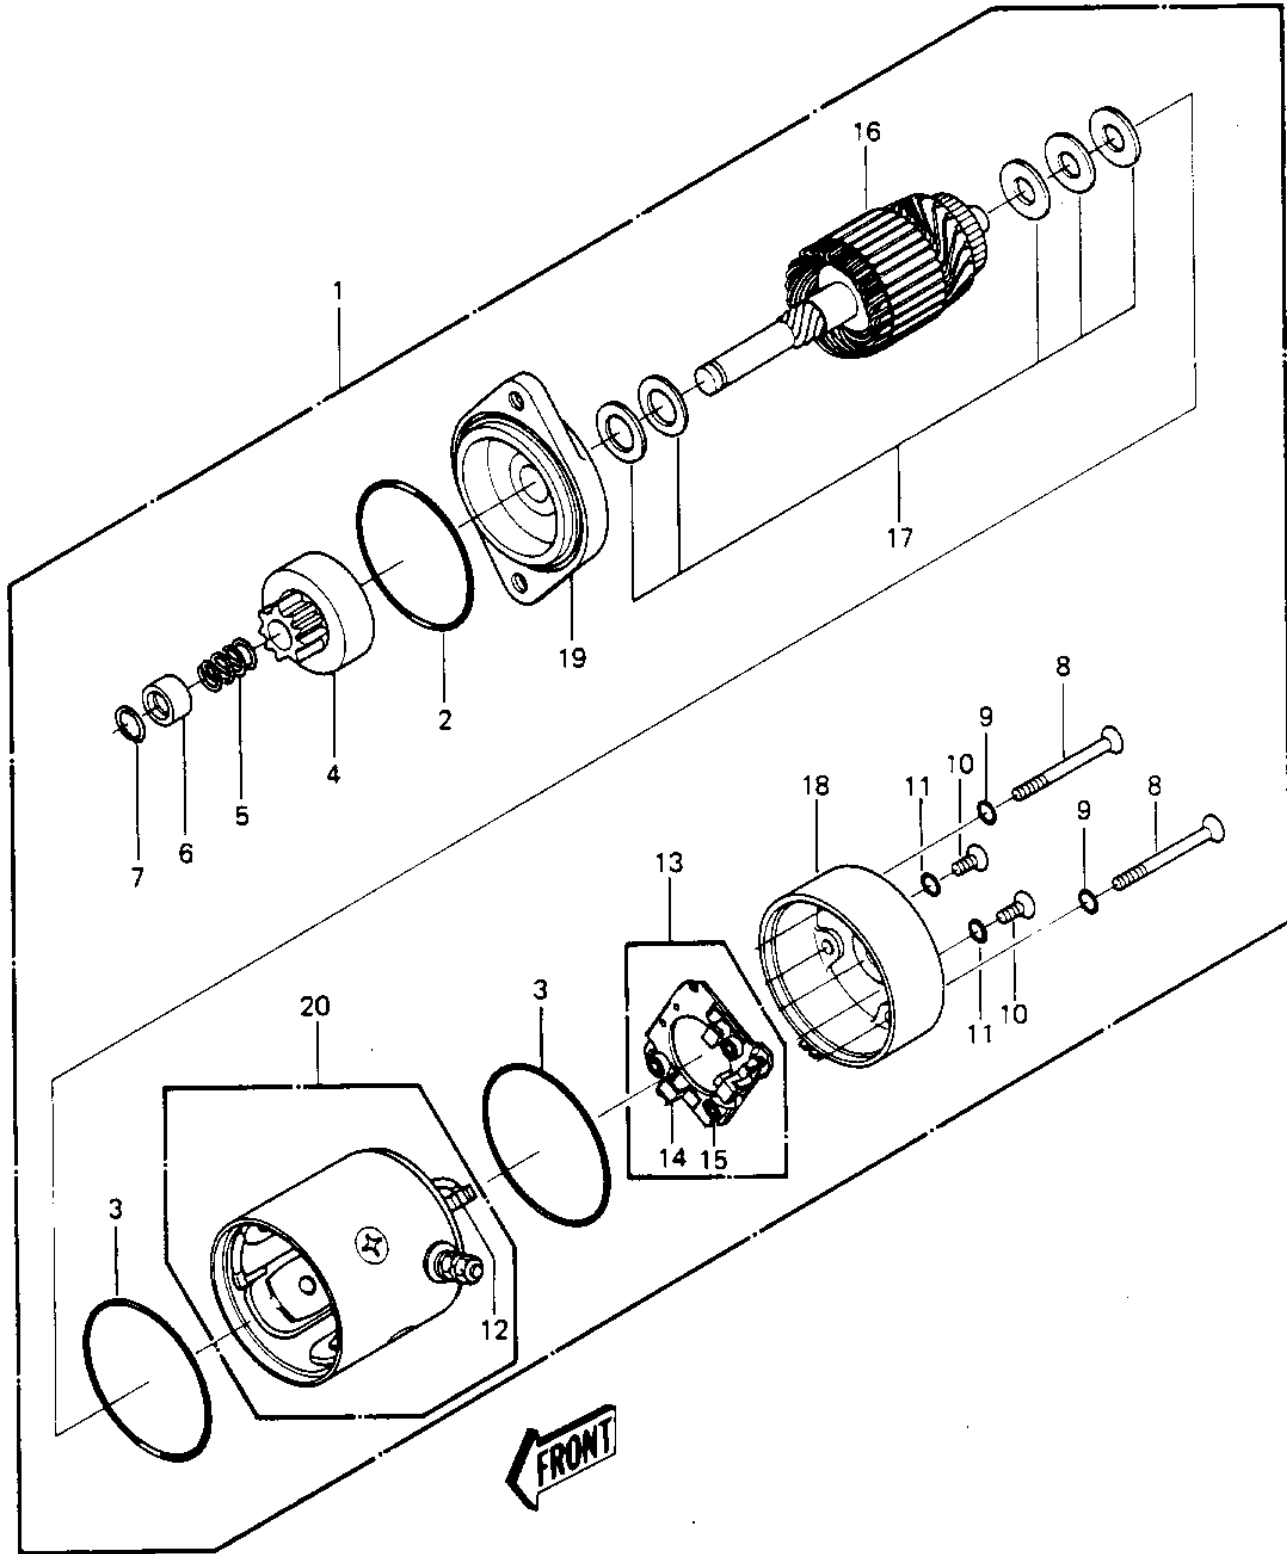

1985 JS440 PARTS DIAGRAM

STARTER MOTOR ('84-'86 JS440-A8/A9/A10)

1985 JS440 PARTS LIST

STARTER MOTOR ('84-'86 JS440-A8/A9/A10)

ITEM NAME	PART NUMBER	QUANTITY
STARTER-ELECTRIC (Ref # 1)	21163-3710	1
"O" RING,65MM (Ref # 2)	671B2565	1
"O" RING(4) (Ref # 3)	92055-517	2
PINION ASSY-STARTER (Ref # 4)	59051-3005	1
SPRING,RETURN (Ref # 5)	92081-541	1
STOPPER,PINION (Ref # 6)	92027-513	1
RING,SNAP (Ref # 7)	92036-517	1
SCREW 6X107 (Ref # 8)	92011-549	2
"O" RING,6M/M (Ref # 9)	670B1506	2
SCREW 4X8 (Ref # 10)	92011-550	2
"O" RING,5MM (Ref # 11)	670B1505	2
BRUSH(+) (Ref # 12)	21039-3003	2
HOLDER ASSY,BRUSH (Ref # 13)	14079-3002	1
BRUSH(-) (Ref # 14)	21039-3004	1
SPRING,BRUSH (Ref # 15)	92081-540	3
ARMATURE ASSY (Ref # 16)	21080-3001	1
PART, GROUP WASHER (Ref # 17)	50289-3021	1
WASHER SET (Ref #)	92022-3044	1
COVER ASSY-REAR (Ref # 18)	14025-3027	1
COVER ASSY-FRONT (Ref # 19)	14025-3028	1
YOKE ASSY (Ref # 20)	49117-3002	1