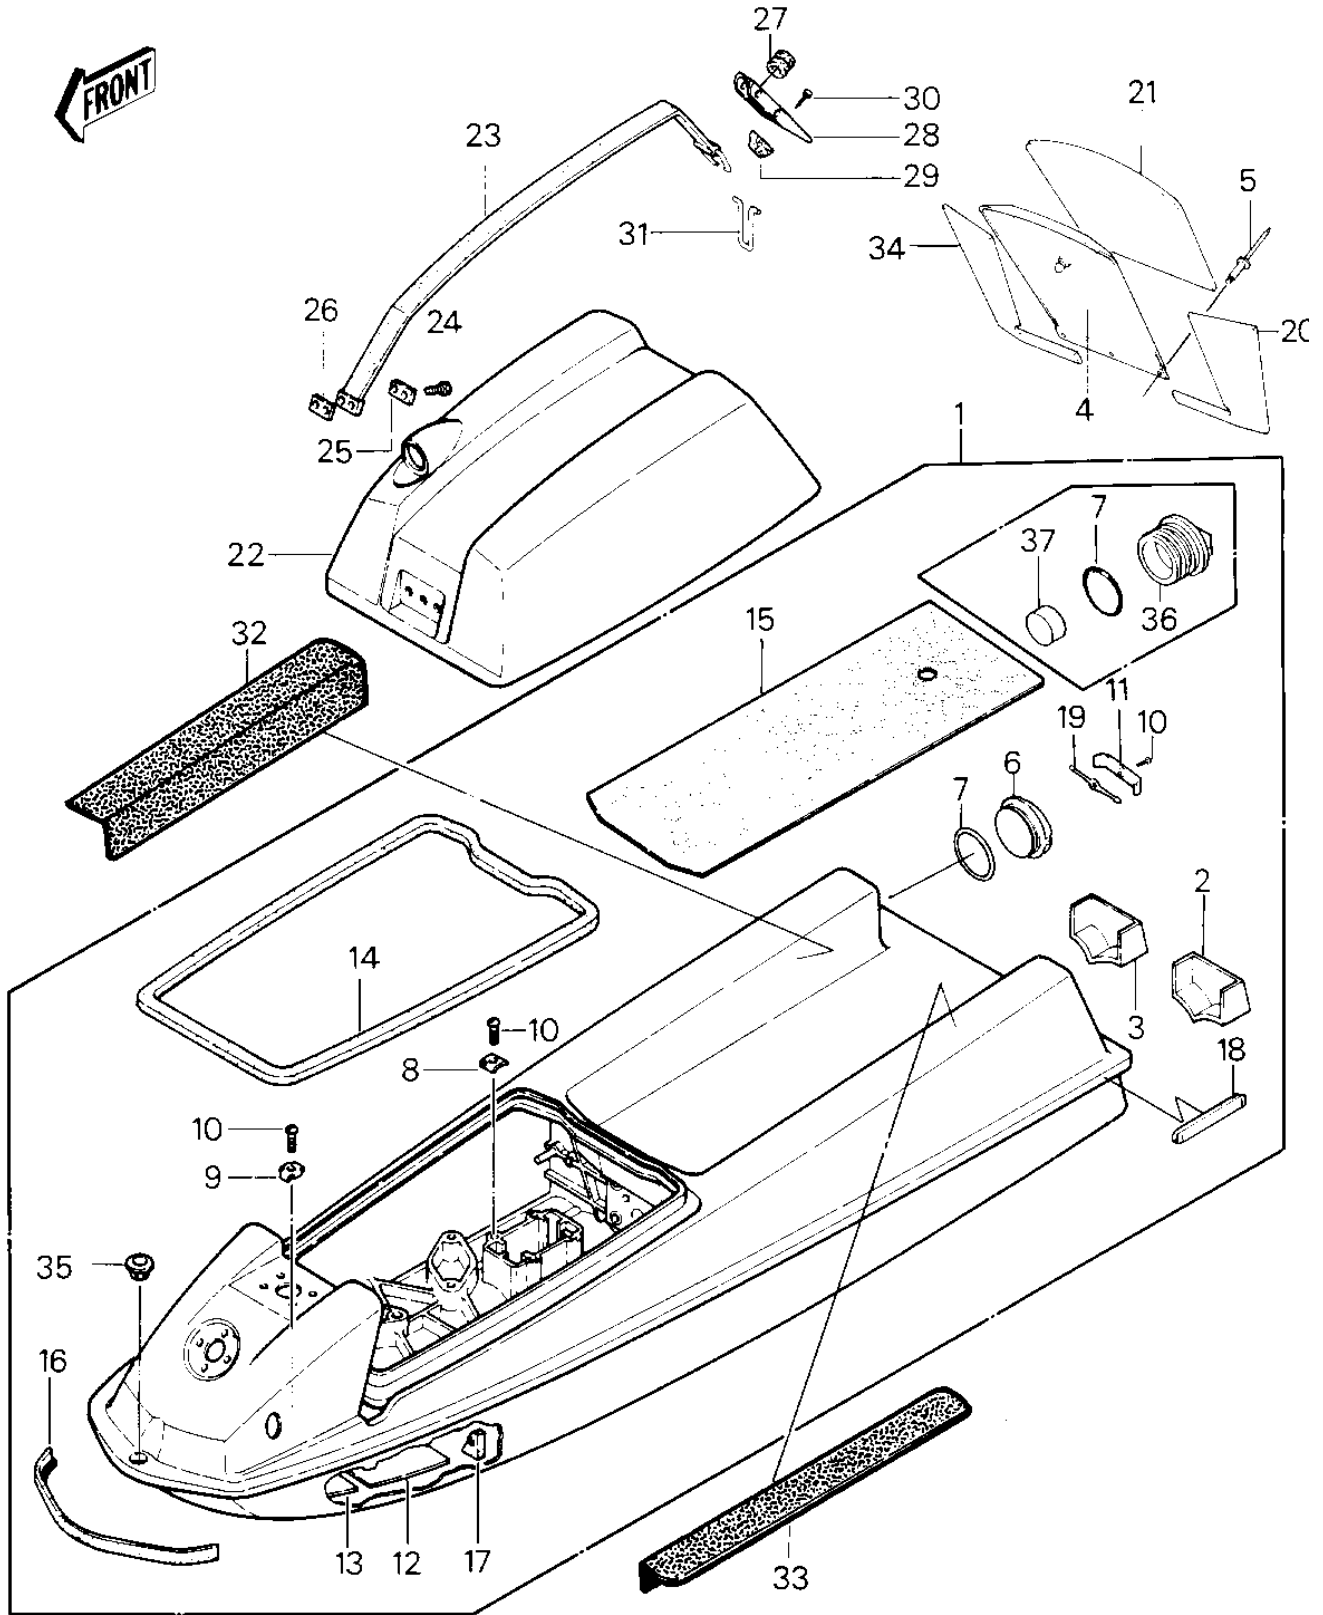

1986 JS440 PARTS DIAGRAM

HULL/ENGINE HOOD ('84-'86 JS440-A8)

1986 JS440 PARTS LIST

HULL/ENGINE HOOD ('84-'86 JS440-A8)

ITEM NAME	PART NUMBER	QUANTITY
HULL-ASSY,JET-WHITE (Ref # 1)	59431-3705-8C	1
HULL EXTENSION-LH (Ref # 2)	59251-3006-8C	1
HULL EXTENSION-RH (Ref # 3)	59251-3005-8C	1
COVER (Ref # 4)	14025-3706	1
RIVET (Ref # 5)	92039-3703	3
SEAL-OIL (Ref # 7)	92049-3709	1
HOOK (Ref # 8)	27012-501	7
HOOK (Ref # 9)	27012-502	2
SCREW 0.22 X 0.563 (Ref # 10)	92011-561	9
DAMPER,6.0TX90X300 (Ref # 12)	92075-521	2
DAMPER,3.0TX90X200 (Ref # 13)	92075-522	2
GASKET,ENGINE COVER (Ref # 14)	92065-539	1
MAT (Ref # 15)	59131-502	1
BUMPER (Ref # 16)	59201-3691	1
DETENT,STEERING CABLE (Ref # 17)	59346-504	3
GRIP (Ref # 18)	46075-3701	2
MAT,DASHBOARD,LH (Ref # 20)	53004-3710	1
MAT,DASHBOARD,COVER (Ref # 21)	53004-3705	1
HOOD-COMP-ENGINE,JET (Ref # 22)	59456-3719-8C	1
BAND,HOOD (Ref # 23)	92072-3746	1
BOLT,6X30 (Ref # 24)	92001-3022	2
WASHER,BAND (Ref # 25)	92022-509	1
PLATE-ENG. CVR. STRAP (Ref # 26)	59086-501	1
GROMMET (Ref # 27)	92071-056	1
LEVER (Ref # 28)	13168-3701	1
DETENT-HOOD LEVER (Ref # 29)	59346-503	1
SCREW 0.16X0.5 (Ref # 30)	92011-562	1
HINGE-HOOD LEVER (Ref # 31)	53009-503	1
MAT,DECK FIN,RH (Ref # 32)	53004-3701	1

1986 JS440 PARTS LIST

HULL/ENGINE HOOD ('84-'86 JS440-A8)

ITEM NAME	PART NUMBER	QUANTITY
MAT,DECK FIN,LH (Ref # 33)	53004-3702	1
MAT,DASHBOARD,RH (Ref # 34)	53004-3709	1
BUSHING (Ref # 35)	92028-3013	1
CAP (Ref # 36)	11012-3721	1
DAMPER (Ref # 37)	92075-3710	1