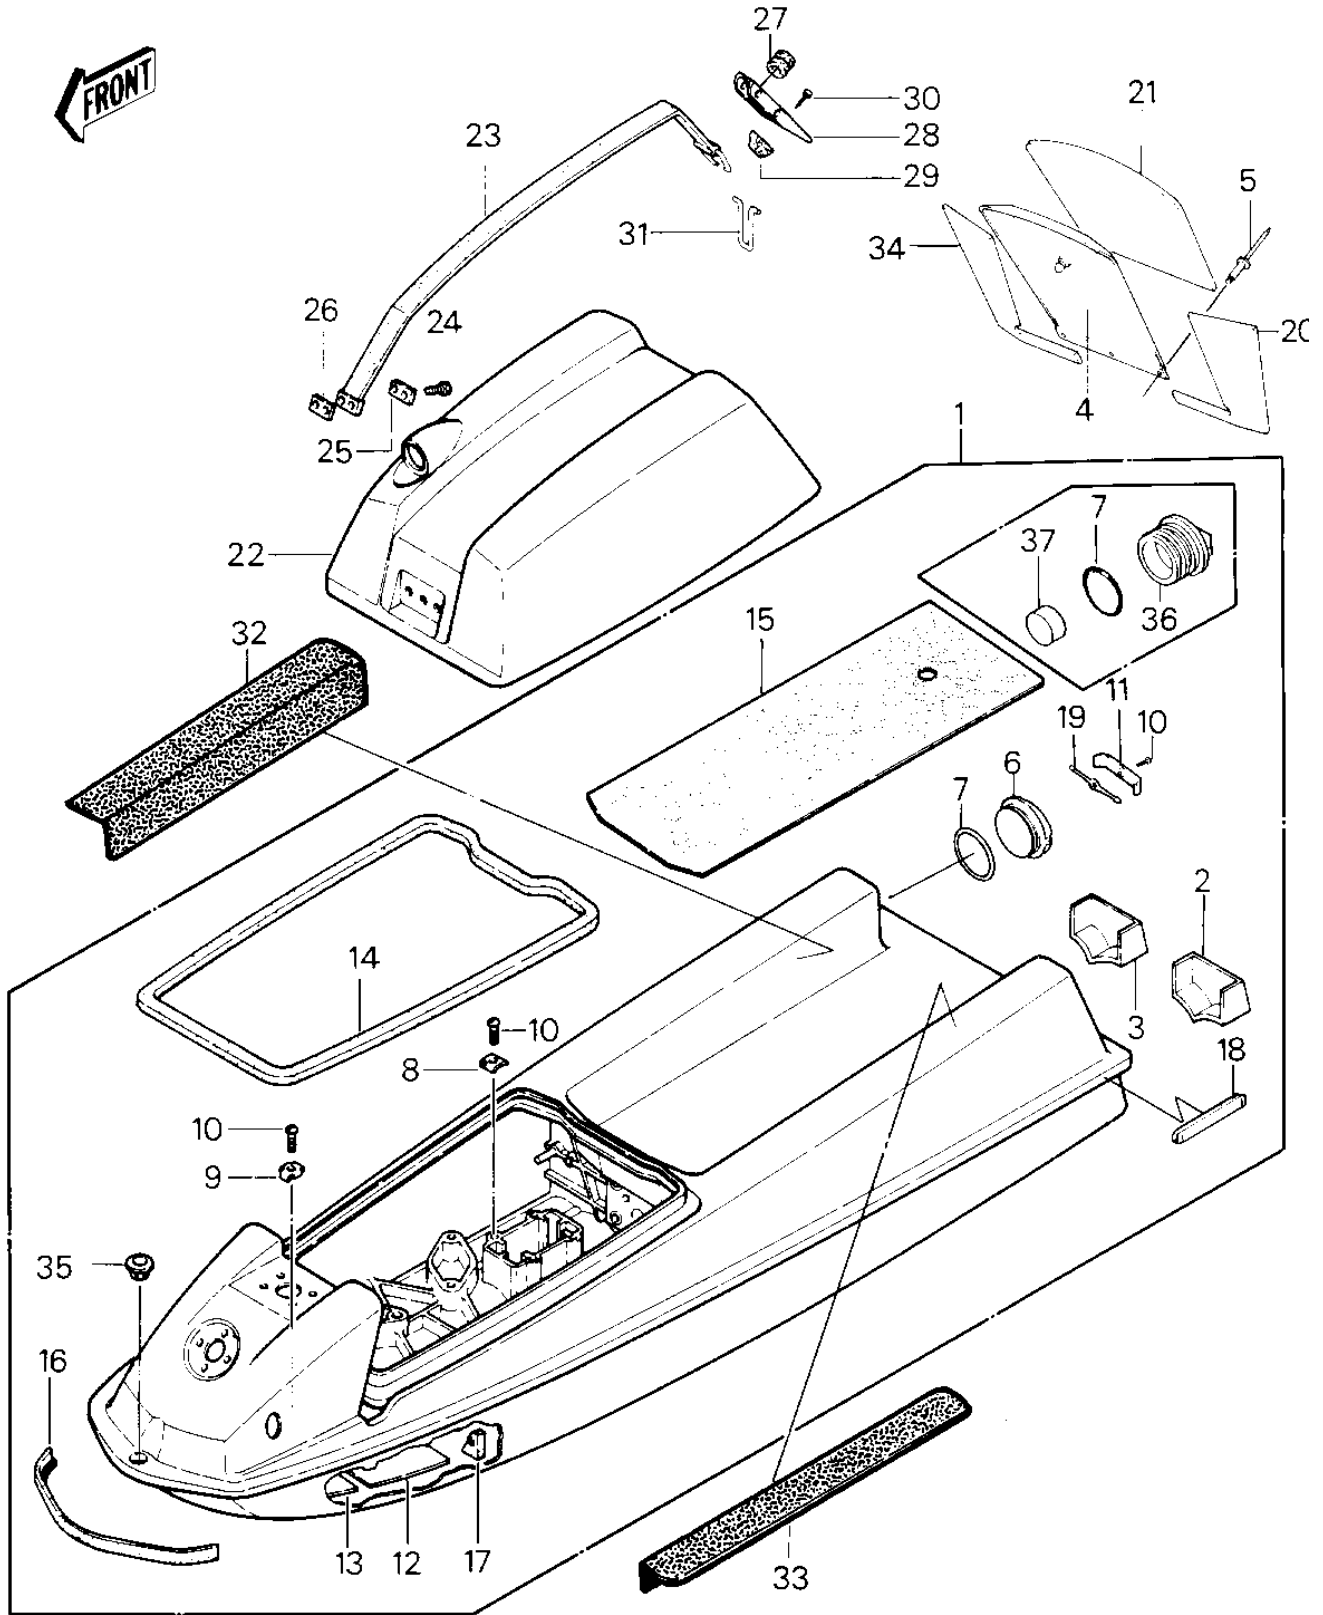

1985 JS440 PARTS DIAGRAM

HULL/ENGINE HOOD ('84-'86 JS440-A8)

1985 JS440 PARTS LIST

HULL/ENGINE HOOD ('84-'86 JS440-A8)

ITEM NAME	PART NUMBER	QUANTITY
HULL-ASSY,JET-WHITE (Ref # 1)	59431-3704-8C	1
HULL EXTENSION-LH (Ref # 2)	59251-3006-8C	1
HULL EXTENSION-RH (Ref # 3)	59251-3005-8C	1
COVER (Ref # 4)	14025-3706	1
COVER (Ref # 4)	14025-3706	1
RIVET (Ref # 5)	92039-3703	3
CAP-FIRE EXTINGUISHER (Ref # 6)	11012-3701	1
SEAL-OIL (Ref # 7)	92049-3709	1
HOOK (Ref # 8)	27012-501	7
HOOK (Ref # 9)	27012-502	2
SCREW 0.22 X 0.563 (Ref # 10)	92011-561	10
GRIP-FIRE EXTINGUISHER (Ref # 11)	46075-3702	1
DAMPER,6.0TX90X300 (Ref # 12)	92075-521	2
DAMPER,3.0TX90X200 (Ref # 13)	92075-522	2
GASKET,ENGINE COVER (Ref # 14)	92065-539	1
MAT (Ref # 15)	59131-502	1
BUMPER (Ref # 16)	59201-3691	1
DETENT,STEERING CABLE (Ref # 17)	59346-504	3
GRIP (Ref # 18)	46075-3701	2
BAR (Ref # 19)	16149-3701	1
MAT,DASHBOARD,LH (Ref # 20)	53004-3710	1
MAT,DASHBOARD,LH (Ref # 20)	53004-3710	1
MAT,DASHBOARD,COVER (Ref # 21)	53004-3705	1
HOOD-COMP-ENGINE,JET (Ref # 22)	59456-3719-8C	1
BAND,HOOD (Ref # 23)	92072-3746	1
BOLT,6X30 (Ref # 24)	92001-3022	2
WASHER,BAND (Ref # 25)	92022-509	1
PLATE-ENG. CVR. STRAP (Ref # 26)	59086-501	1
GROMMET (Ref # 27)	92071-056	1

1985 JS440 PARTS LIST

HULL/ENGINE HOOD ('84-'86 JS440-A8)

ITEM NAME	PART NUMBER	QUANTITY
LEVER (Ref # 28)	13168-3701	1
DETENT-HOOD LEVER (Ref # 29)	59346-503	1
SCREW 0.16X0.5 (Ref # 30)	92011-562	1
HINGE-HOOD LEVER (Ref # 31)	53009-503	1
MAT,DECK FIN,RH (Ref # 32)	53004-3701	1
MAT,DECK FIN,LH (Ref # 33)	53004-3702	1
MAT,DASHBOARD,RH (Ref # 34)	53004-3709	1
MAT,DASHBOARD,RH (Ref # 34)	53004-3709	1
BUSHING (Ref # 35)	92028-3013	1