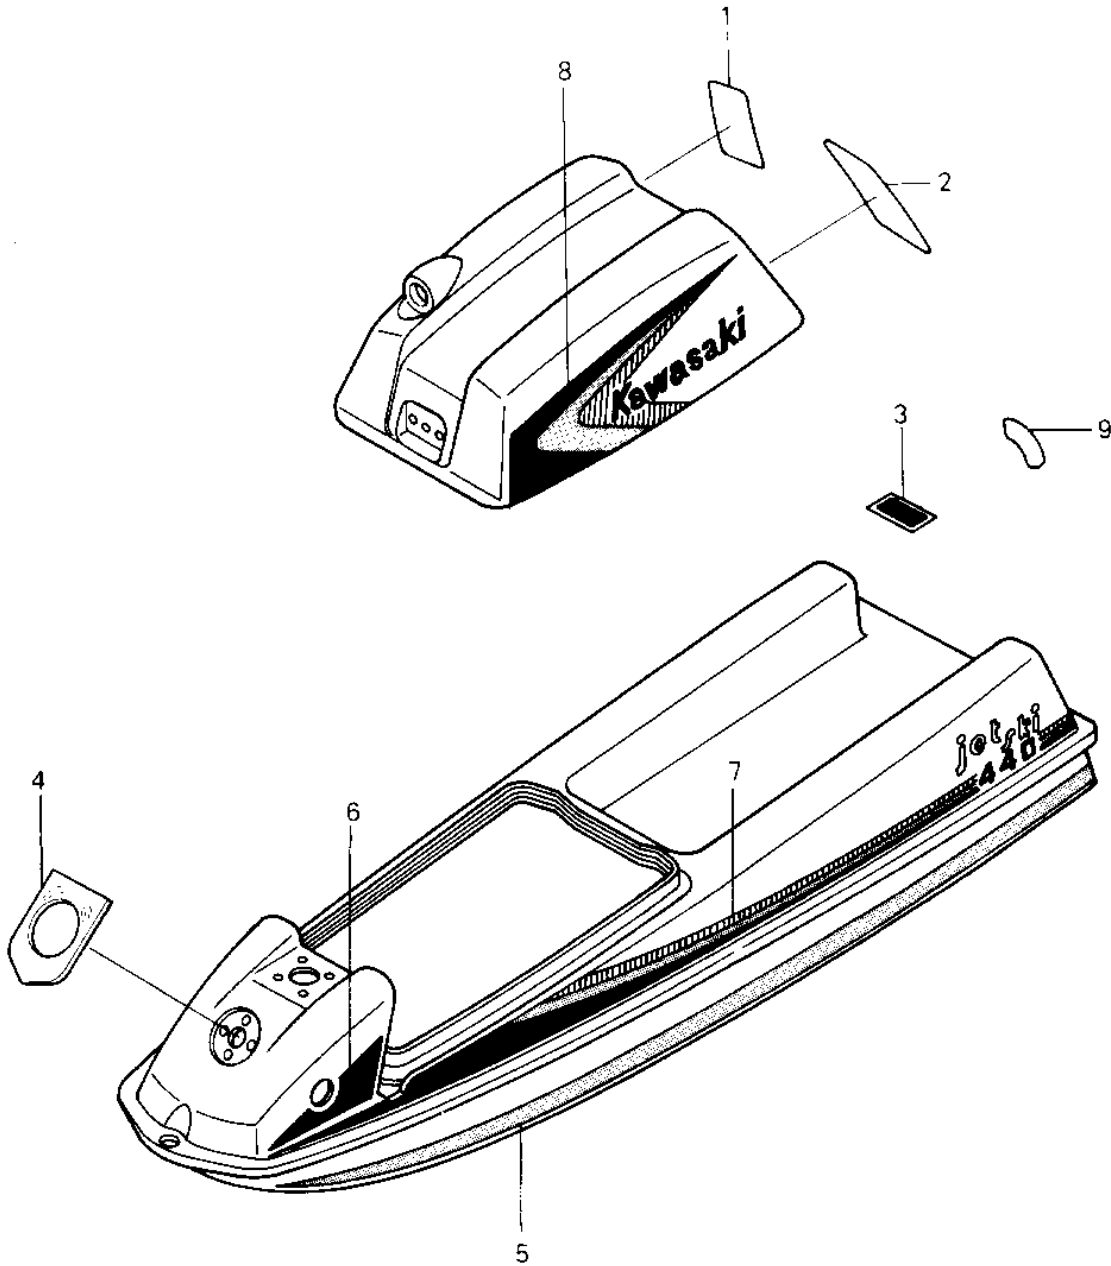

1986 JS440 PARTS DIAGRAM

LABELS (JS440-A9/A10)

1986 JS440 PARTS LIST

LABELS (JS440-A9/A10)

ITEM NAME	PART NUMBER	QUANTITY
LABEL (Ref # 1)	56040-3701	1
LABEL,WARNING (Ref # 2)	56040-3703	1
LABEL FIRE EXT (Ref # 3)	56022-506	1
LABEL,FR-DECK (Ref # 4)	56045-1983	1
LABEL,HULL,RH (Ref # 5)	56045-1988	1
LABEL,HULL,LH (Ref # 5)	56045-1989	1
PATTERN,FR-DECK,LH (Ref # 6)	56046-1309	1
PATTERN,FR-DECK,RH (Ref # 6)	56046-1310	1
PATTERN,RR-DECK,LH (Ref # 7)	56046-1311	1
PATTERN,RR-DECK,RH (Ref # 7)	56046-1312	1
PATTERN,ENGINE-HOOD,L (Ref # 8)	56046-1313	1
PATTERN,ENGINE-HOOD,R (Ref # 8)	56046-1314	1
LABEL-WARNING (Ref # 9)	56040-3705	1