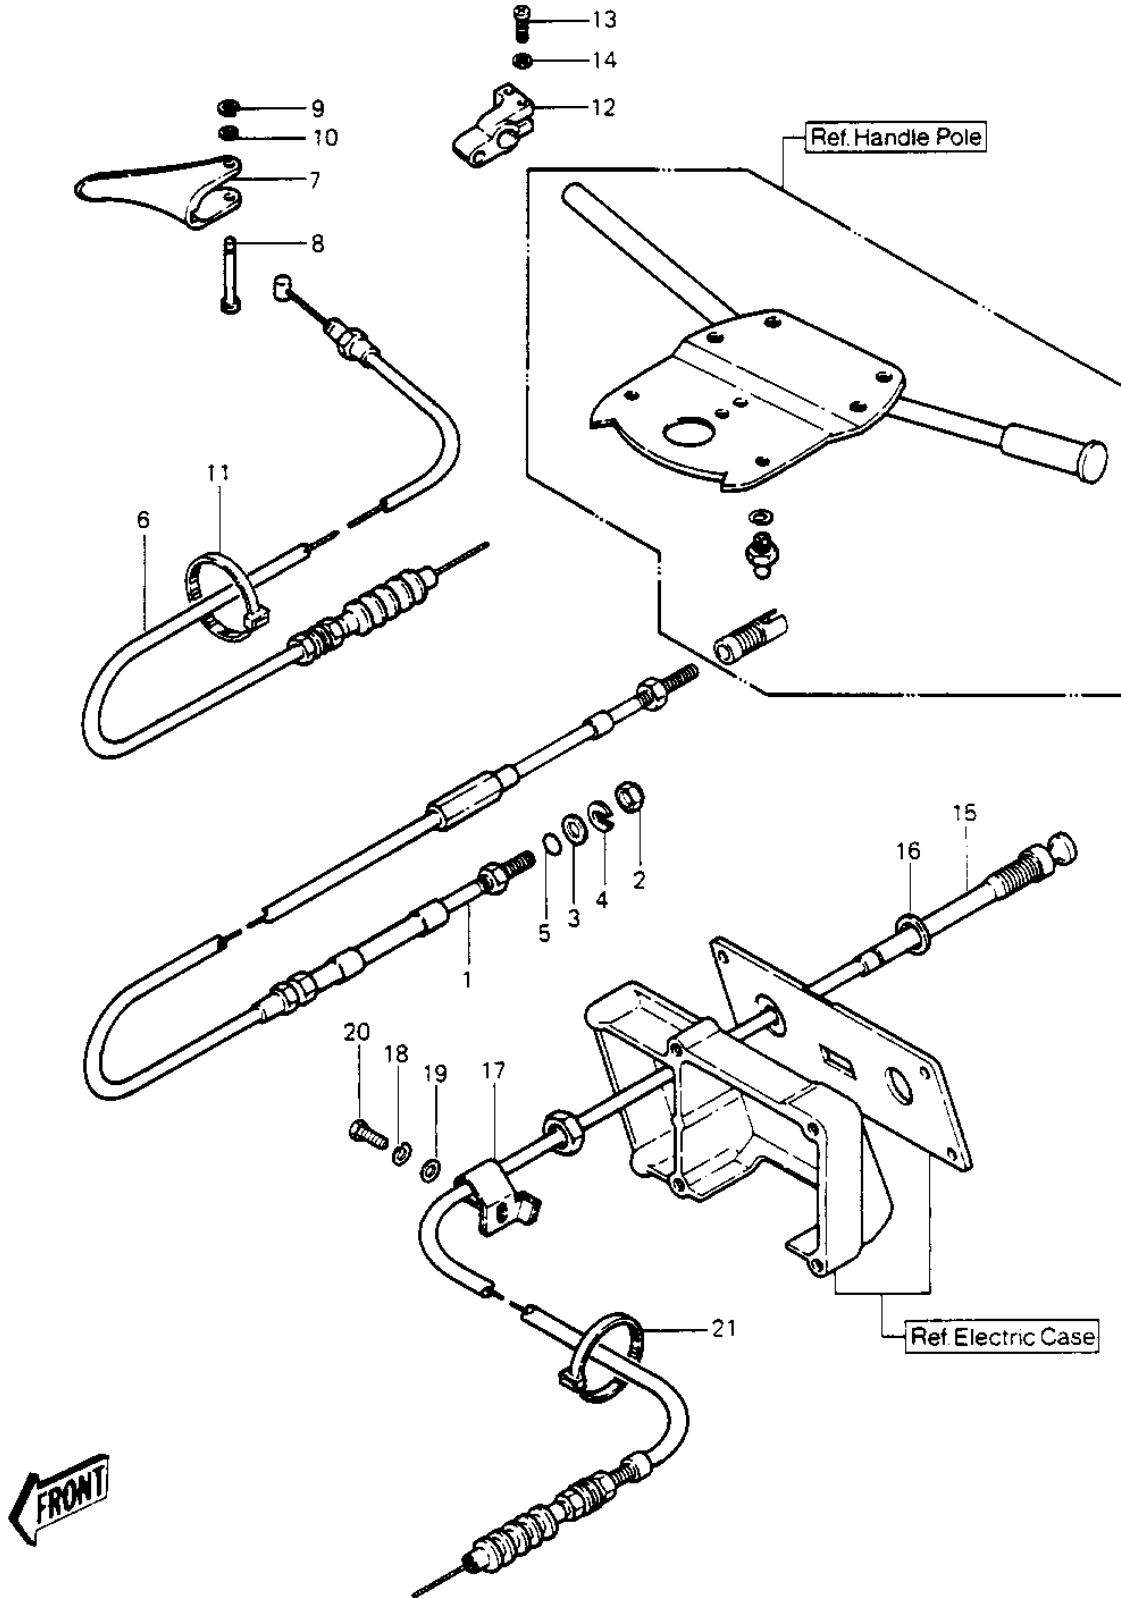

# 1984 JS440 PARTS DIAGRAM

CABLES ('84-'86 JS440-A8/A9/A10)

# 1984 JS440 PARTS LIST

CABLES ('84-'86 JS440-A8/A9/A10)

ITEM NAME	PART NUMBER	QUANTITY
CABLE,STEERING (Ref # 1)	59406-3001	1
NUT 20 M/M (Ref # 2)	92015-526	1
WASHER (Ref # 3)	92022-535	1
'C'RING (Ref # 4)	92036-501	1
"O" RING (Ref # 5)	670B2011	1
CABLE,THROTTLE (Ref # 6)	54012-3001	1
LEVER,THROTTLE (Ref # 7)	59126-509	1
PIN,THROTTLE (Ref # 8)	92043-3003	1
RING,SNAP (Ref # 9)	92036-518	1
WASHER (Ref # 10)	410S0600	1
BAND,SHORT (Ref # 11)	92072-030	1
BRACKET,THROTTLE LEV (Ref # 12)	11034-3009	1
SCREW,PAN HEAD,6X25 (Ref # 13)	220R0625	1
WASHER (Ref # 14)	410S0600	1
CABLE,CHOKE (Ref # 15)	59401-3001	1
GASKET (Ref # 16)	92065-538	1
CLAMP,CHOKE CABLE (Ref # 17)	92037-544	1
WASHER-SPRING,6MM (Ref # 18)	461S0600	1
WASHER (Ref # 19)	411S0600	1
BOLT 6X12 (Ref # 20)	110R0612	1
BAND,SHORT (Ref # 21)	92072-030	1