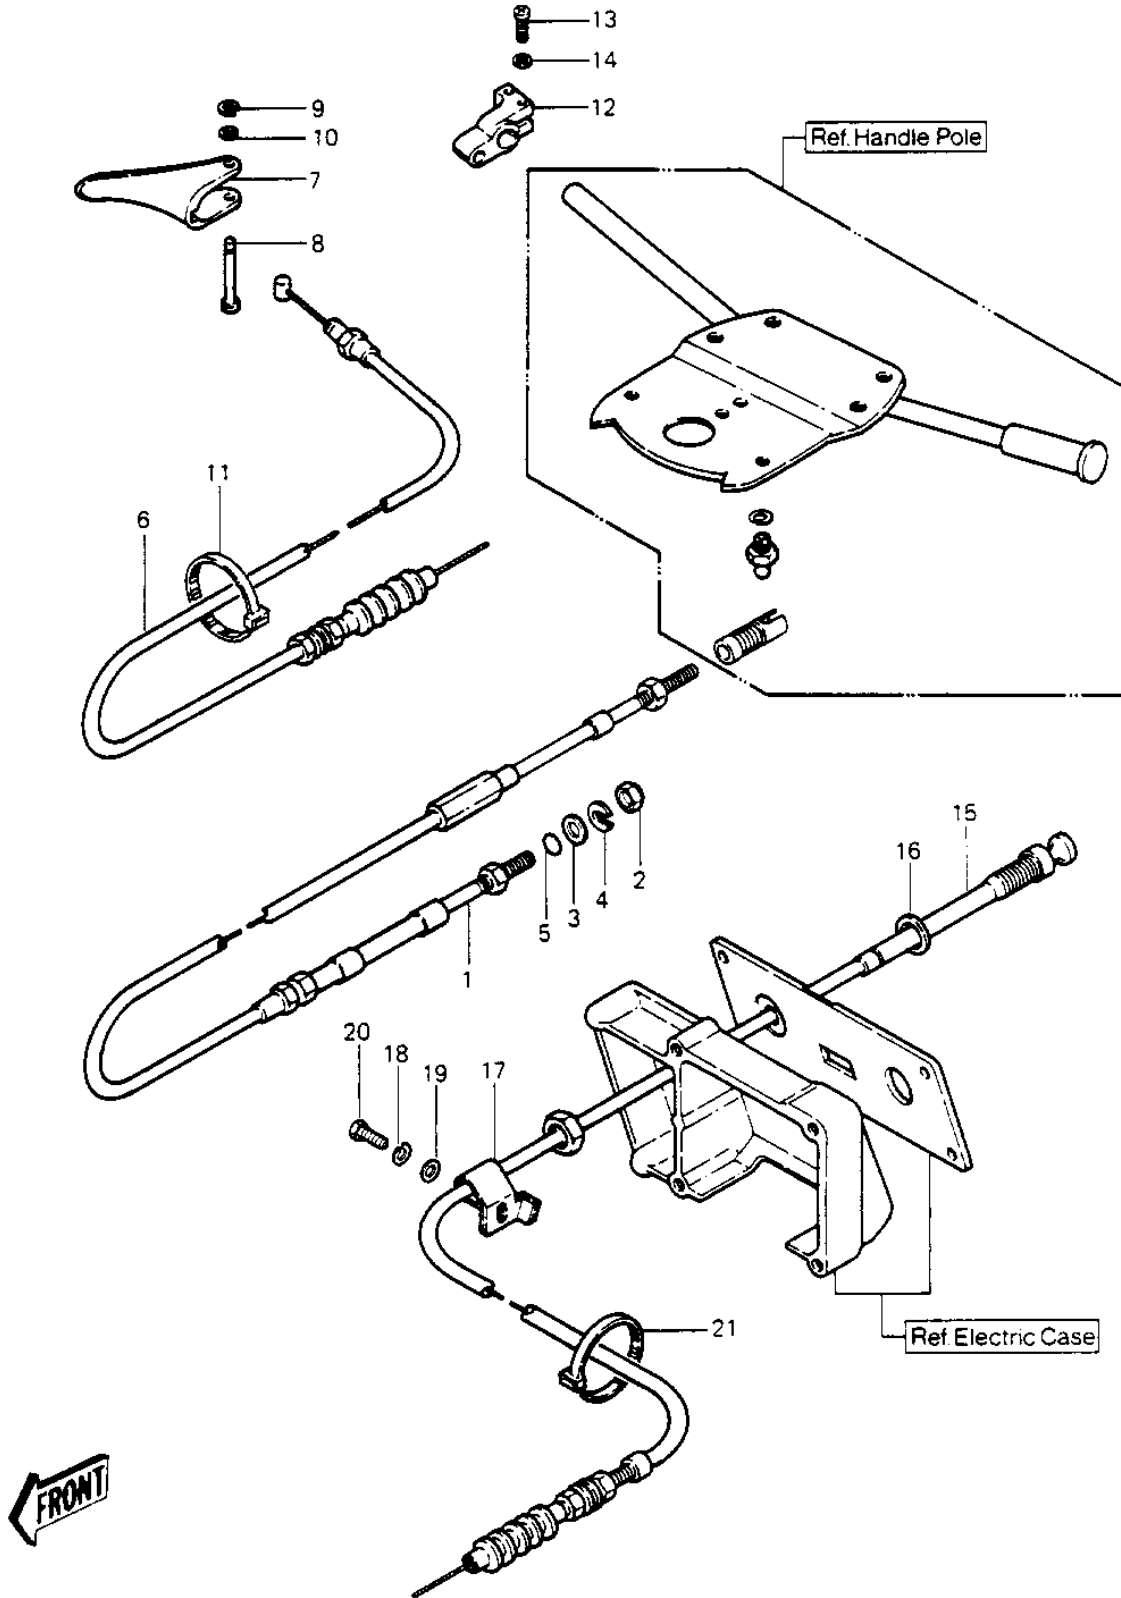

1984 JS440 PARTS DIAGRAM

CABLES ('84-'86 JS440-A8/A9/A10)

1984 JS440 PARTS LIST

CABLES ('84-'86 JS440-A8/A9/A10)

ITEM NAME	PART NUMBER	QUANTITY
CABLE,STEERING (Ref # 1)	59406-3001	1
NUT 20 M/M (Ref # 2)	92015-526	1
WASHER (Ref # 3)	92022-535	1
'C'RING (Ref # 4)	92036-501	1
"O" RING (Ref # 5)	670B2011	1
CABLE,THROTTLE (Ref # 6)	54012-3001	1
LEVER,THROTTLE (Ref # 7)	59126-509	1
PIN,THROTTLE (Ref # 8)	92043-3003	1
RING,SNAP (Ref # 9)	92036-518	1
WASHER (Ref # 10)	410S0600	1
BAND,SHORT (Ref # 11)	92072-030	1
BRACKET,THROTTLE LEV (Ref # 12)	11034-3009	1
SCREW,PAN HEAD,6X25 (Ref # 13)	220R0625	1
WASHER (Ref # 14)	410S0600	1
CABLE,CHOKE (Ref # 15)	59401-3001	1
GASKET (Ref # 16)	92065-538	1
CLAMP,CHOKE CABLE (Ref # 17)	92037-544	1
WASHER-SPRING,6MM (Ref # 18)	461S0600	1
WASHER (Ref # 19)	411S0600	1
BOLT 6X12 (Ref # 20)	110R0612	1
BAND,SHORT (Ref # 21)	92072-030	1