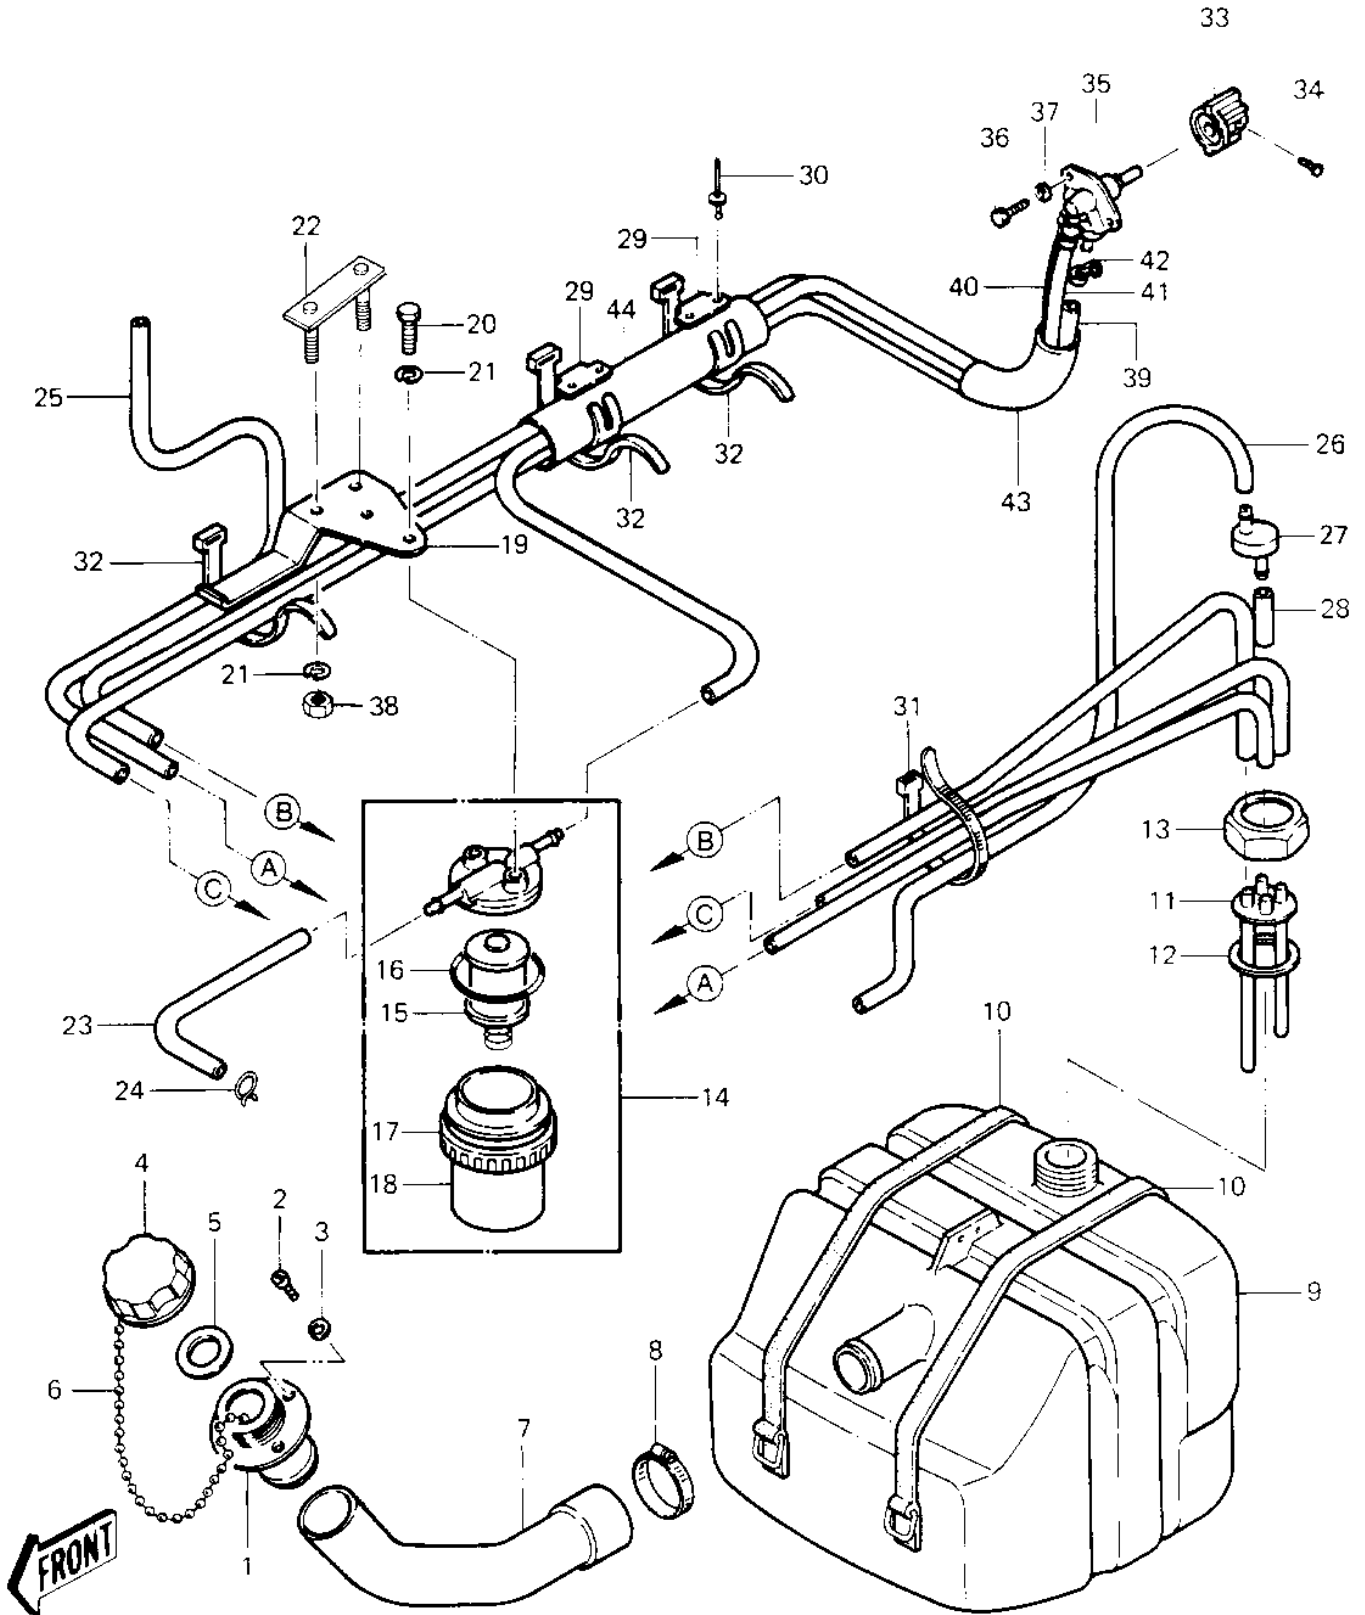

1985 JS440 PARTS DIAGRAM

FUEL TANK ('84-'86 JS440-A8/A9/A10)

1985 JS440 PARTS LIST

FUEL TANK ('84-'86 JS440-A8/A9/A10)

ITEM NAME	PART NUMBER	QUANTITY
FILLER,FUEL TANK (Ref # 1)	59231-3001	1
SCREW 0.16X0.5 (Ref # 2)	92011-562	4
WASHER (Ref # 3)	92022-563	4
CAP,FUEL TANK (Ref # 4)	51049-3001	1
GASKET,FUEL TANK CAP (Ref # 5)	11009-3020	1
CHAIN,COVER (Ref # 6)	92057-3704	1
HOSE,FUEL INLET,307.5 (Ref # 7)	92059-3020	1
HOSE CLAMP (Ref # 8)	92037-3009	1
TANK-FUEL (Ref # 9)	51004-3702	1
BAND,FUEL TANK (Ref # 10)	92072-521	2
OUTLET,FUEL (Ref # 11)	31064-3001	1
GASKET (Ref # 12)	92065-504	1
RETAINER (Ref # 13)	23072-501	1
FILTER-FUEL (Ref # 14)	49019-3701	1
FILTER,FUEL ELEMENT (Ref # 15)	14043-3701	1
"O" RING,FILTER BASE (Ref # 16)	92055-3006	1
NUT-RING,60MM (Ref # 17)	92015-3013	1
CUP,FUEL FILTER (Ref # 18)	51036-3701	1
BRACKET,FUEL FILTER (Ref # 19)	11047-3743	1
BOLT 6X12 (Ref # 20)	110R0612	2
WASHER-SPRING,6MM (Ref # 21)	461S0600	4
BRACKET (Ref # 22)	11034-3701	1
TUBE,6X10X200 (Ref # 23)	92059-3011	1
CLAMP,SPARK PLUG CAP (Ref # 24)	92037-1173	2
TUBE,6X10X760 (Ref # 25)	92059-3012	1
TUBE,FUEL,6X10X940 (Ref # 26)	92059-3025	1
VALVE,RELIEF (Ref # 27)	49057-3001	1
TUBE,FUEL,5.8X12.2X55 (Ref # 28)	92059-3026	1
CLAMP,TUBE (Ref # 29)	92037-3005	2

1985 JS440 PARTS LIST

FUEL TANK ('84-'86 JS440-A8/A9/A10)

ITEM NAME	PART NUMBER	QUANTITY
RIVET (Ref # 30)	92039-3702	4
BAND,SHORT (Ref # 31)	92072-030	1
BAND,MIDDLE (Ref # 32)	92072-031	3
KNOB,COCK (Ref # 33)	92077-503	1
SCREW-PAN-CROS (Ref # 34)	220R0408	1
TAP-ASSY,FUEL (Ref # 35)	51023-3705	1
BOLT,5X12 (Ref # 36)	110R0512A	2
WASHER (Ref # 37)	411S0500	2
NUT,6M/M (Ref # 38)	311R0600	2
TUBE,6X1300 (Ref # 39)	92059-552	1
TUBE,6X1300,RESERVE (Ref # 40)	92059-553	1
TUBE,6X10X960 (Ref # 41)	92059-3007	1
CLAMP (Ref # 42)	92037-551	3
TUBE,GUARD (Ref # 43)	92059-3008	1
TUBE,VINYL,22X350 (Ref # 44)	92059-3018	1