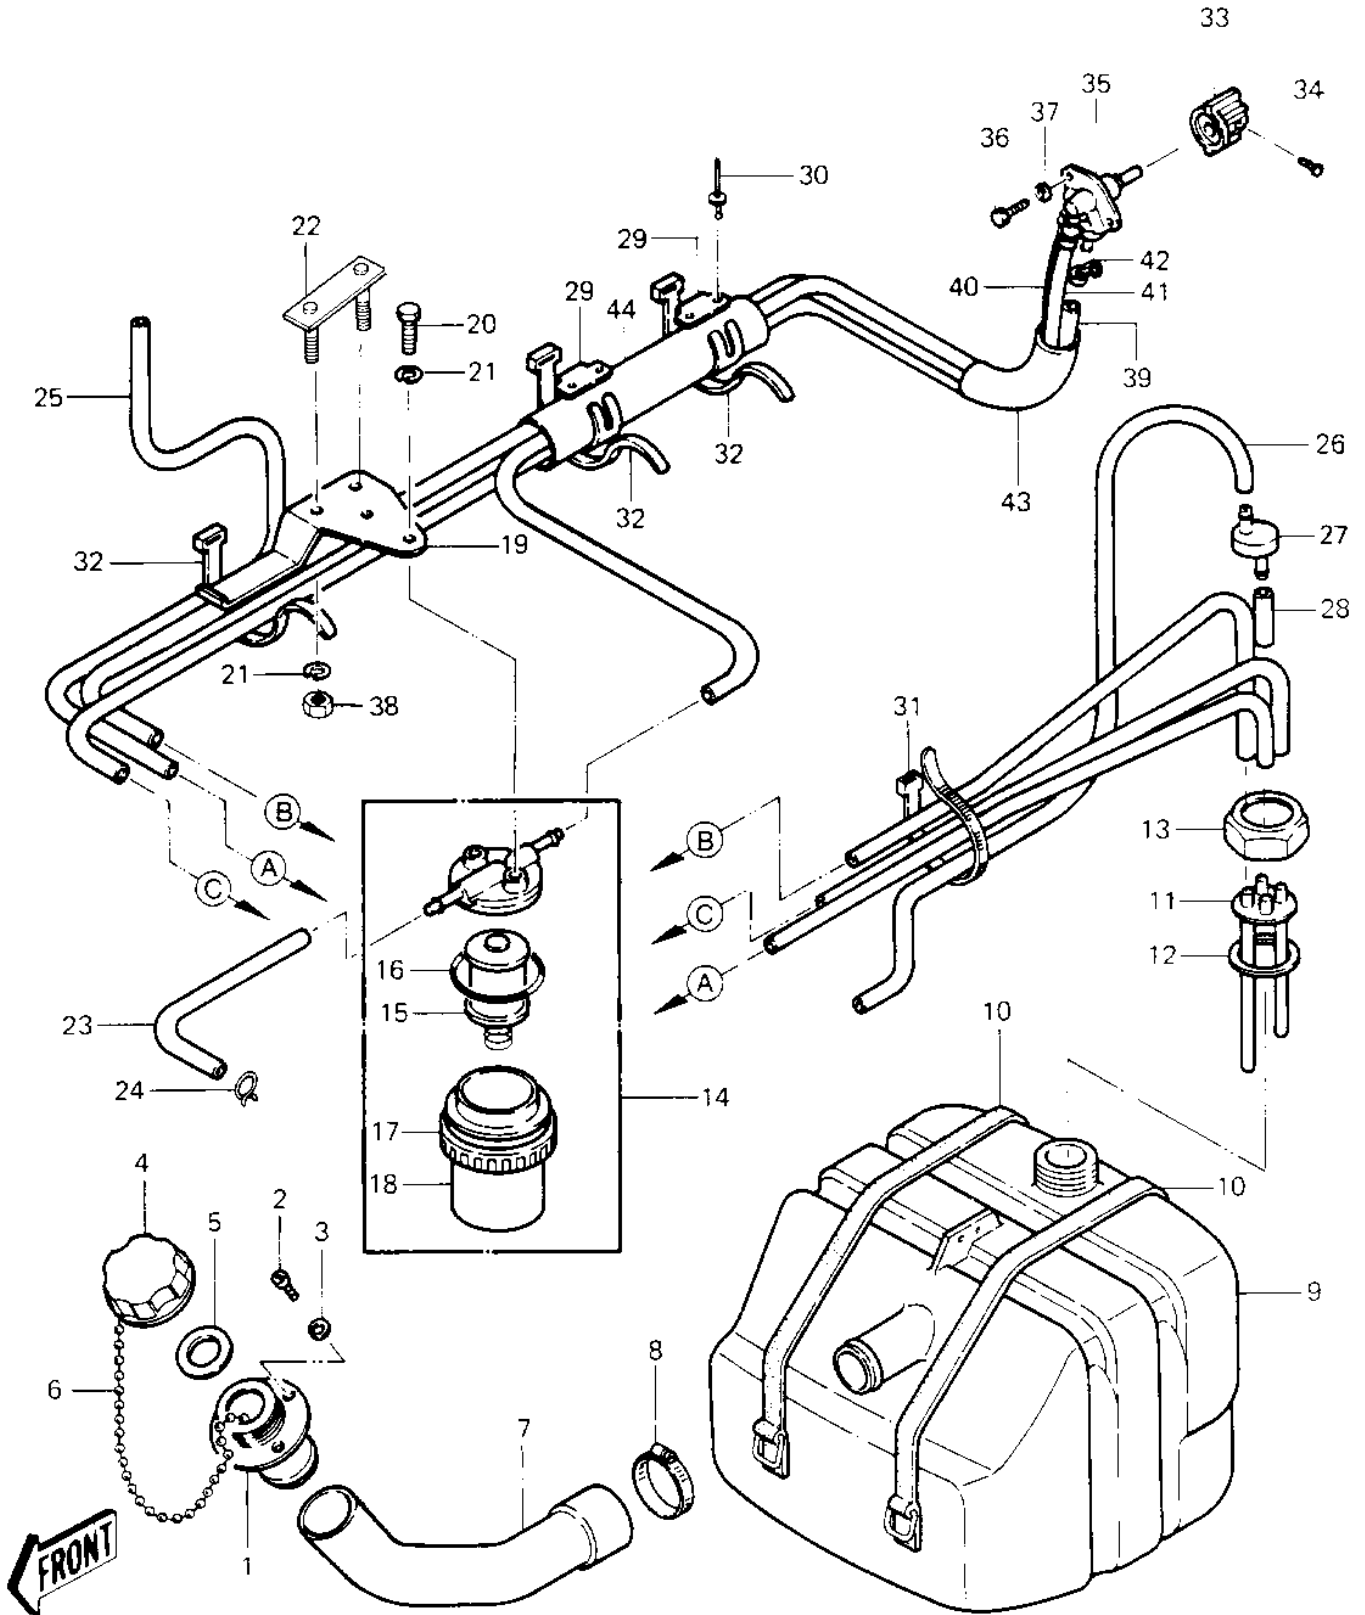

# 1985 JS440 PARTS LIST

FUEL TANK ('84-'86 JS440-A8/A9/A10)

| ITEM NAME                        | PART NUMBER | QUANTITY |
|----------------------------------|-------------|----------|
| FILLER,FUEL TANK (Ref # 1)       | 59231-3001  | 1        |
| SCREW 0.16X0.5 (Ref # 2)         | 92011-562   | 4        |
| WASHER (Ref # 3)                 | 92022-563   | 4        |
| CAP,FUEL TANK (Ref # 4)          | 51049-3001  | 1        |
| GASKET,FUEL TANK CAP (Ref # 5)   | 11009-3020  | 1        |
| CHAIN,COVER (Ref # 6)            | 92057-3704  | 1        |
| HOSE,FUEL INLET,307.5 (Ref # 7)  | 92059-3020  | 1        |
| HOSE CLAMP (Ref # 8)             | 92037-3009  | 1        |
| TANK-FUEL (Ref # 9)              | 51004-3702  | 1        |
| BAND,FUEL TANK (Ref # 10)        | 92072-521   | 2        |
| OUTLET,FUEL (Ref # 11)           | 31064-3001  | 1        |
| GASKET (Ref # 12)                | 92065-504   | 1        |
| RETAINER (Ref # 13)              | 23072-501   | 1        |
| FILTER-FUEL (Ref # 14)           | 49019-3701  | 1        |
| FILTER,FUEL ELEMENT (Ref # 15)   | 14043-3701  | 1        |
| "O" RING,FILTER BASE (Ref # 16)  | 92055-3006  | 1        |
| NUT-RING,60MM (Ref # 17)         | 92015-3013  | 1        |
| CUP,FUEL FILTER (Ref # 18)       | 51036-3701  | 1        |
| BRACKET,FUEL FILTER (Ref # 19)   | 11047-3743  | 1        |
| BOLT 6X12 (Ref # 20)             | 110R0612    | 2        |
| WASHER-SPRING,6MM (Ref # 21)     | 461S0600    | 4        |
| BRACKET (Ref # 22)               | 11034-3701  | 1        |
| TUBE,6X10X200 (Ref # 23)         | 92059-3011  | 1        |
| CLAMP,SPARK PLUG CAP (Ref # 24)  | 92037-1173  | 2        |
| TUBE,6X10X760 (Ref # 25)         | 92059-3012  | 1        |
| TUBE,FUEL,6X10X940 (Ref # 26)    | 92059-3025  | 1        |
| VALVE,RELIEF (Ref # 27)          | 49057-3001  | 1        |
| TUBE,FUEL,5.8X12.2X55 (Ref # 28) | 92059-3026  | 1        |
| CLAMP,TUBE (Ref # 29)            | 92037-3005  | 2        |