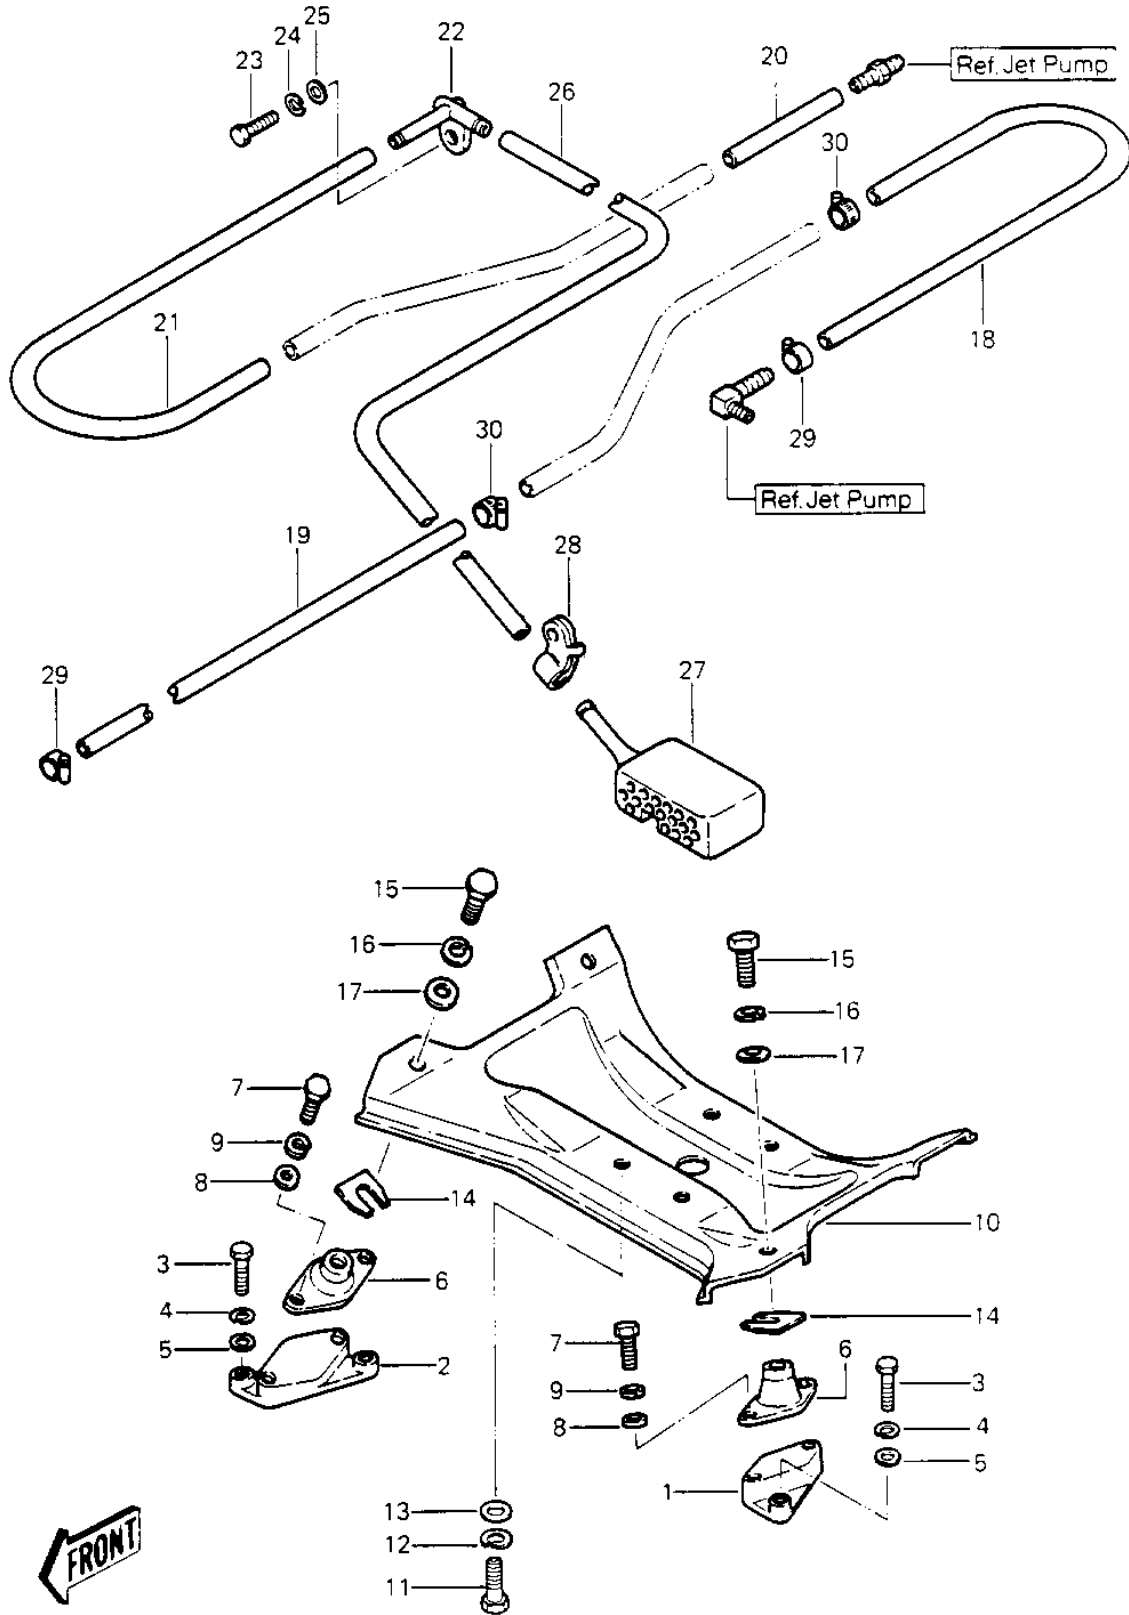

1986 JS440 PARTS DIAGRAM

ENGINE MOUNT/COOLING & BILGE ('84-'86 JS)

1986 JS440 PARTS LIST

ENGINE MOUNT/COOLING & BILGE ('84-'86 JS)

ITEM NAME	PART NUMBER	QUANTITY
BRACKET-ENGINE BED (Ref # 1)	59016-532	2
BRACKET-ENGINE BED (Ref # 2)	59016-533	2
BOLT,8X20 (Ref # 3)	110R0820	8
WASHER SPRING 8MM (Ref # 4)	461S0800	8
WASHER (Ref # 5)	411S0800	8
DAMPER,ENGINE MOUNT (Ref # 6)	92160-3756	4
BOLT,8X20 (Ref # 7)	110R0820	8
WASHER (Ref # 8)	411S0800	8
WASHER SPRING 8MM (Ref # 9)	461S0800	8
BED,ENGINE (Ref # 10)	59181-509-9G	1
BOLT 1/2 IN.X31 (Ref # 11)	92003-533	4
WASHER-SPRING,14MM (Ref # 12)	461S1400	4
WASHER (Ref # 13)	411S1400	4
SHIM,T=0.3 (Ref # 14)	92025-3701	AR
SHIM.T=0.5 (Ref # 14)	92025-3702	AR
SHIM,T=1.0 (Ref # 14)	92025-3703	AR
SHIM,T=1.5MM (Ref # 14)	92025-3704	AR
BOLT 10X25 (Ref # 15)	110R1025	4
WASHER-SPRING,10MM (Ref # 16)	461S1000	4
WASHER,O32XO10.5X4T (Ref # 17)	92022-3023	4
HOSE,WATER (1) (Ref # 18)	92059-503	1
HOSE,BILGE (2) (Ref # 19)	92059-535	1
TUBE,9X16X90 (Ref # 20)	92059-557	1
HOSE,BILGE (2) (Ref # 21)	92059-535	1
BREATHER (Ref # 22)	14069-3001	1
BOLT,8X25 (Ref # 23)	110R0825	1
WASHER SPRING 8MM (Ref # 24)	461S0800	1
WASHER,PLAIN (Ref # 25)	92022-3026	1
HOSE,BILGE (2) (Ref # 26)	92059-535	1