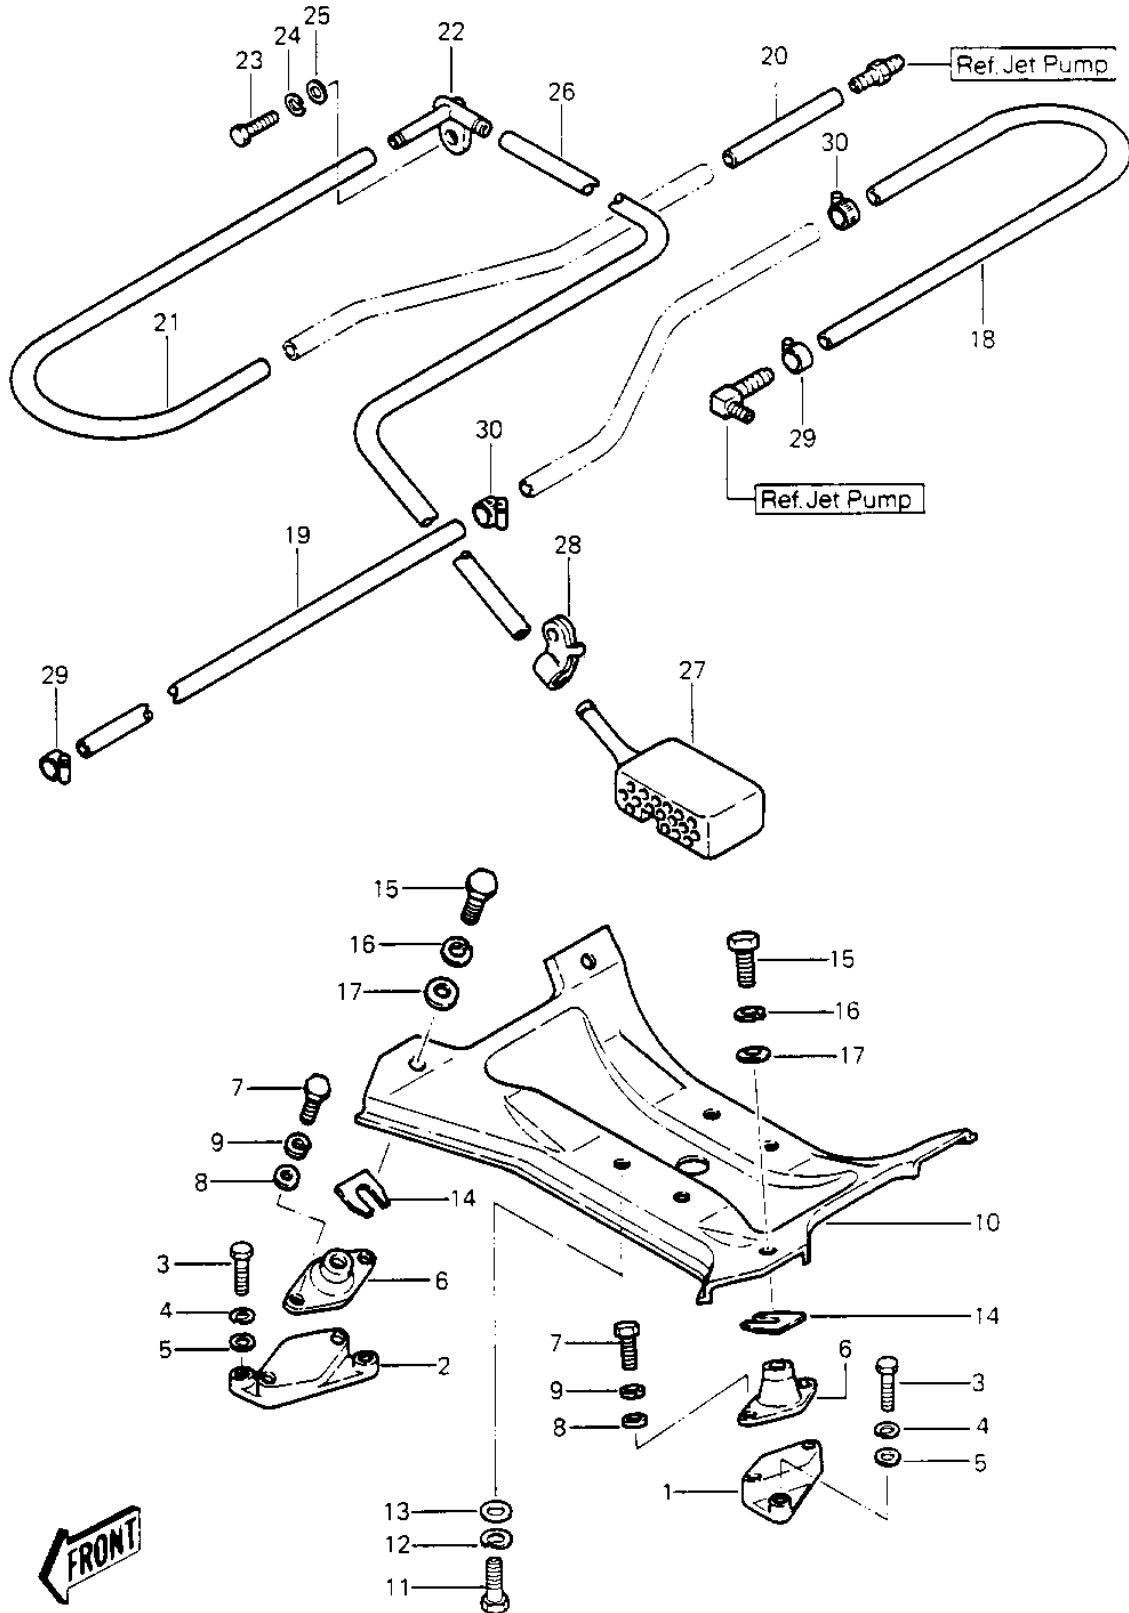

1984 JS440 PARTS DIAGRAM

ENGINE MOUNT/COOLING & BILGE ('84-'86 JS)

1984 JS440 PARTS LIST

ENGINE MOUNT/COOLING & BILGE ('84-'86 JS)

ITEM NAME	PART NUMBER	QUANTITY
BRACKET-ENGINE BED (Ref # 1)	59016-532	2
BRACKET-ENGINE BED (Ref # 2)	59016-533	2
BOLT,8X20 (Ref # 3)	110R0820	8
WASHER SPRING 8MM (Ref # 4)	461S0800	8
WASHER (Ref # 5)	411S0800	8
DAMPER,ENGINE MOUNT (Ref # 6)	92160-3756	4
BOLT,8X20 (Ref # 7)	110R0820	8
WASHER (Ref # 8)	411S0800	8
WASHER SPRING 8MM (Ref # 9)	461S0800	8
BED,ENGINE (Ref # 10)	59181-509-9G	1
BOLT 1/2 IN.X31 (Ref # 11)	92003-533	4
WASHER-SPRING,14MM (Ref # 12)	461S1400	4
WASHER (Ref # 13)	411S1400	4
SHIM,T=0.3 (Ref # 14)	92025-3701	AR
SHIM.T=0.5 (Ref # 14)	92025-3702	AR
SHIM,T=1.0 (Ref # 14)	92025-3703	AR
SHIM,T=1.5MM (Ref # 14)	92025-3704	AR
BOLT 10X25 (Ref # 15)	110R1025	4
WASHER-SPRING,10MM (Ref # 16)	461S1000	4
WASHER,O32XO10.5X4T (Ref # 17)	92022-3023	4
HOSE,WATER (1) (Ref # 18)	92059-503	1
HOSE,BILGE (2) (Ref # 19)	92059-535	1
TUBE,9X16X90 (Ref # 20)	92059-557	1
HOSE,BILGE (2) (Ref # 21)	92059-535	1
BREATHER (Ref # 22)	14069-3001	1
BOLT,8X25 (Ref # 23)	110R0825	1
WASHER SPRING 8MM (Ref # 24)	461S0800	1
WASHER,PLAIN (Ref # 25)	92022-3026	1
HOSE,BILGE (2) (Ref # 26)	92059-535	1