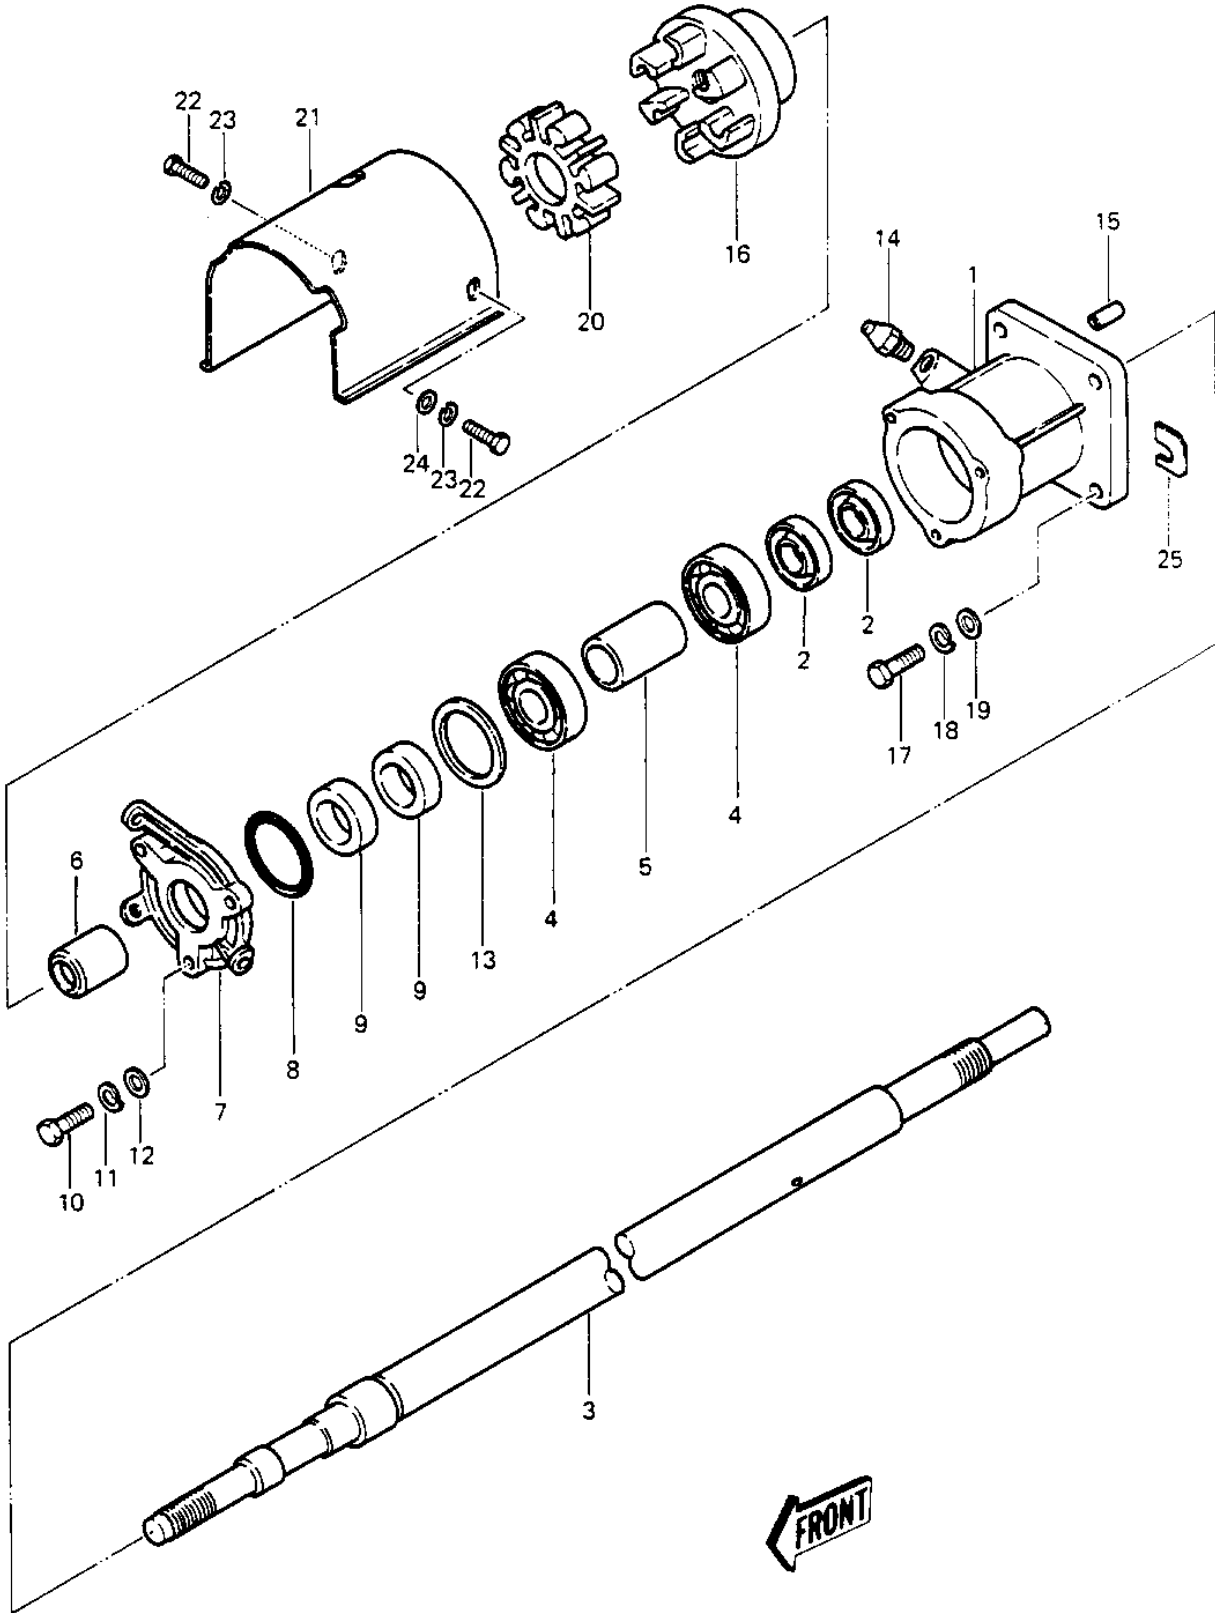

1984 JS440 PARTS DIAGRAM

DRIVE SHAFT ('84-'86 JS440-A8/A9/A10)

1984 JS440 PARTS LIST

DRIVE SHAFT ('84-'86 JS440-A8/A9/A10)

ITEM NAME	PART NUMBER	QUANTITY
HOLDER (Ref # 1)	41046-502	1
SEAL,OIL AC1799EX (Ref # 2)	92050-501	2
SHAFT,DRIVE (Ref # 3)	59111-515	1
BEARING BALL #6305 (Ref # 4)	601B6305	2
COLLAR (Ref # 5)	92027-502	1
SLEEVE,BEARING (Ref # 6)	42036-501	1
COVER,BEARING (Ref # 7)	14025-3008	1
"0" RING (Ref # 8)	92055-501	1
SEAL,OIL AC1799EX (Ref # 9)	92050-501	2
BOLT,8X25 (Ref # 10)	110R0825	3
WASHER SPRING 8MM (Ref # 11)	461S0800	3
WASHER (Ref # 12)	411S0800	3
SHIM 0.15T (Ref # 13)	92025-502	AR
SHIM 0.3T (Ref # 13)	92025-503	AR
NIPPLE,GREASE (Ref # 14)	92005-501	1
PIN,DOWEL (Ref # 15)	551R0612	2
COUPLING (Ref # 16)	42034-3706	1
BOLT,8X25 (Ref # 17)	110R0825	4
WASHER SPRING 8MM (Ref # 18)	461S0800	4
WASHER (Ref # 19)	411S0800	3
DAMPER RUBBER,COUPLNG (Ref # 20)	92075-520	1
COVER,COUPLING (Ref # 21)	59036-567	1
BOLT 6X16 (Ref # 22)	110R0616	3
WASHER-SPRING,6MM (Ref # 23)	461S0600	3
WASHER (Ref # 24)	411S0600	2
SHIM,T=0.3 (Ref # 25)	92025-3701	AR
SHIM.T=0.5 (Ref # 25)	92025-3702	AR
SHIM,T=1.0 (Ref # 25)	92025-3703	AR
SHIM,T=1.5MM (Ref # 25)	92025-3704	AR