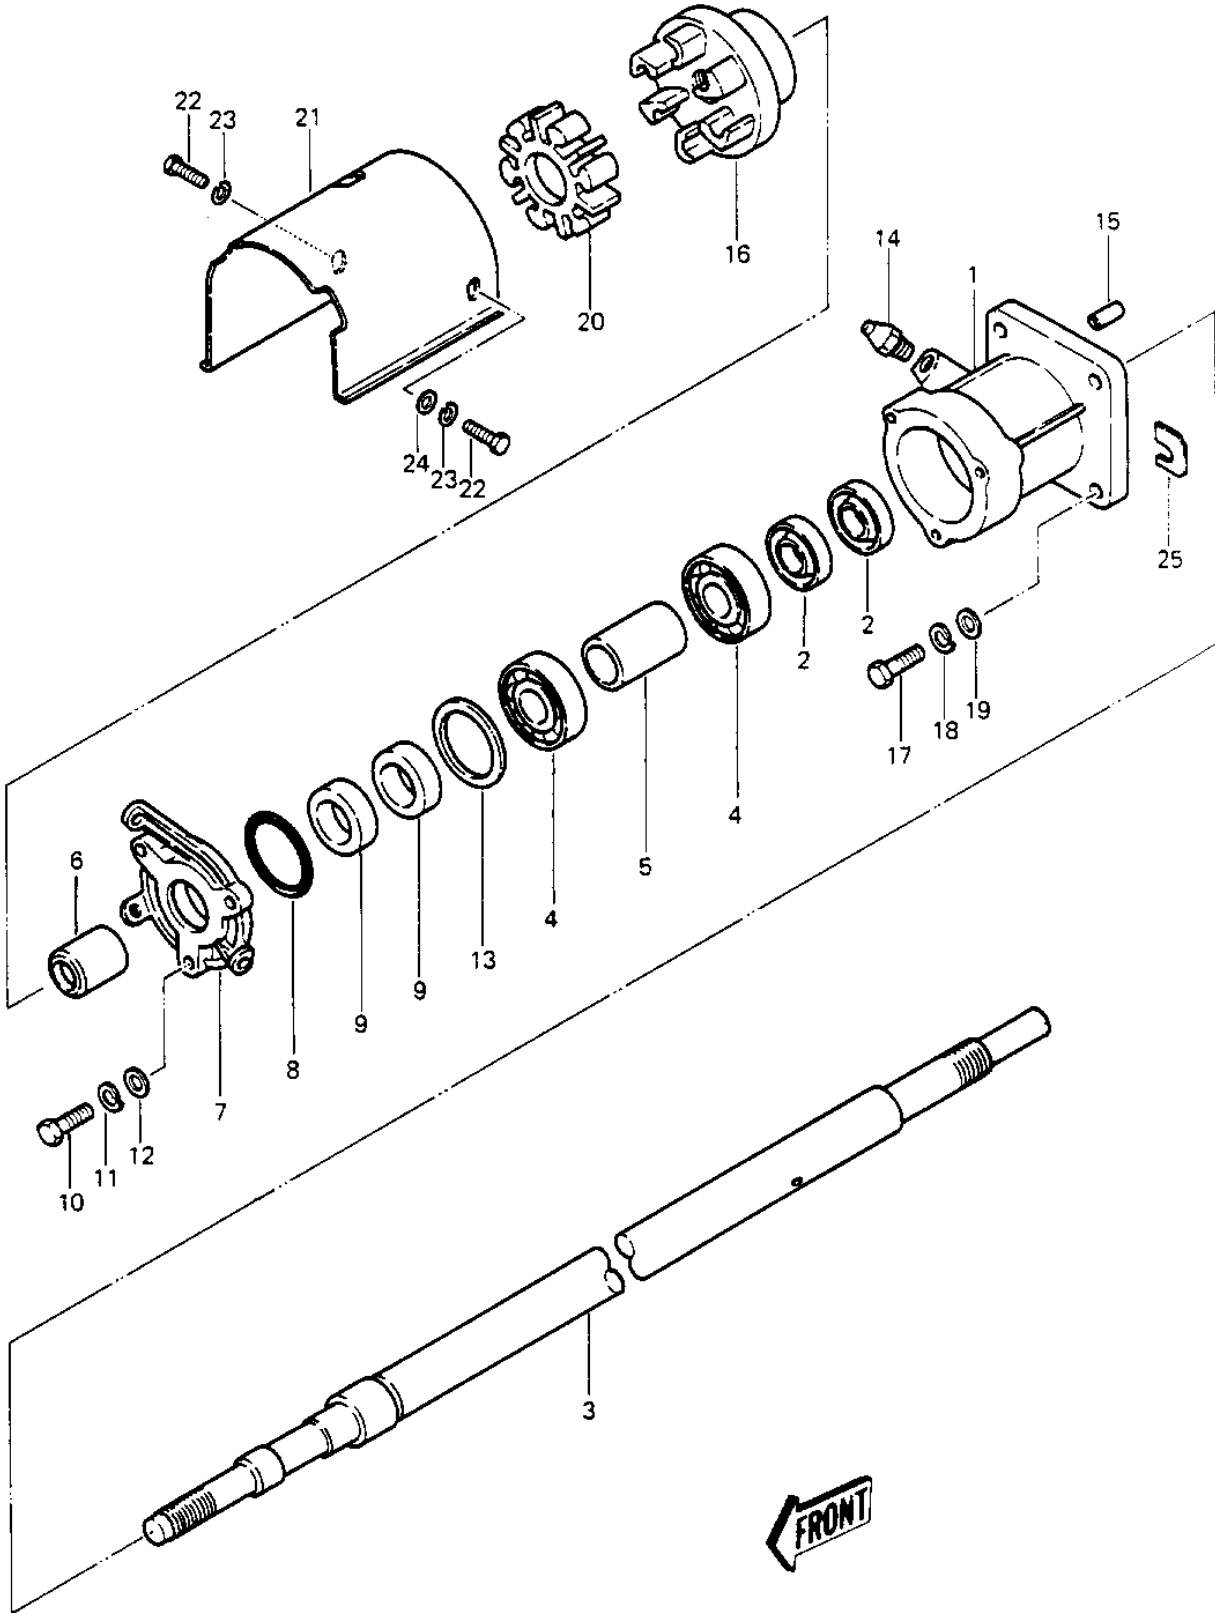

# 1985 JS440 PARTS DIAGRAM

DRIVE SHAFT ('84-'86 JS440-A8/A9/A10)

# 1985 JS440 PARTS LIST

DRIVE SHAFT ('84-'86 JS440-A8/A9/A10)

ITEM NAME	PART NUMBER	QUANTITY
HOLDER (Ref # 1)	41046-502	1
SEAL,OIL AC1799EX (Ref # 2)	92050-501	2
SHAFT,DRIVE (Ref # 3)	59111-515	1
BEARING BALL #6305 (Ref # 4)	601B6305	2
COLLAR (Ref # 5)	92027-502	1
SLEEVE,BEARING (Ref # 6)	42036-501	1
COVER,BEARING (Ref # 7)	14025-3008	1
"0" RING (Ref # 8)	92055-501	1
SEAL,OIL AC1799EX (Ref # 9)	92050-501	2
BOLT,8X25 (Ref # 10)	110R0825	3
WASHER SPRING 8MM (Ref # 11)	461S0800	3
WASHER (Ref # 12)	411S0800	3
SHIM 0.15T (Ref # 13)	92025-502	AR
SHIM 0.3T (Ref # 13)	92025-503	AR
NIPPLE,GREASE (Ref # 14)	92005-501	1
PIN,DOWEL (Ref # 15)	551R0612	2
COUPLING (Ref # 16)	42034-3706	1
BOLT,8X25 (Ref # 17)	110R0825	4
WASHER SPRING 8MM (Ref # 18)	461S0800	4
WASHER (Ref # 19)	411S0800	3
DAMPER RUBBER,COUPLNG (Ref # 20)	92075-520	1
COVER,COUPLING (Ref # 21)	59036-567	1
BOLT 6X16 (Ref # 22)	110R0616	3
WASHER-SPRING,6MM (Ref # 23)	461S0600	3
WASHER (Ref # 24)	411S0600	2
SHIM,T=0.3 (Ref # 25)	92025-3701	AR
SHIM.T=0.5 (Ref # 25)	92025-3702	AR
SHIM,T=1.0 (Ref # 25)	92025-3703	AR
SHIM,T=1.5MM (Ref # 25)	92025-3704	AR