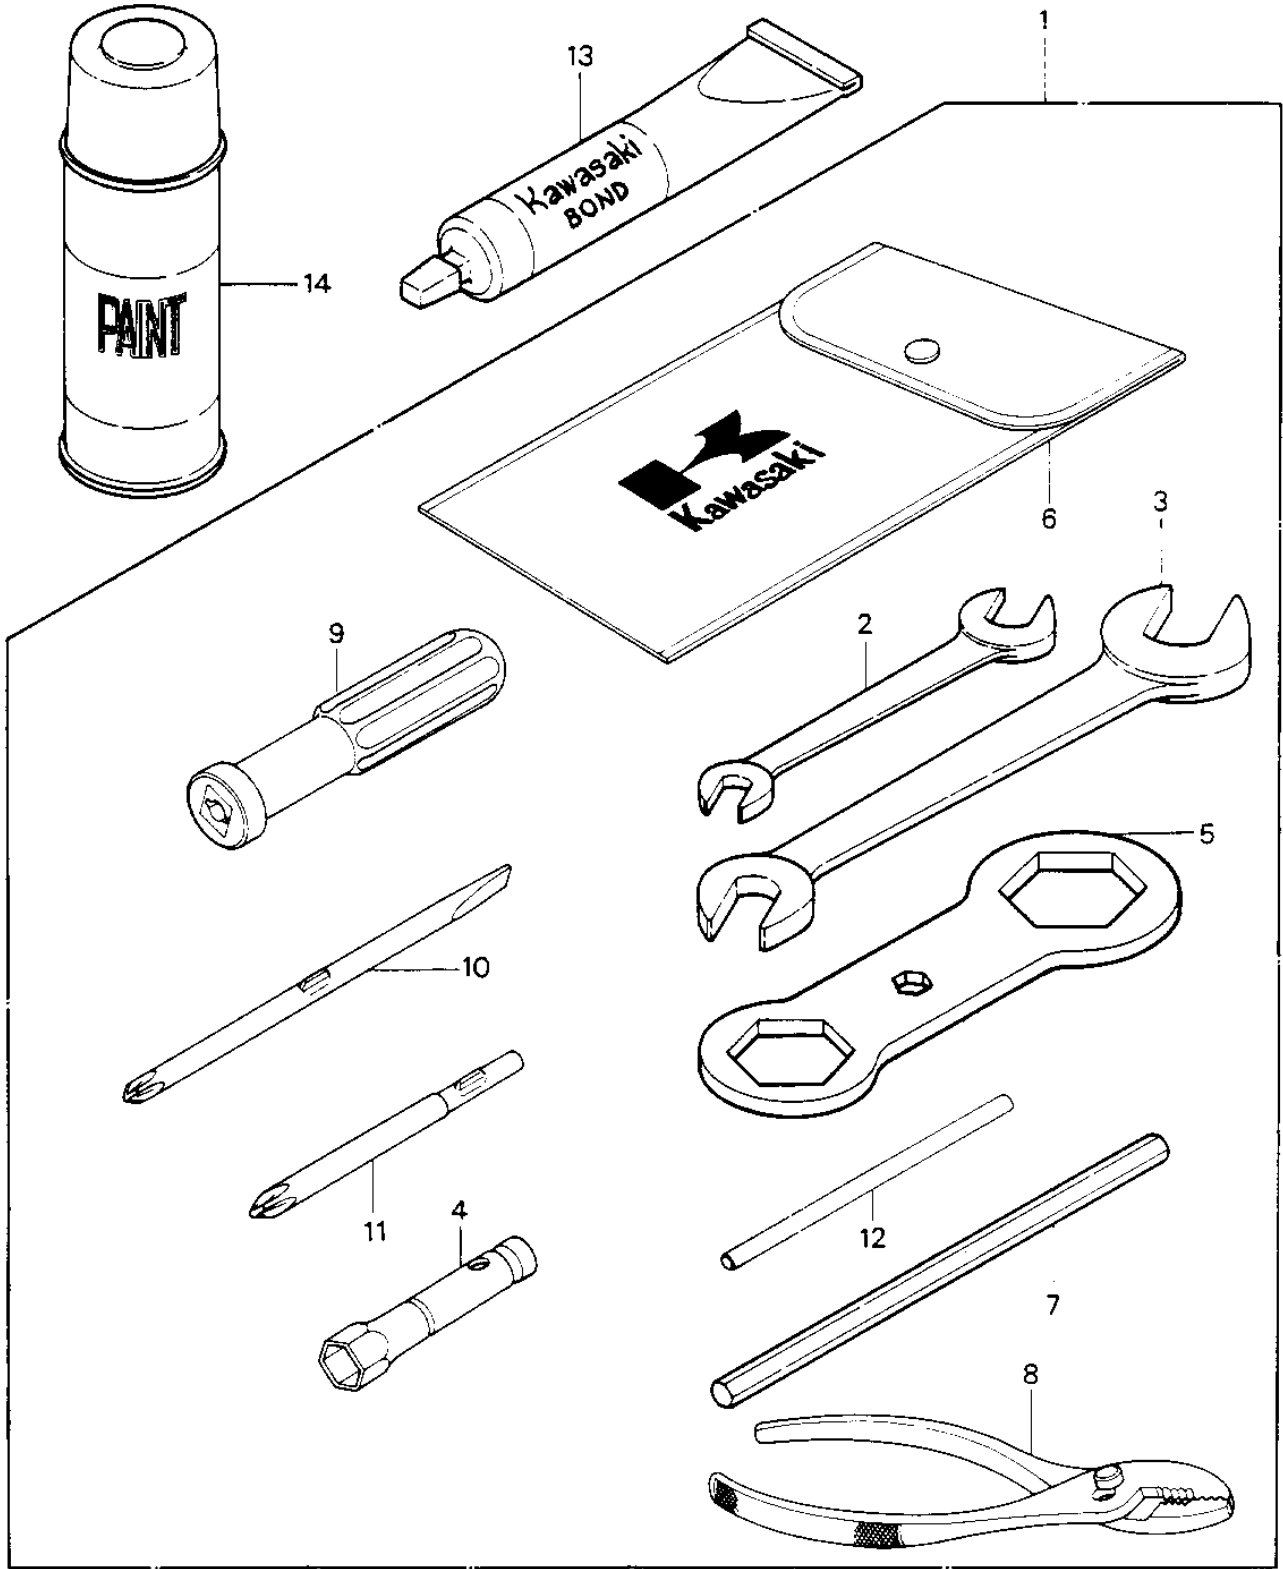

1984 JS440 PARTS DIAGRAM

OWNER TOOLS (JS440-A8/A9)