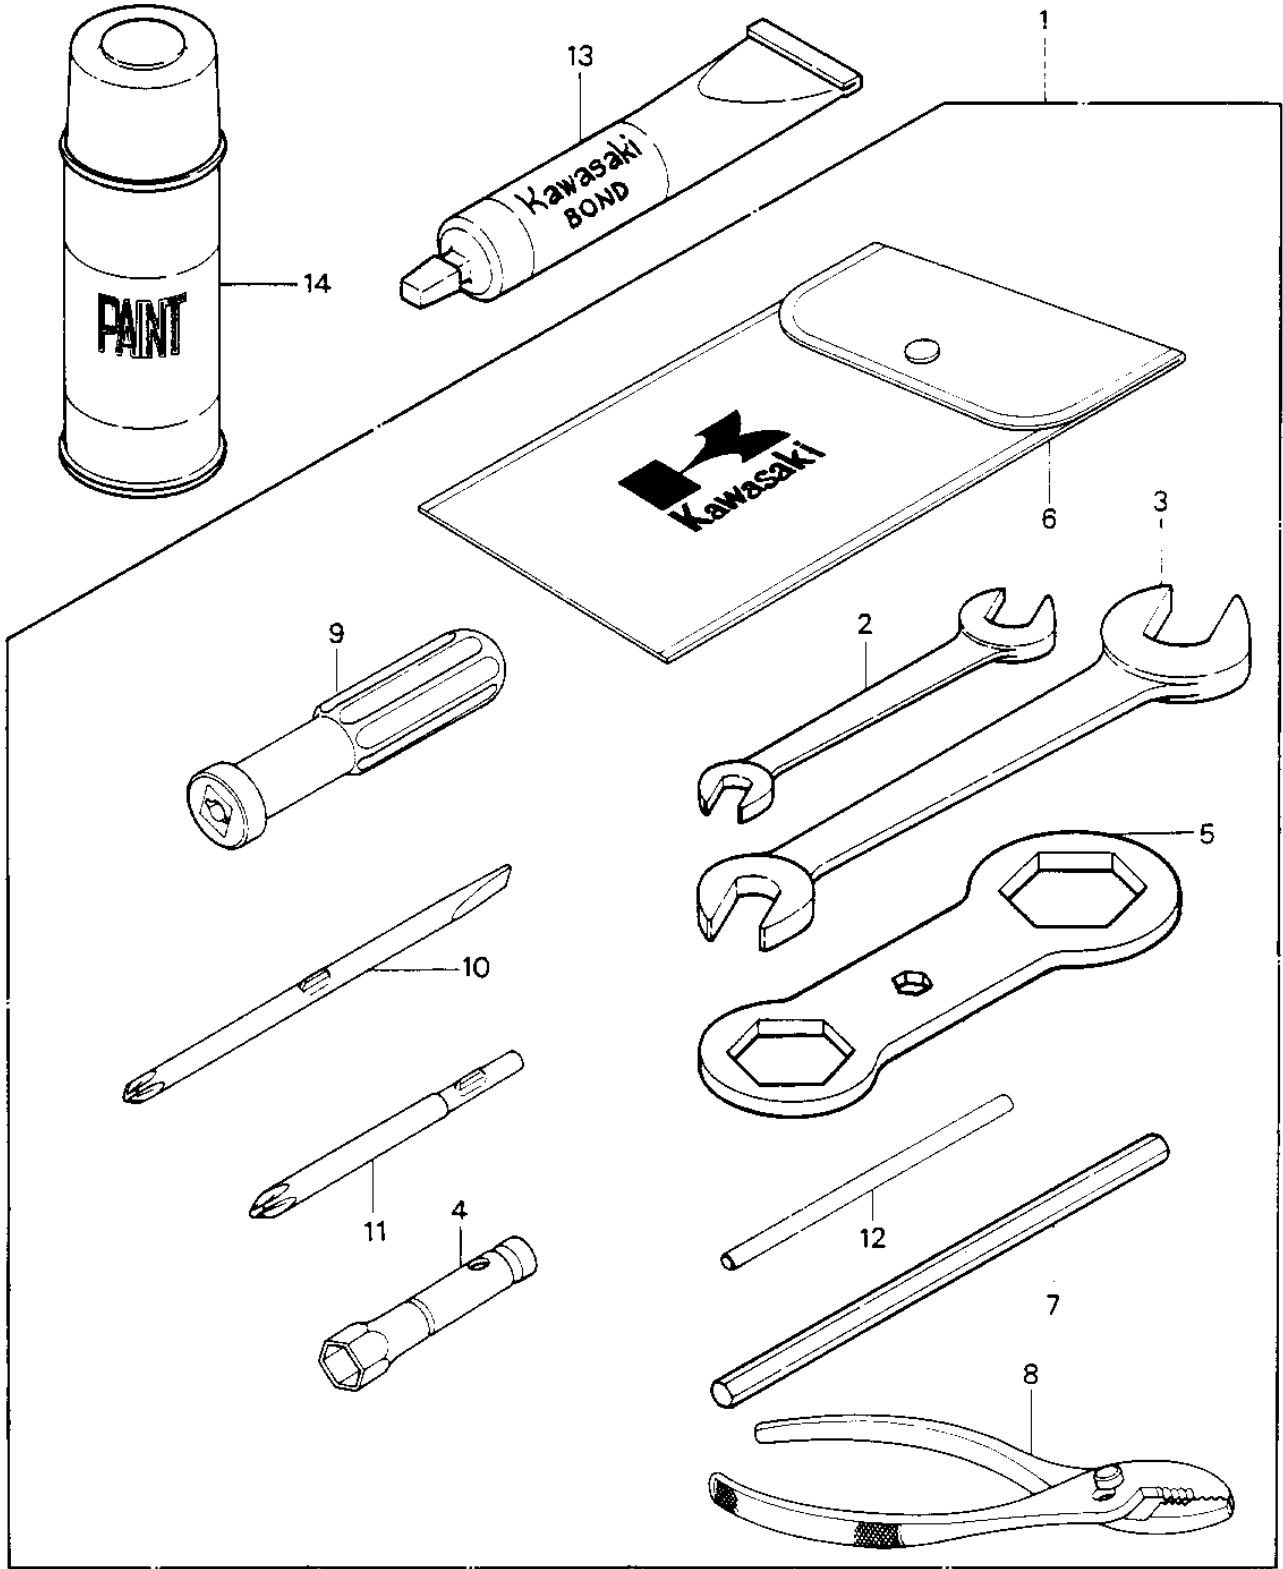

1985 JS440 PARTS DIAGRAM

OWNER TOOLS (JS440-A8/A9)

1985 JS440 PARTS LIST

OWNER TOOLS (JS440-A8/A9)

ITEM NAME	PART NUMBER	QUANTITY
56007-3706 (Canada) (Ref # 1)	56007-3701	1
WRENCH,OPEN,8X10 (Ref # 2)	92126-001	1
WRENCH,OPEN END,12X13 (Ref # 3)	92126-002	1
WRENCH,SPARK PLUG (Ref # 4)	92108-008	1
TOOL-WRENCH,BOX END,2 (Ref # 5)	92110-3701	1
BAG,TOOLKIT (Ref # 6)	56008-1019	1
TOOL-WRENCH,ALLEN BAR (Ref # 7)	92110-3702	1
PLIERS,160MM (Ref # 8)	92112-003	1
GRIP,SCREW DRIVER (Ref # 9)	92106-1001	1
TOOL-DRIVER (Ref # 10)	92107-1052	1
SCREW DRIVER #3 PHLIP (Ref # 11)	92107-005	1
BAR,SPARK PLUG WRENCH (Ref # 12)	92111-005	1
LIQUID GASKET (Ref # 13)	92104-002	AR
PAINT,OPTIC RED 12.5 (Ref # 14)	57002-4002	AR