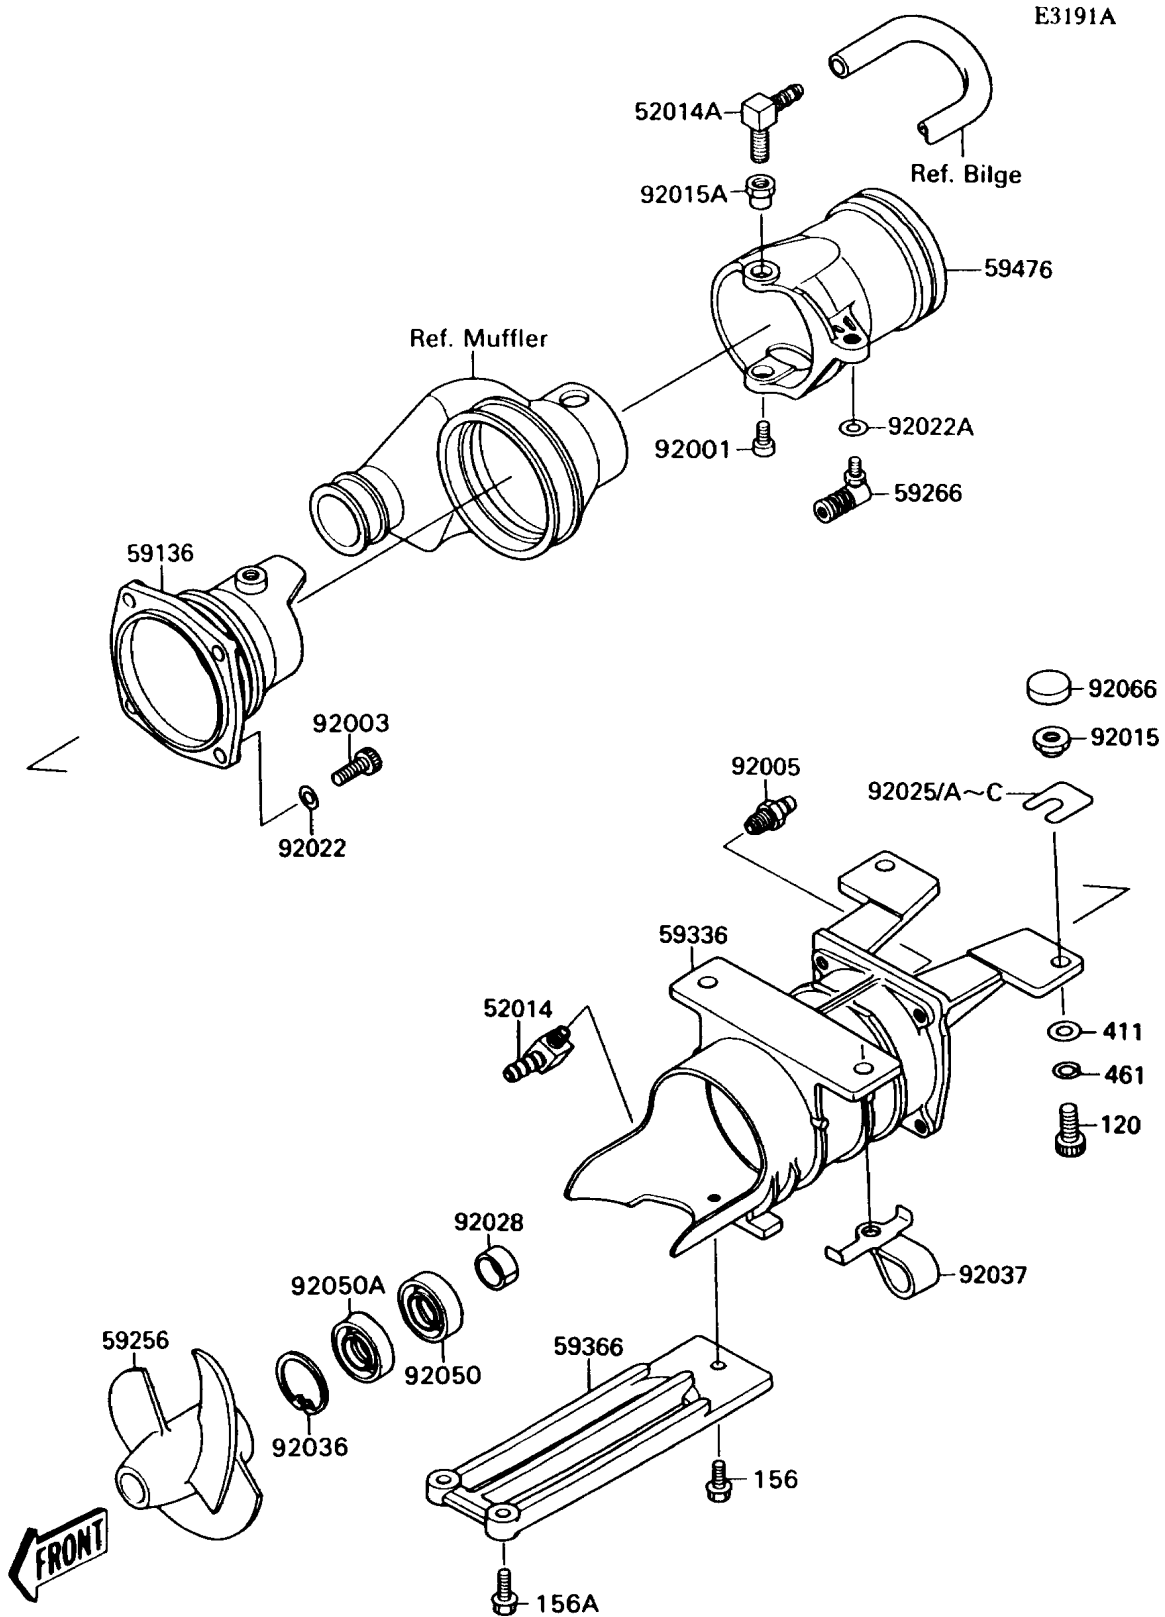

1991 300 SX PARTS DIAGRAM

Jet Pump(JS300-A2/A3/A4/A5)

1991 300 SX PARTS LIST

Jet Pump(JS300-A2/A3/A4/A5)

ITEM NAME	PART NUMBER	QUANTITY
ELBOW (Ref # 52014)	52014-3002	1
ELBOW (Ref # 52014A)	52014-3701	1
NOZZLE-PUMP (Ref # 59136)	59136-3702	1
IMPELLER (Ref # 59256)	59256-3706	1
JOINT-BALL (Ref # 59266)	59266-3701	1
CASE-PUMP (Ref # 59336)	59336-3701	1
GRATE (Ref # 59366)	59366-3001	1
NOZZLE-STRG (Ref # 59476)	59476-3704	1
BOLT,SOCKET,6X11 (Ref # 92001)	92001-3701	1
BOLT,8X22 (Ref # 92003)	92003-528	4
FITTING,GREASE (Ref # 92005)	92005-501	1
NUT,10MM (Ref # 92015)	92015-3005	4
NUT,10MM (Ref # 92015A)	92015-3732	1
WASHER (Ref # 92022)	92022-562	4
WASHER (Ref # 92022A)	92022-567	1
SHIM,T=0.3MM (Ref # 92025)	92025-3701	AR
SHIM,T=0.5MM (Ref # 92025A)	92025-3702	AR
SHIM,T=1.0MM (Ref # 92025B)	92025-3703	AR
SHIM,T=1.5MM (Ref # 92025C)	92025-3704	AR
BUSHING (Ref # 92028)	92028-503	1
RING-SNAP (Ref # 92036)	92036-502	1
CLAMP (Ref # 92037)	92037-3731	1
SEAL-OIL,SCY20368 (Ref # 92050)	92050-502	1
SEAL-OIL,SC20367 (Ref # 92050A)	92050-503	1
PLUG (Ref # 92066)	92066-3703	4
BOLT-SOCKET (Ref # 120)	120R1025	4
BOLT-WP,6X12 (Ref # 156)	156R0612	1
BOLT-WP (Ref # 156A)	156R0630	2
WASHER-PLAIN,10MM (Ref # 411)	411S1000	4

1991 300 SX PARTS LIST

Jet Pump(JS300-A2/A3/A4/A5)

ITEM NAME	PART NUMBER	QUANTITY
WASHER-SPRING,10MM (Ref # 461)	461S1000	4