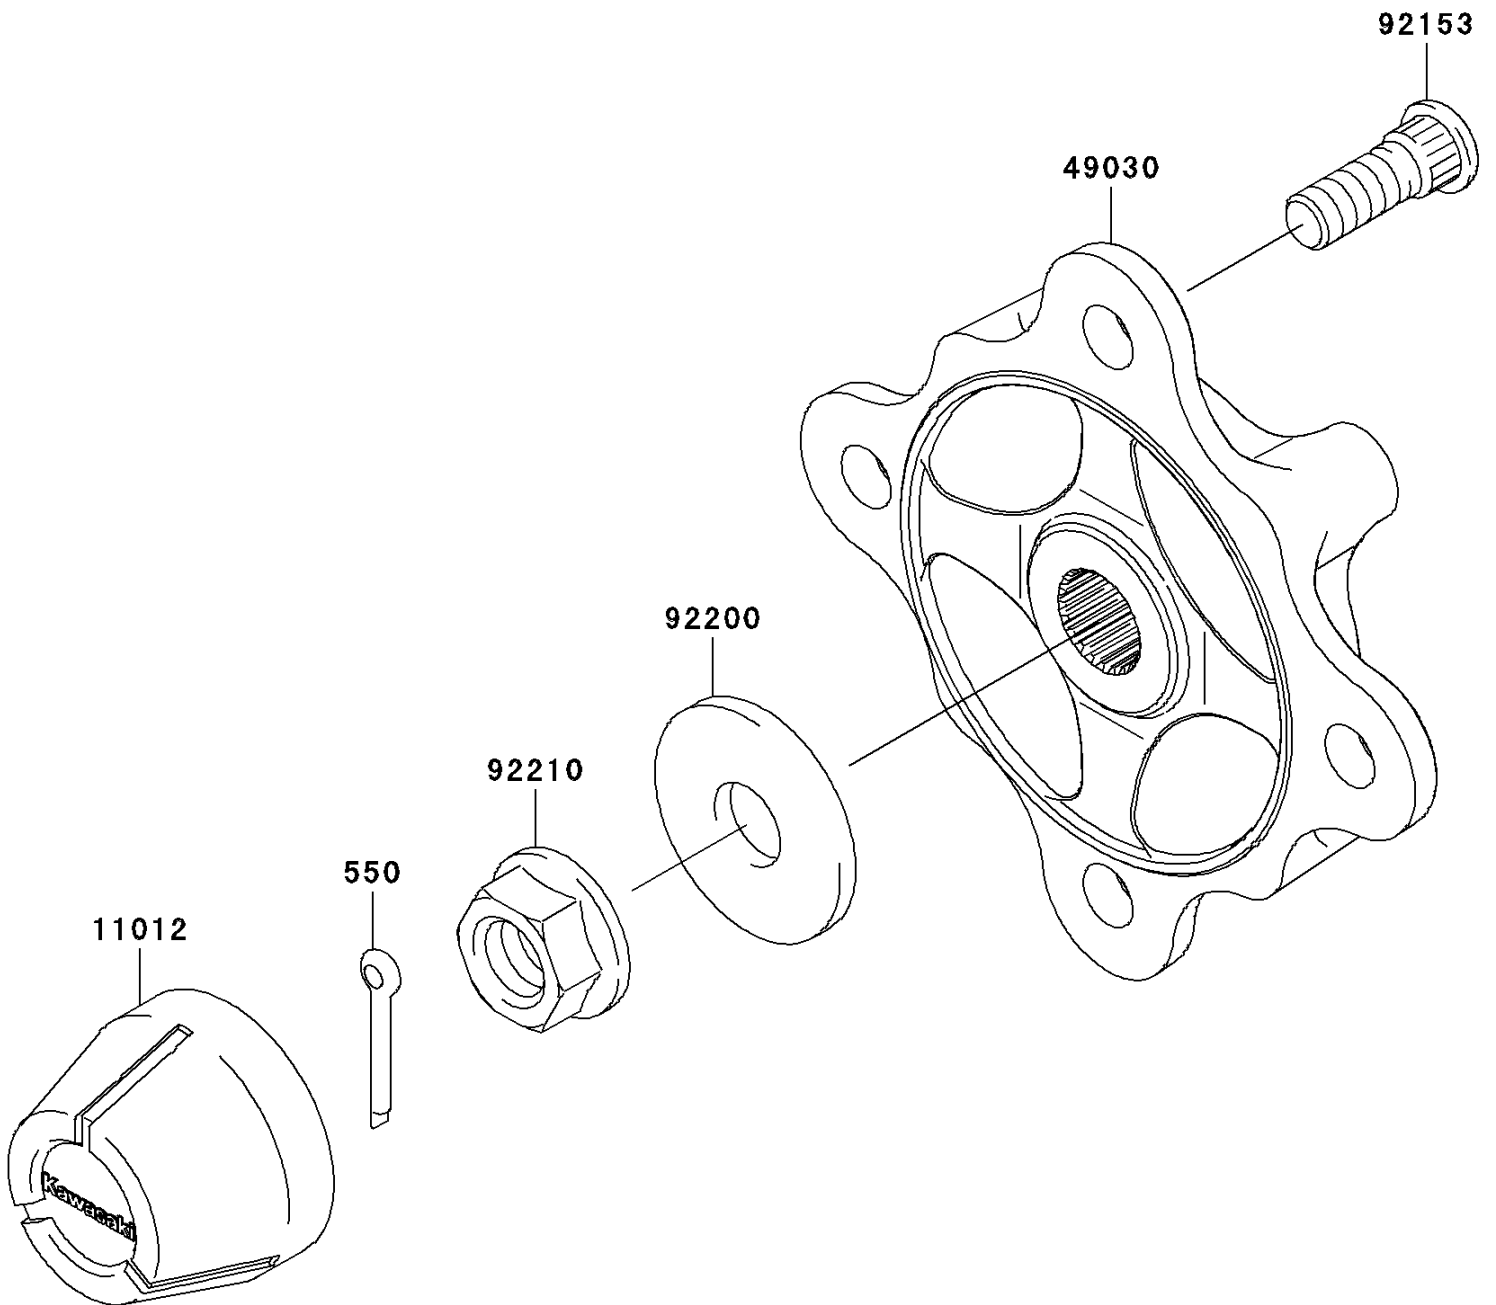

2008 Teryx® 750 4x4 NRA OUTDOORS™ PARTS DIAGRAM

Front Hubs/Brakes

F2230

2008 Teryx® 750 4x4 NRA OUTDOORS™ PARTS LIST

Front Hubs/Brakes

ITEM NAME	PART NUMBER	QUANTITY
PIN-COTTER,4.0X30 (Ref # 550)	550AA4030	2
CAP,WHEEL (Ref # 11012)	11012-1969	2
HUB,FR (Ref # 49030)	49030-0036	2
BOLT,12MM (Ref # 92153)	92153-1915	8
WASHER,18.5X52X4.5 (Ref # 92200)	92200-0425	2
NUT,FLANGED,18MM (Ref # 92210)	92210-0132	2