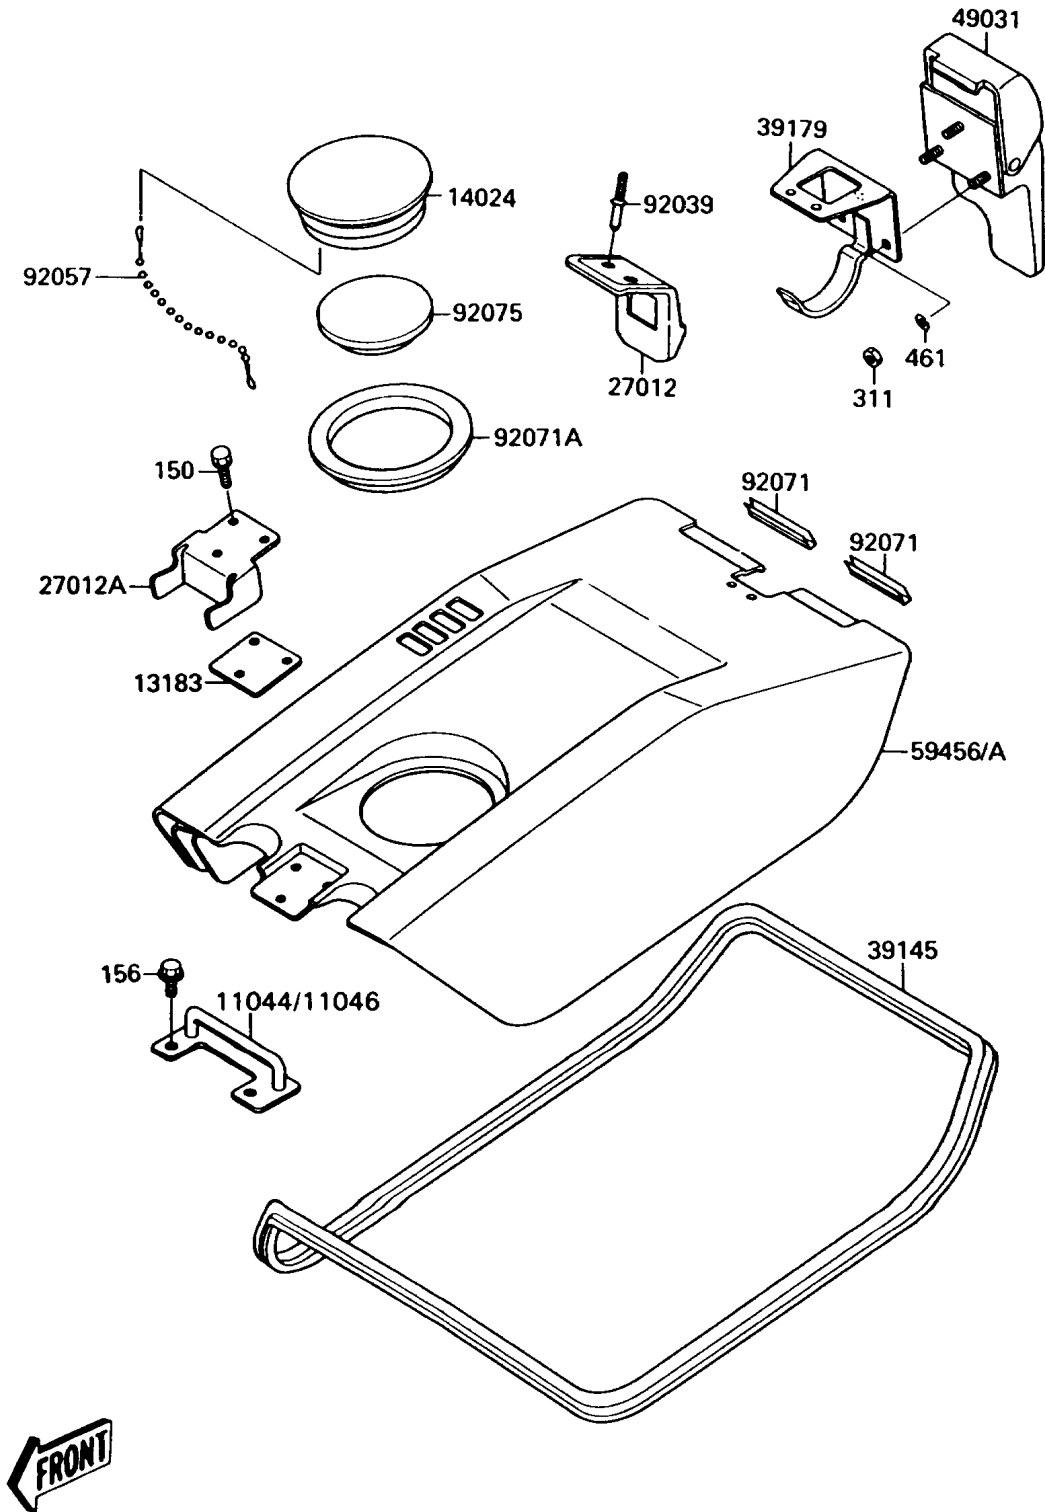

1987 300 SX PARTS DIAGRAM

Engine Hood

(F3142)

1987 300 SX PARTS LIST

Engine Hood

ITEM NAME	PART NUMBER	QUANTITY
BRACKET (Ref # 11044)	11044-3706	1
PLATE (Ref # 13183)	13183-3719	1
COVER (Ref # 14024)	14024-3748	1
HOOK (Ref # 27012)	27012-3703	1
HOOK,HOOD,FR (Ref # 27012A)	27012-3704	1
TRIM-SEAL (Ref # 39145)	39145-3707	1
BRACKET-LATCH (Ref # 39179)	39179-3701	1
LATCH (Ref # 49031)	49031-3702	1
HOOD-COMP-ENGINE,JET WHITE (Ref # 59456)	59456-3702-8C	1
RIVET (Ref # 92039)	92039-3722	2
CHAIN,COVER,L=250 (Ref # 92057)	92057-3701	1
GROMMET (Ref # 92071)	92071-3726	2
GROMMET (Ref # 92071A)	92071-3742	1
DAMPER (Ref # 92075)	92075-3737	1
BOLT-WS,5X22 (Ref # 150)	150R0522	3
BOLT-WP,6X25 (Ref # 156)	156R0625	2
NUT-HEX,5MM (Ref # 311)	311R0500	3
WASHER-SPRING,5MM (Ref # 461)	461S0500	3