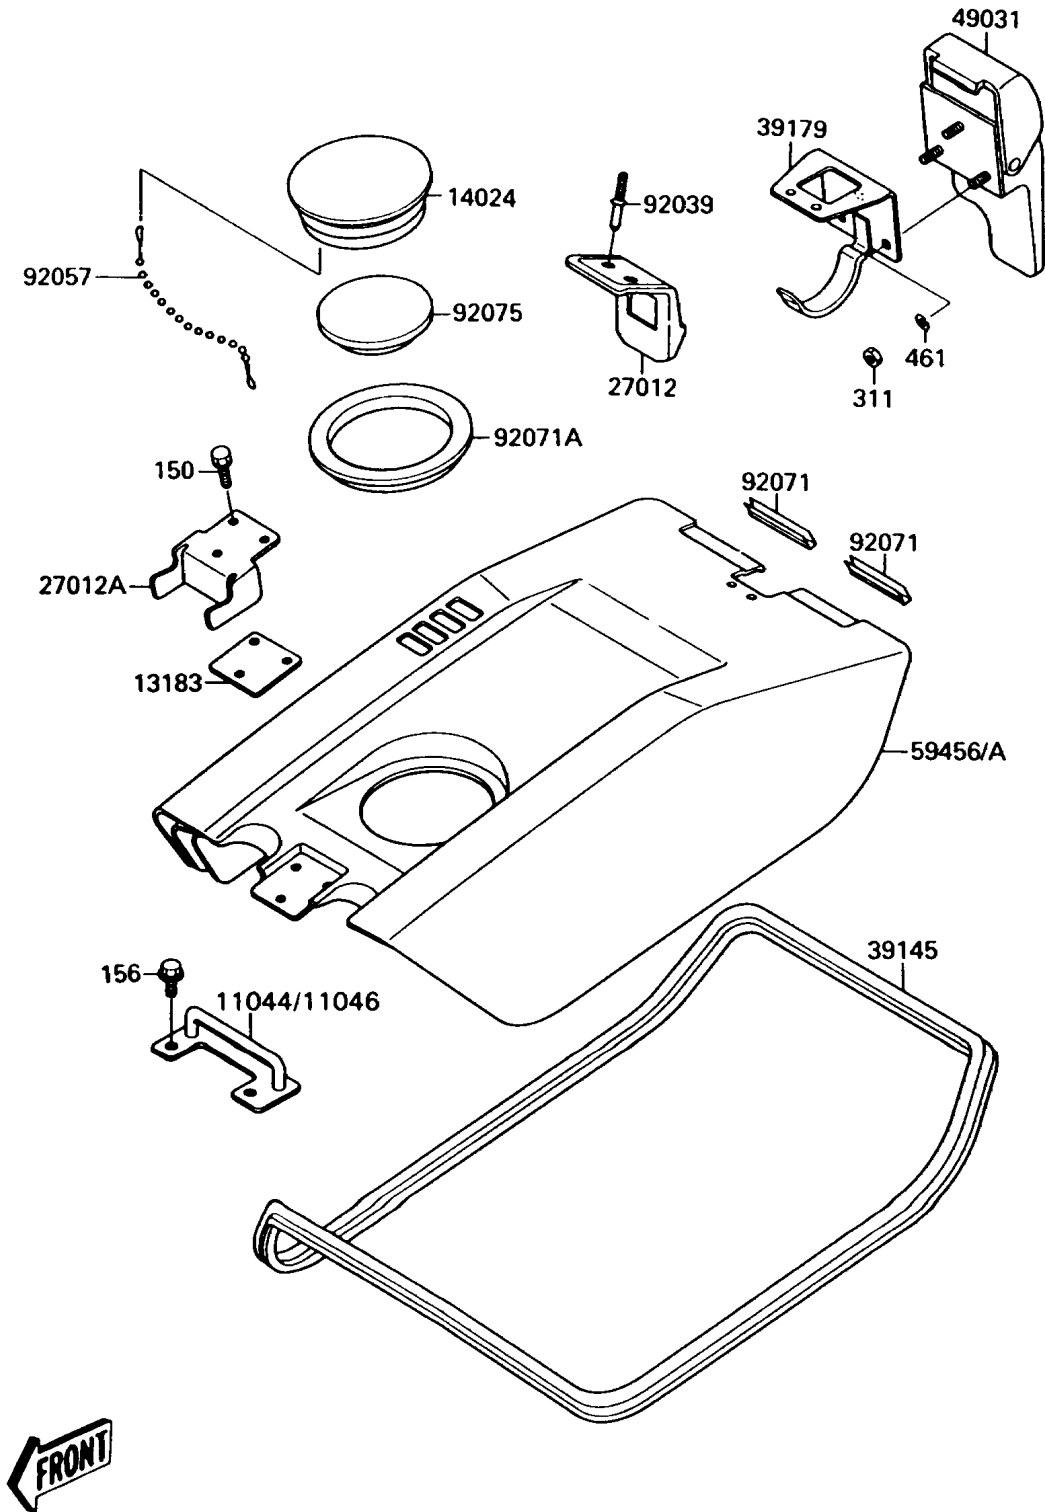

1988 300 SX PARTS DIAGRAM

Engine Hood

(F3142)

1988 300 SX PARTS LIST

Engine Hood

ITEM NAME	PART NUMBER	QUANTITY
BRACKET (Ref # 11044)	11044-3706	1
PLATE (Ref # 13183)	13183-3719	1
COVER (Ref # 14024)	14024-3748	1
HOOK (Ref # 27012)	27012-3703	1
HOOK,HOOD,FR (Ref # 27012A)	27012-3704	1
TRIM-SEAL (Ref # 39145)	39145-3707	1
BRACKET-LATCH (Ref # 39179)	39179-3701	1
LATCH (Ref # 49031)	49031-3702	1
HOOD-COMP-ENGINE,JET WHITE (Ref # 59456)	59456-3702-8C	1
RIVET (Ref # 92039)	92039-3722	2
CHAIN,COVER,L=250 (Ref # 92057)	92057-3701	1
GROMMET (Ref # 92071)	92071-3726	2
GROMMET (Ref # 92071A)	92071-3742	1
DAMPER (Ref # 92075)	92075-3737	1
BOLT-WS,5X22 (Ref # 150)	150R0522	3
BOLT-WP,6X25 (Ref # 156)	156R0625	2
NUT-HEX,5MM (Ref # 311)	311R0500	3
WASHER-SPRING,5MM (Ref # 461)	461S0500	3