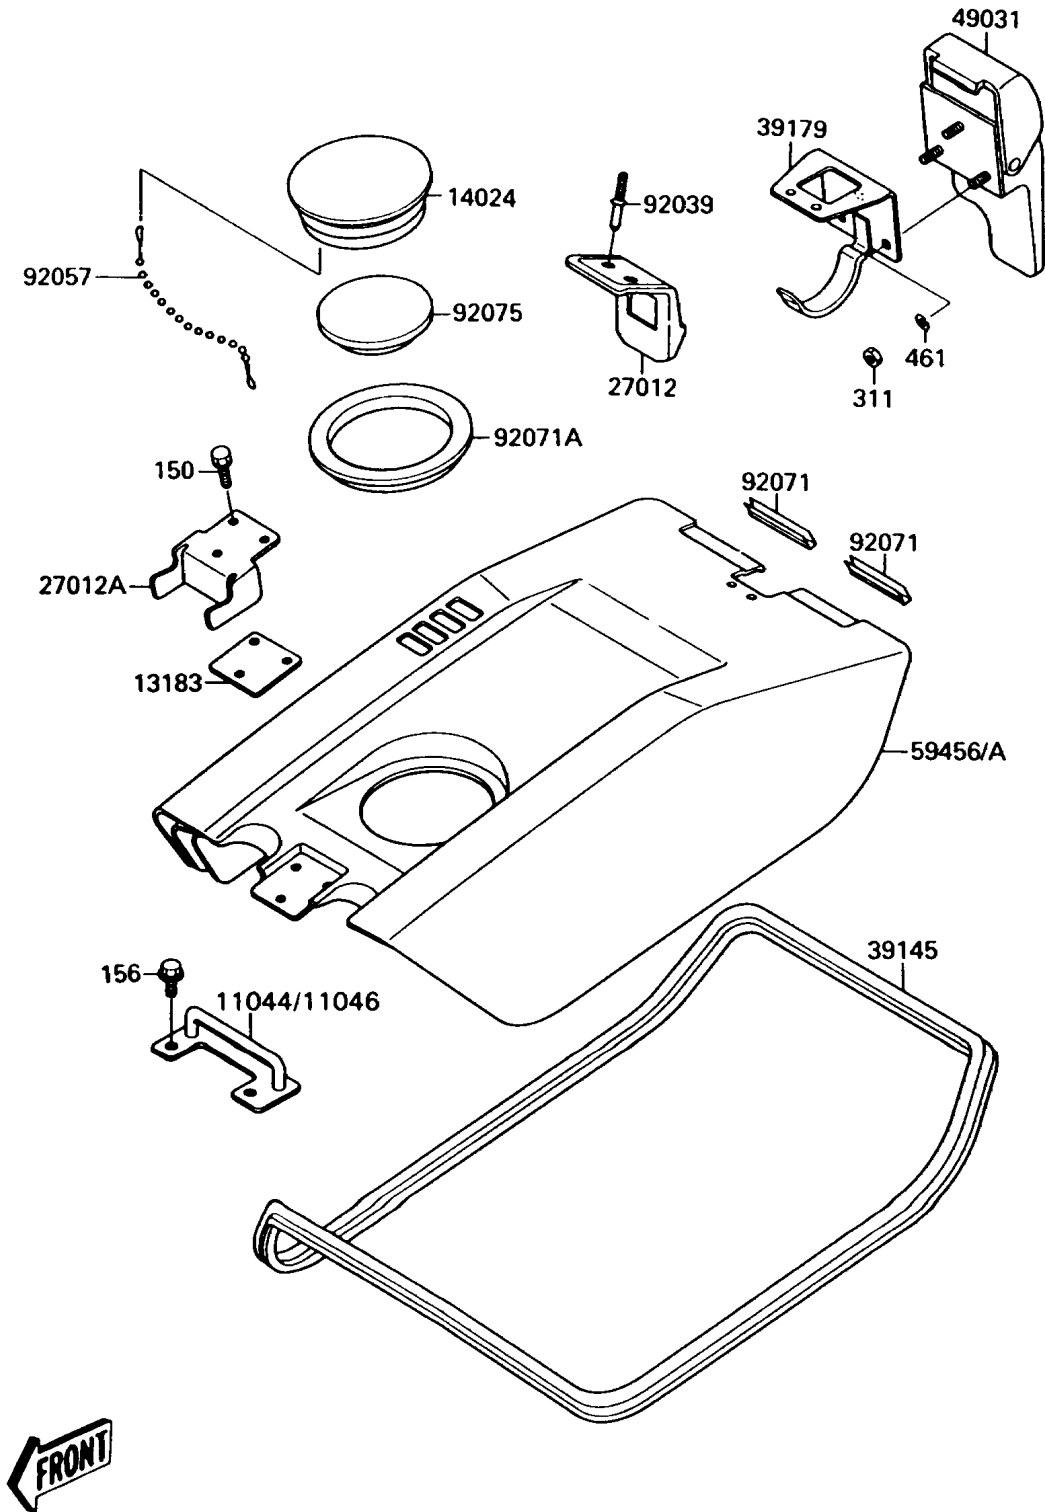

1991 300 SX PARTS DIAGRAM

Engine Hood

(F3142)

1991 300 SX PARTS LIST

Engine Hood

ITEM NAME	PART NUMBER	QUANTITY
BRACKET (Ref # 11046)	11046-3815	1
PLATE (Ref # 13183)	13183-3719	1
COVER (Ref # 14024)	14024-3748	1
HOOK (Ref # 27012)	27012-3703	1
HOOK,HOOD,FR (Ref # 27012A)	27012-3704	1
TRIM-SEAL (Ref # 39145)	39145-3707	1
BRACKET-LATCH (Ref # 39179)	39179-3701	1
LATCH (Ref # 49031)	49031-3702	1
HOOD-COMP-ENGINE,JET WHITE (Ref # 59456A)	59456-3716-8C	1
RIVET (Ref # 92039)	92039-3722	2
CHAIN,COVER,L=250 (Ref # 92057)	92057-3701	1
GROMMET (Ref # 92071)	92071-3726	2
GROMMET (Ref # 92071A)	92071-3742	1
DAMPER (Ref # 92075)	92075-3737	1
BOLT-WS,5X22 (Ref # 150)	150R0522	3
BOLT-WP,6X25 (Ref # 156)	156R0625	2
NUT-HEX,5MM (Ref # 311)	311R0500	3
WASHER-SPRING,5MM (Ref # 461)	461S0500	3