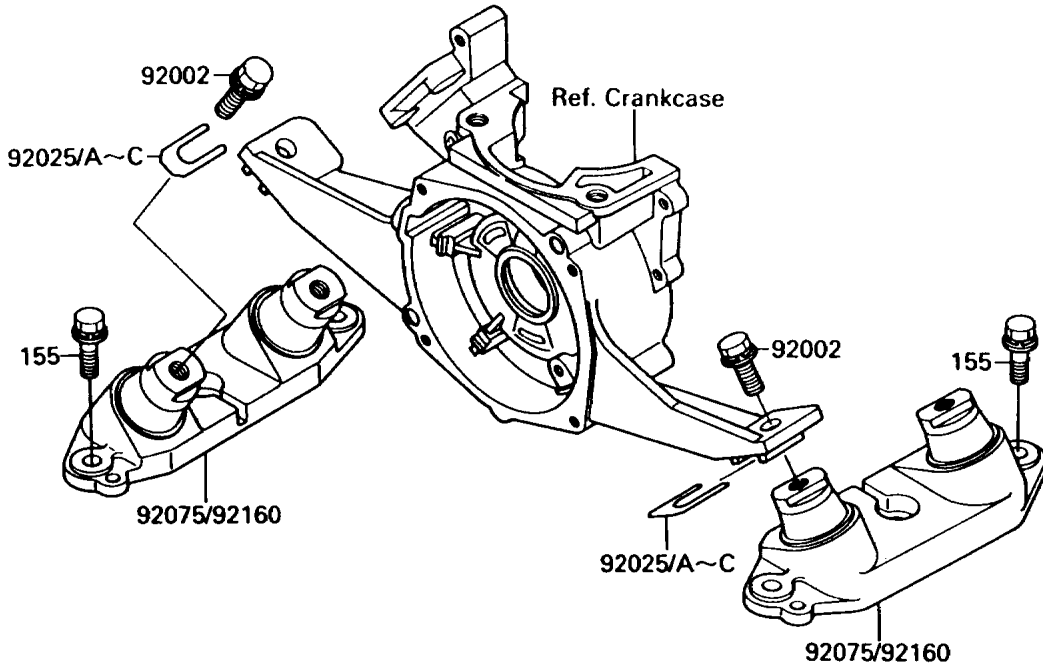

1987 300 SX PARTS DIAGRAM

Engine Mount

(F3144)

1987 300 SX PARTS LIST

Engine Mount

ITEM NAME	PART NUMBER	QUANTITY
BOLT,10X25 (Ref # 92002)	92002-3770	4
SHIM,T=0.3MM (Ref # 92025)	92025-3705	AR
SHIM,T=0.5MM (Ref # 92025A)	92025-3706	AR
SHIM,T=1.0MM (Ref # 92025B)	92025-3707	AR
SHIM,T=1.5MM (Ref # 92025C)	92025-3708	AR
DAMPER,ENGINE MOUNT (Ref # 92075)	92075-3720	2
BOLT-WSP-SMALL,8X20 (Ref # 155)	155R0820	6