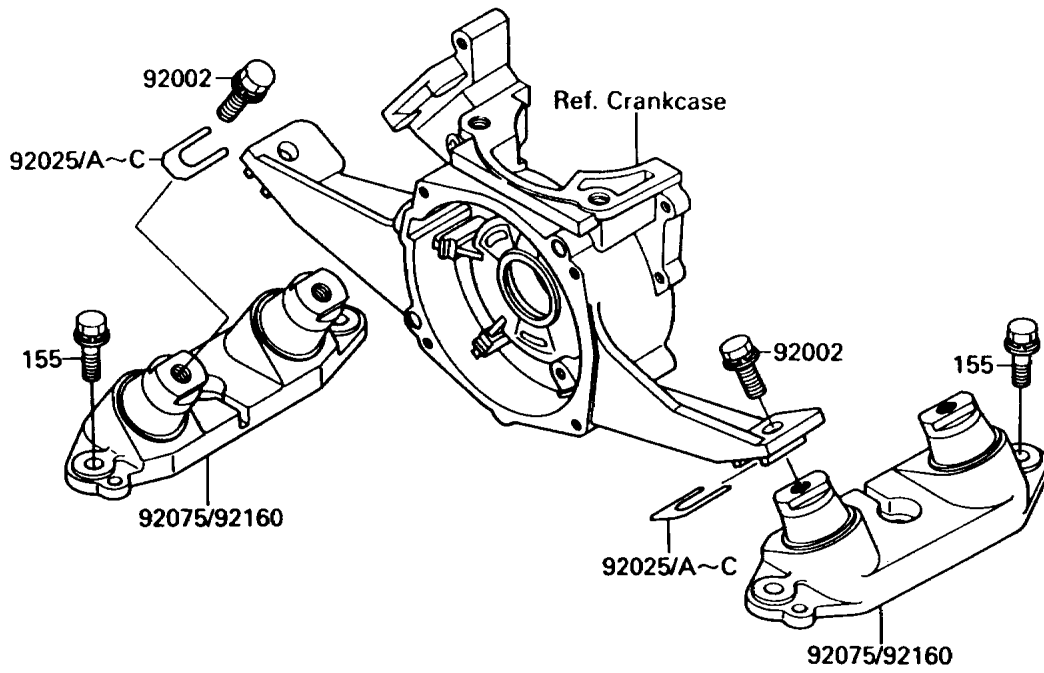

1988 300 SX PARTS DIAGRAM

Engine Mount

(F3144)

1988 300 SX PARTS LIST

Engine Mount

ITEM NAME	PART NUMBER	QUANTITY
BOLT,10X25 (Ref # 92002)	92002-3770	4
SHIM,T=0.3MM (Ref # 92025)	92025-3705	AR
SHIM,T=0.5MM (Ref # 92025A)	92025-3706	AR
SHIM,T=1.0MM (Ref # 92025B)	92025-3707	AR
SHIM,T=1.5MM (Ref # 92025C)	92025-3708	AR
DAMPER,ENGINE MOUNT (Ref # 92075)	92075-3720	2
BOLT-WSP-SMALL,8X20 (Ref # 155)	155R0820	6