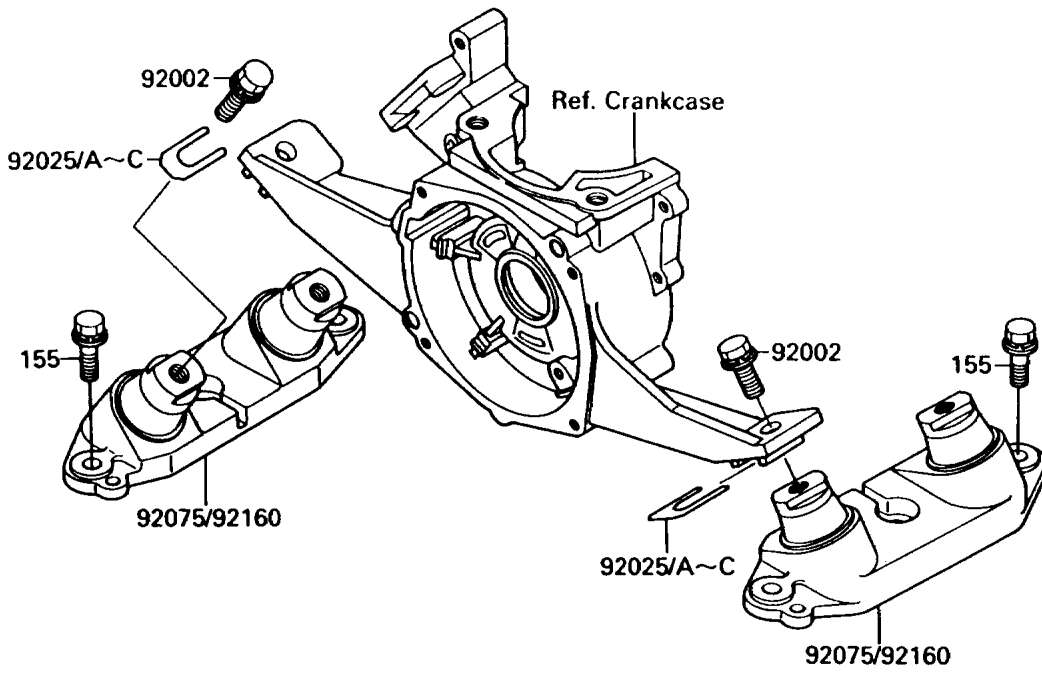

1990 300 SX PARTS DIAGRAM

Engine Mount

(F3144)

1990 300 SX PARTS LIST

Engine Mount

ITEM NAME	PART NUMBER	QUANTITY
BOLT,10X25 (Ref # 92002)	92002-3770	4
SHIM,T=0.3MM (Ref # 92025)	92025-3705	AR
SHIM,T=0.5MM (Ref # 92025A)	92025-3706	AR
SHIM,T=1.0MM (Ref # 92025B)	92025-3707	AR
SHIM,T=1.5MM (Ref # 92025C)	92025-3708	AR
DAMPER,ENGINE MOUNT (Ref # 92075)	92075-3720	2
BOLT-WSP-SMALL,8X20 (Ref # 155)	155R0820	6