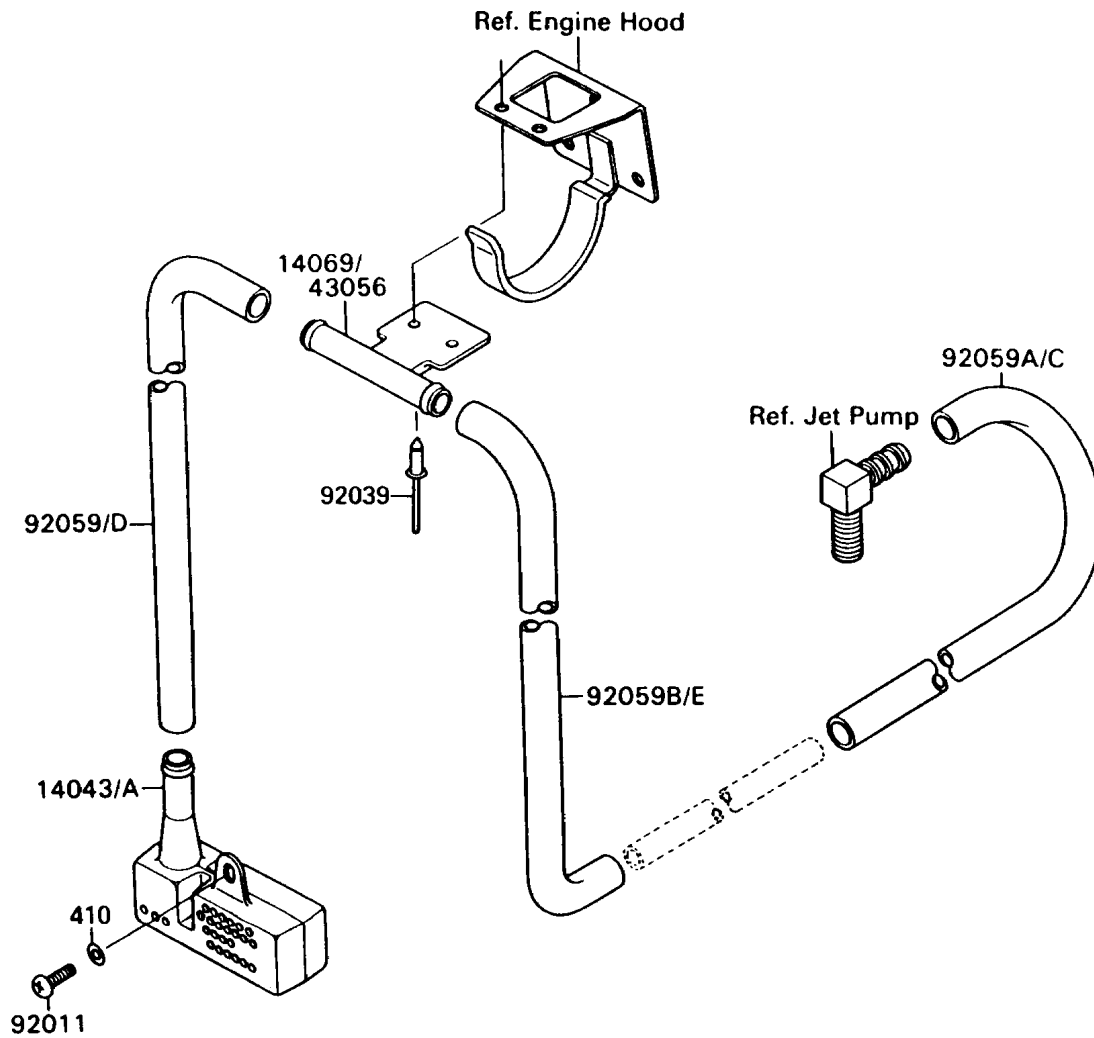

1990 300 SX PARTS DIAGRAM

Bilge System

(F3145)

1990 300 SX PARTS LIST

Bilge System

ITEM NAME	PART NUMBER	QUANTITY
FILTER (Ref # 14043A)	14043-3706	1
BREATHER (Ref # 14069)	14069-3707	1
SCREW,TAPPING (Ref # 92011)	92011-561	1
RIVET (Ref # 92039)	92039-3712	2
TUBE,15.5X21.5X280 (Ref # 92059B)	92059-3855	1
TUBE (Ref # 92059C)	92059-3887	1
TUBE,15.5X21.5X490 (Ref # 92059D)	92059-3889	1
WASHER-PLAIN-SMALL,6MM (Ref # 410)	410S0600	1