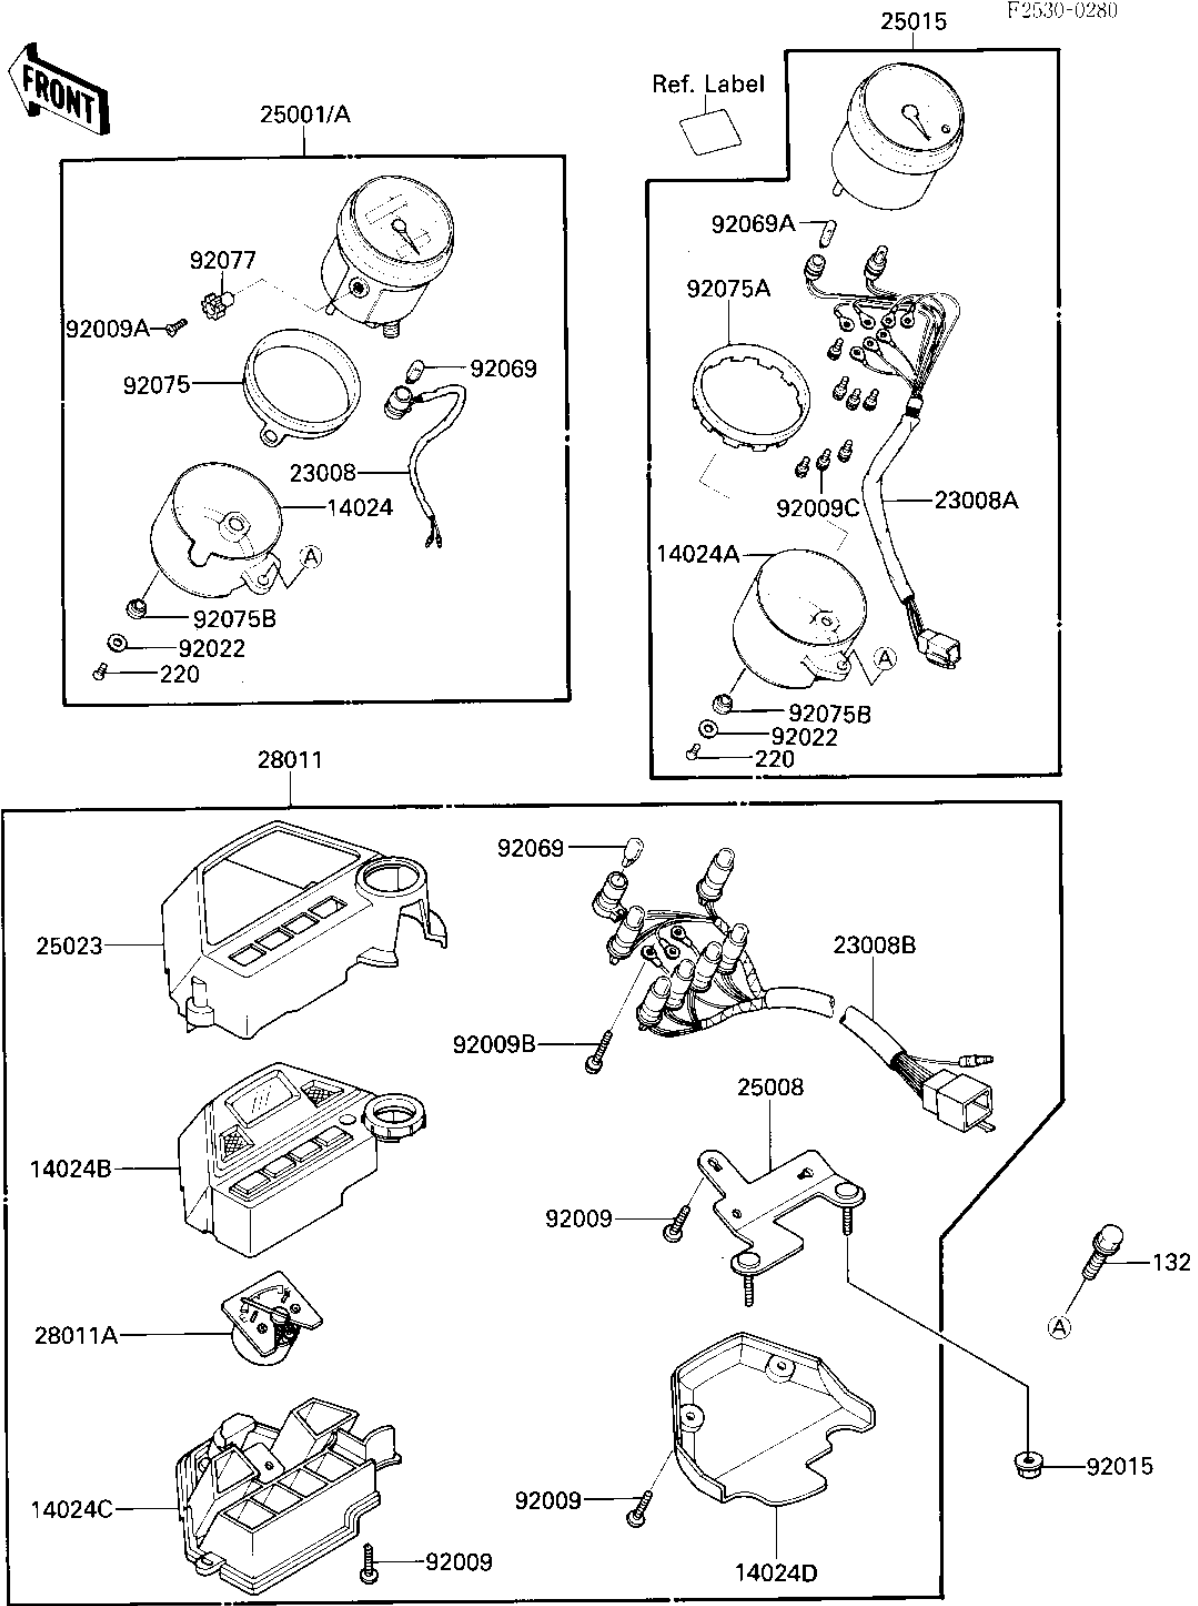

1987 ZL1000 Eliminator PARTS DIAGRAM

METERS

F2530-0280

1987 ZL1000 Eliminator PARTS LIST

METERS

ITEM NAME	PART NUMBER	QUANTITY
COVER (Ref # 14024)	14024-1096	1
COVER (Ref # 14024A)	14024-1097	1
COVER,PILOT BOX,INNER (Ref # 14024B)	14024-1354	1
COVER,PILOT BOX,LWR (Ref # 14024C)	14024-1355	1
COVER,PILOT BOX (Ref # 14024D)	14024-1356	1
SOCKET-ASSY,SPEEDOMET (Ref # 23008)	23008-1279	1
SOCKET-ASSY,TACHOMETE (Ref # 23008A)	23008-1280	1
SOCKET-ASSY,PILOT BOX (Ref # 23008B)	23008-1321	1
METER-ASSY,MPH (Ref # 25001)	25001-1661	1
METER-ASSY,SPEED,KPH (Canada) (Ref # 25001A)	25001-1662	1
BRACKET-METER,PILOT B (Ref # 25008)	25008-1134	1
TACHOMETER,X1000R/MIN (Ref # 25015)	25015-1260	1
COVER-METER CASE,UPP (Ref # 25023)	25023-1148	1
METER,PILOT BOX (Ref # 28011)	28011-1087	1
METER,FUEL (Ref # 28011A)	28011-1090	1
SCREW,4X16,BLACK (Ref # 92009)	92009-1158	7
SCREW,2X6,BLACK (Ref # 92009A)	92009-1172	1
SCREW,3X22 (Ref # 92009B)	92009-1293	3
SCREW,3X10 (Ref # 92009C)	92009-1406	7
NUT,FLANGED,5MM (Ref # 92015)	92015-1328	2
WASHER (Ref # 92022)	92022-1822	4
BULB,12V3.4W (Ref # 92069)	92069-1007	8
BULB,12V3W T-7 (Ref # 92069A)	92069-1020	2
DAMPER (Ref # 92075)	92075-1751	1
DAMPER (Ref # 92075A)	92075-1752	1
DAMPER (Ref # 92075B)	92075-1753	4
KNOB,METER (Ref # 92077)	92077-1059	1
BOLT-FLANGED-SMALL (Ref # 132)	132E0620	2
SCREW PAN HEAD 4X8 (Ref # 220)	220E0408	4