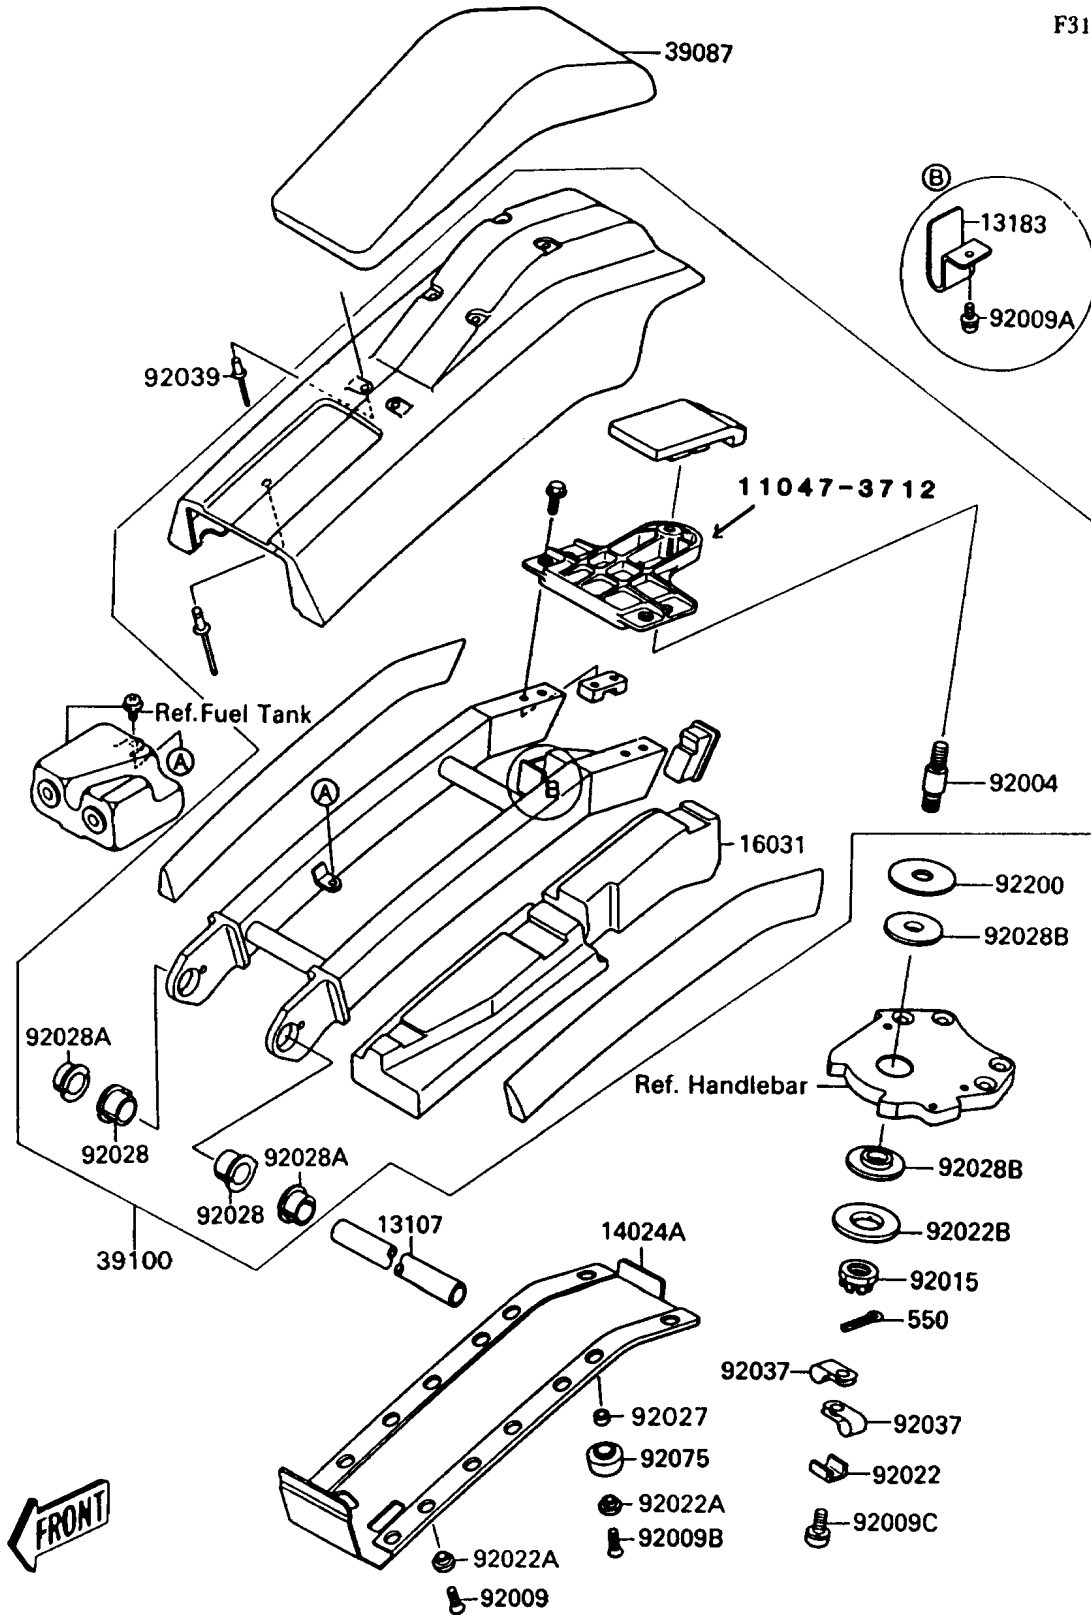

1991 300 SX PARTS DIAGRAM

Handle Pole(JS300-A5)

F3171B

1991 300 SX PARTS LIST

Handle Pole(JS300-A5)

ITEM NAME	PART NUMBER	QUANTITY
SHAFT (Ref # 13107)	13107-3703	1
PLATE (Ref # 13183)	13183-3708	1
COVER,HANDLE POLE,LWR,BLACK (Ref # 14024A)	14024-3782-6D	1
FLOAT (Ref # 16031)	16031-3705	1
PAD-HANDLE (Ref # 39087)	39087-3704	1
POLE-COMP-HANDLE,M.M.BLUE (Ref # 39100)	39100-3702-8Z	1
STUD (Ref # 92004)	92004-3728	1
SCREW,6X16.9 (Ref # 92009)	92009-3709	10
SCREW,5X10 (Ref # 92009A)	92009-3718	1
SCREW,6X21 (Ref # 92009B)	92009-3725	2
SCREW,5X16 (Ref # 92009C)	92009-3736	1
NUT,CASTLE,18MM (Ref # 92015)	92015-3006	1
WASHER,CLAMP (Ref # 92022)	92022-3014	1
WASHER (Ref # 92022A)	92022-3732	12
WASHER (Ref # 92022B)	92022-571	1
COLLAR,7.1X10.5X6 (Ref # 92027)	92027-3702	2
BUSHING (Ref # 92028)	92028-3710	2
BUSHING (Ref # 92028A)	92028-3711	2
BUSHING (Ref # 92028B)	92028-3743	2
CLAMP,LEAD WIRE (Ref # 92037)	92037-3007	2
RIVET (Ref # 92039)	92039-3712	8
DAMPER (Ref # 92075)	92075-3722	2
WASHER,20.5X80X1 (Ref # 92200)	92200-3709	1
PIN-COTTER,4X40 (Ref # 550)	550S4040	1