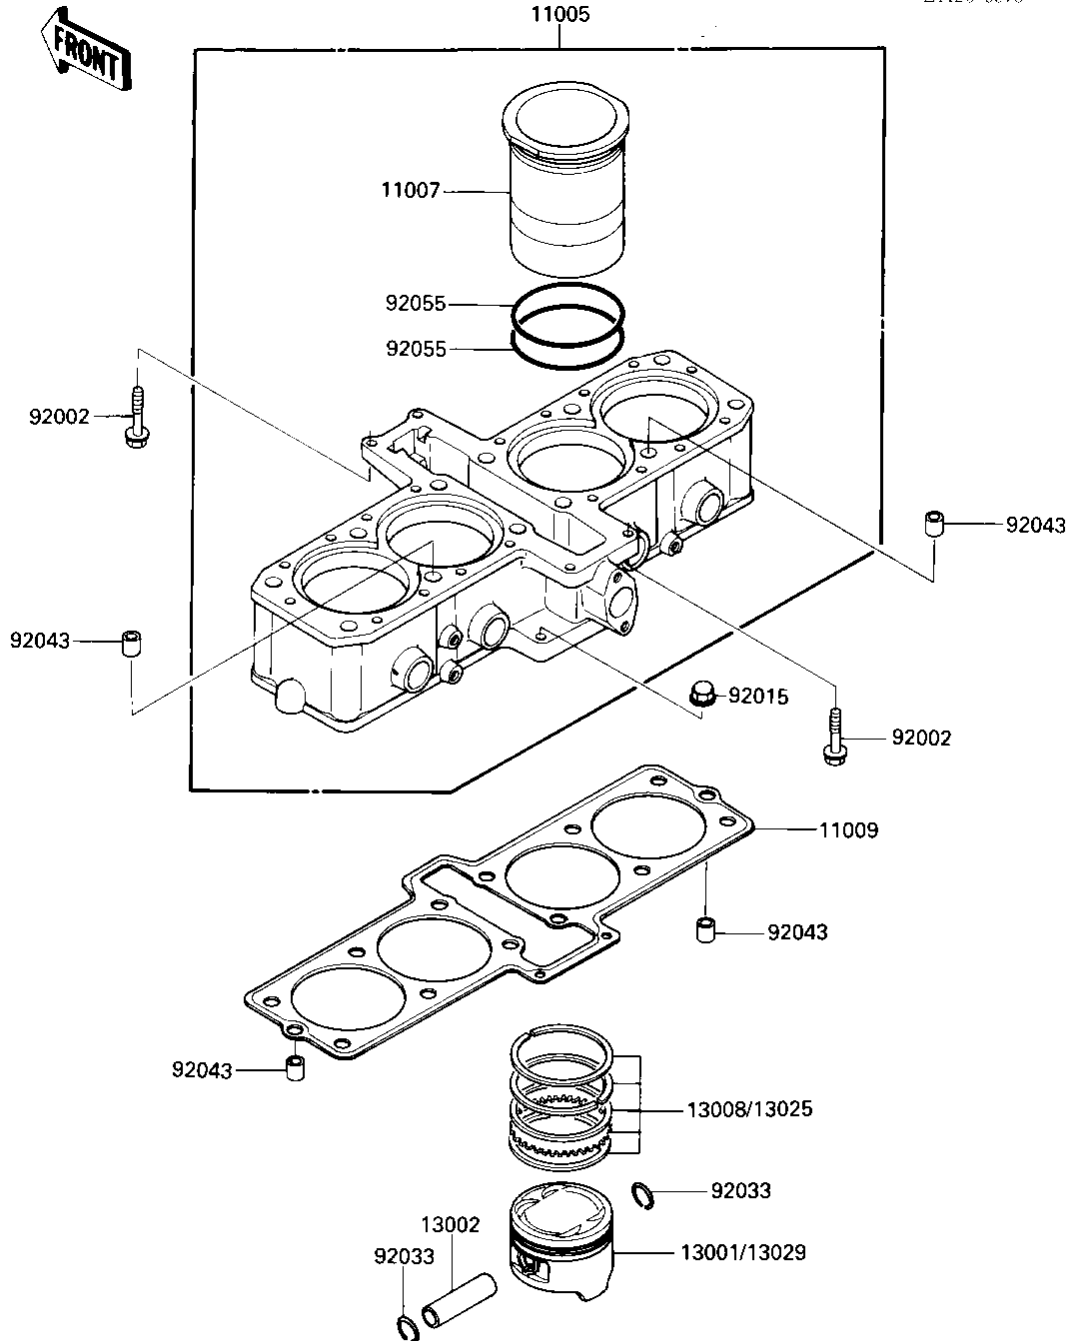

1987 Ninja® 600RX PARTS DIAGRAM

CYLINDER/PISTONS

E1120-0076

Re
No

1987 Ninja® 600RX PARTS LIST

CYLINDER/PISTONS

ITEM NAME	PART NUMBER	QUANTITY
CYLINDER-ENGINE (Ref # 11005)	11005-1493	1
LINER-CYLINDER (Ref # 11007)	11007-1086	4
GASKET,CYLINDER BASE (Ref # 11009)	11009-1578	1
PISTON-ENGINE,STD (Ref # 13001)	13001-1233	4
PIN-PISTON (Ref # 13002)	13002-1057	4
RING-SET-PISTON,STD (Ref # 13008)	13008-1074	4
RING-SET-PISTON L,O/S (Ref # 13025)	13025-1072	4
PISTON-ENGINE L,O/S 0 (Ref # 13029)	13029-1149	4
BOLT,6X28 (Ref # 92002)	92002-1104	4
NUT,CAP 6MM,BLACK (Ref # 92015)	92015-1170	2
RING-SNAP,PISTON PIN (Ref # 92033)	92033-1151	8
PIN,DOWEL,8.2X10X14 (Ref # 92043)	92043-1264	4
RING-O,66.5MM (Ref # 92055)	92055-1287	8